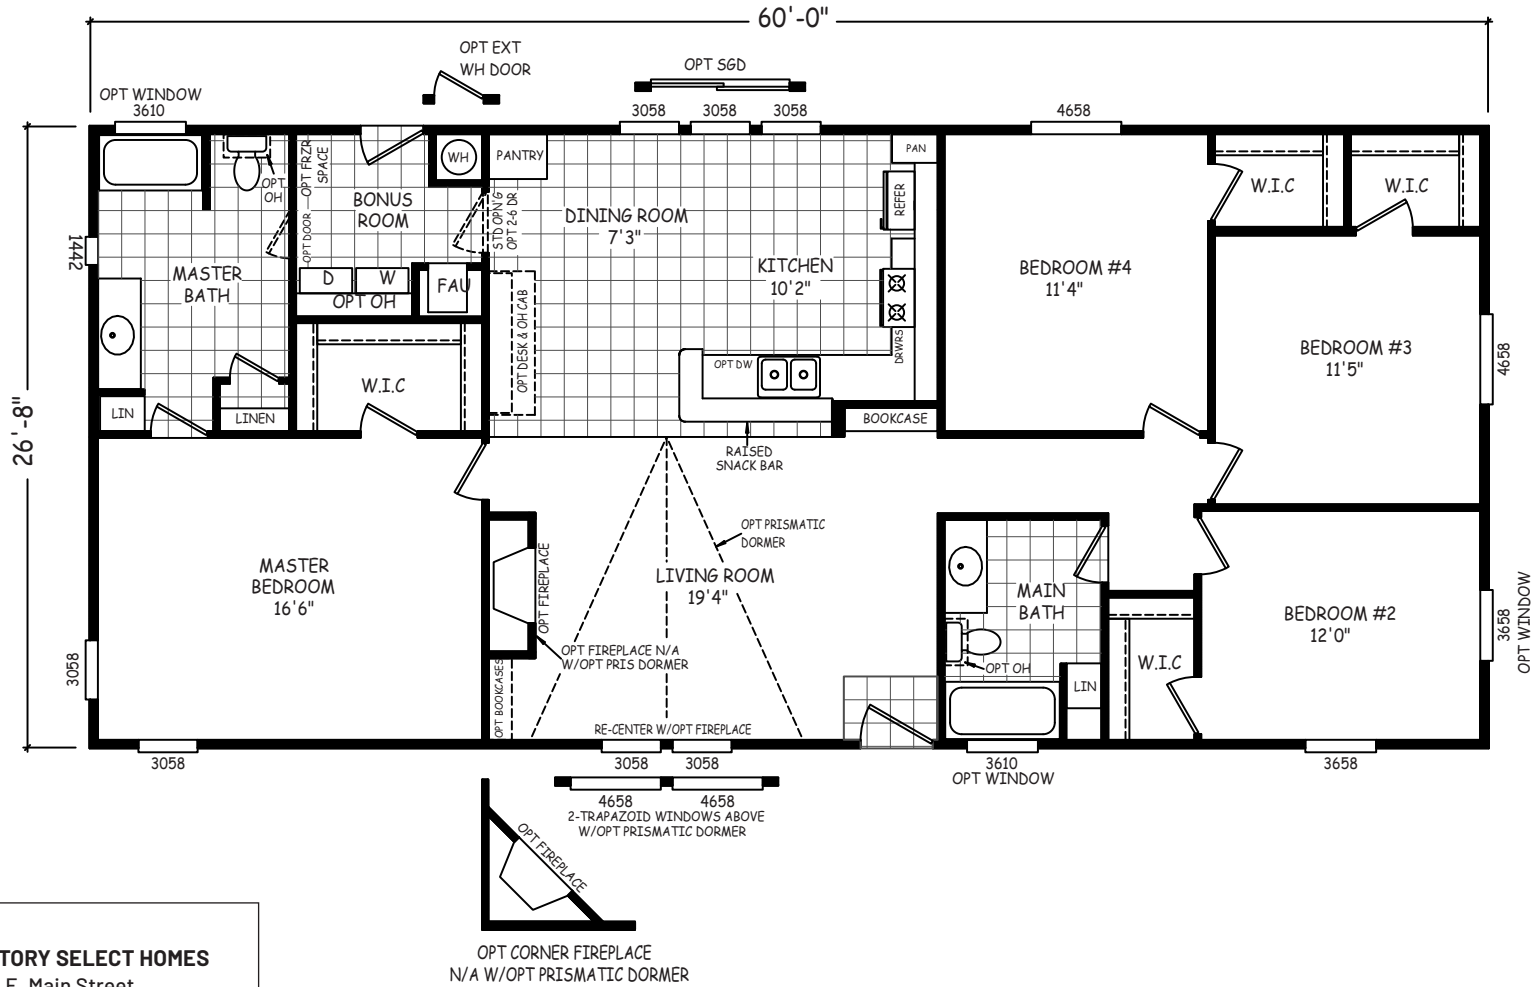

Roy

Laurel Manor Series

1,600 SQ. FT. (Approximate) 4 Bedroom, 2 Bath

Last Updated: 4-29-22

FACTORY SELECT HOMES
8610 E. Main Street
Mesa, AZ 85207

FactorySelectMobileHomes.com | 1-800-670-1464

IMPORTANT: Alta Cima Corp reserves the right to modify, cancel or substitute products or features of this event at any time without prior notice or obligation. Pictures and other promotional materials are representative and may depict or contain floor plans, square footages, elevations, options, upgrades, extra design features, decorations, floor coverings, specialty light fixtures, custom paint and wall coverings, window treatments, landscaping, sound and alarm systems, furnishings, appliances, and other designer/decorator features and amenities that are not included as part of the home and/or may not be available at all locations. Home, pricing and community information is subject to change, and homes to prior sale, at any time without notice or obligation. ©2020 Alta Cima Corp. All rights reserved.