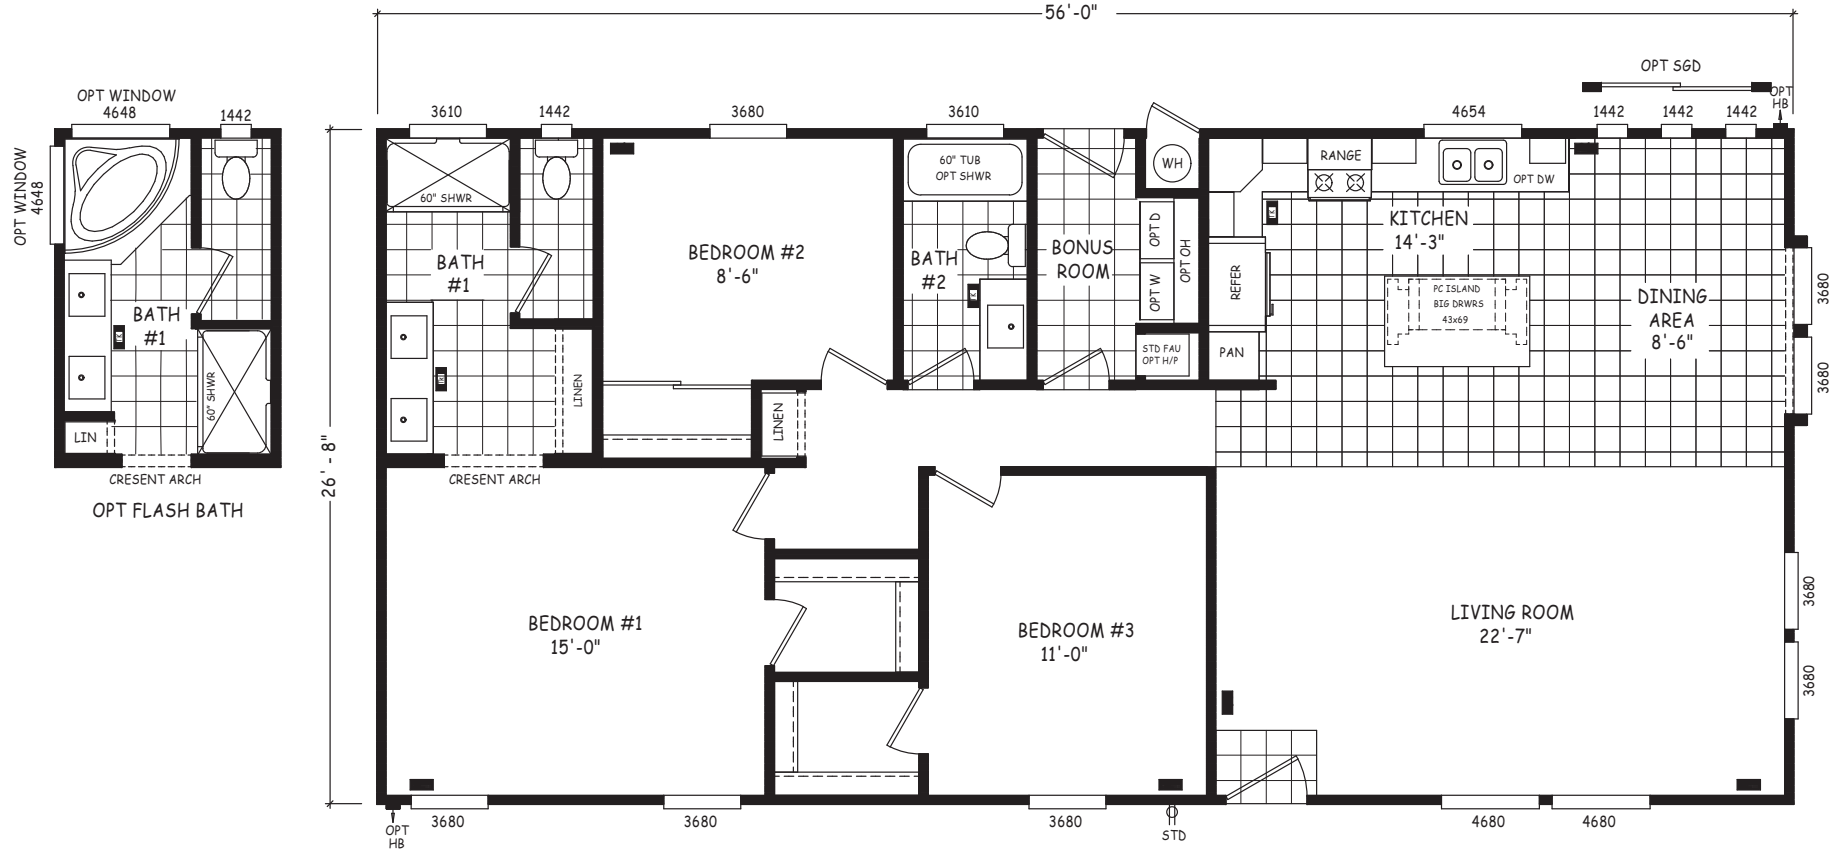

# Ryley

Pinnacle Series

1,494 SQ. FT. (Approximate) 3 Bedroom, 2 Bath

Last Updated: 8-22-22

**FACTORY SELECT HOMES**  
8610 E. Main Street  
Mesa, AZ 85207

**FactorySelectMobileHomes.com | 1-800-670-1464**