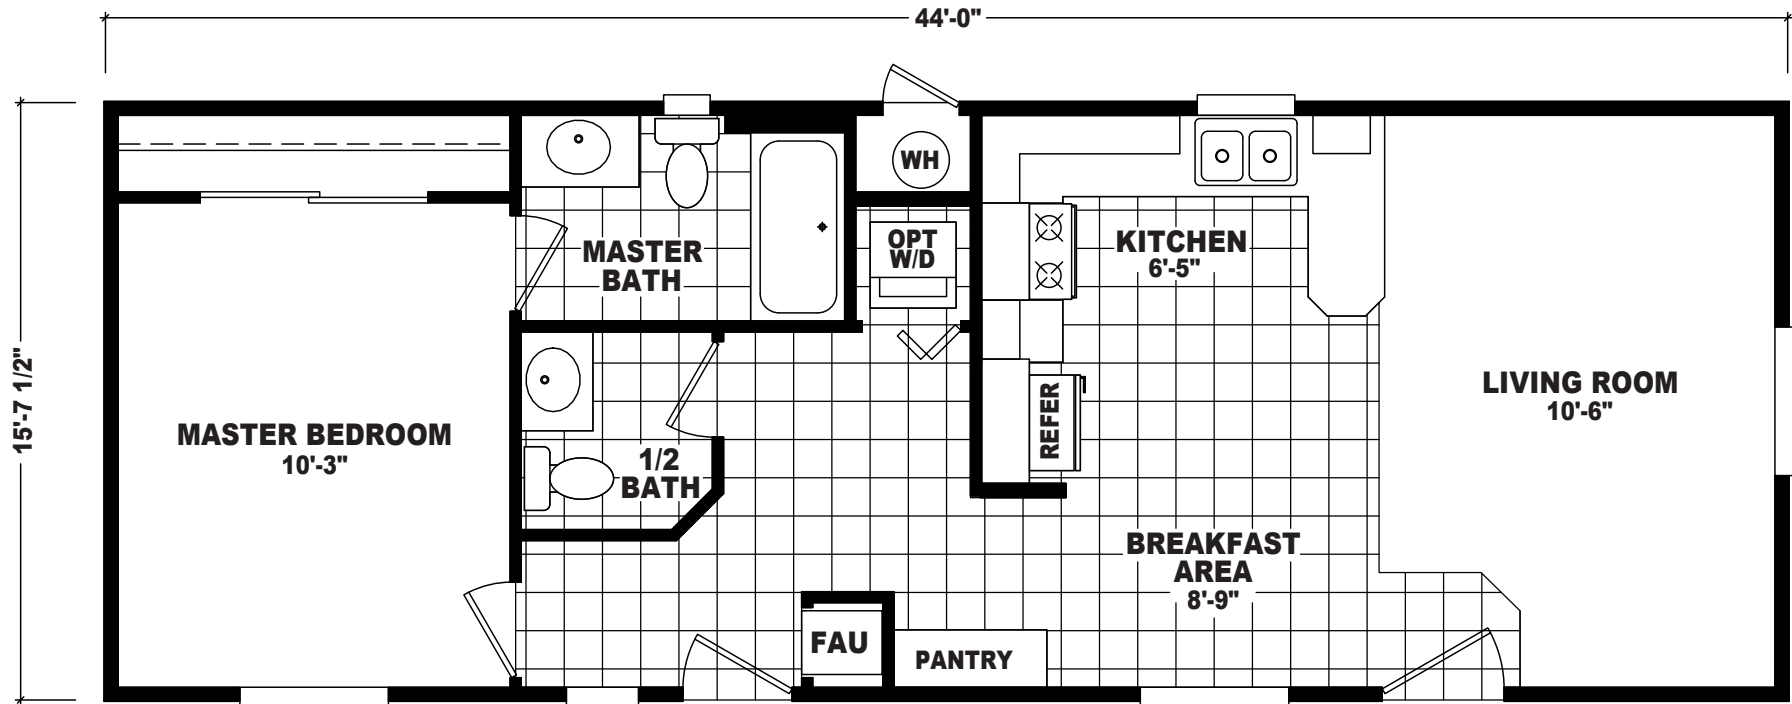

Sable

EP Single Section Series

687 SQ. FT. (Approximate) 1 Bedroom, 1.5 Bath

Last Updated: 9-19-22

FACTORY SELECT HOMES

8610 E. Main Street
Mesa, AZ 85207

FactorySelectMobileHomes.com | 1-800-670-1464

IMPORTANT: Alta Cima Corp reserves the right to modify, cancel or substitute products or features of this event at any time without prior notice or obligation. Pictures and other promotional materials are representative and may depict or contain floor plans, square footages, elevations, options, upgrades, extra design features, decorations, floor coverings, specialty light fixtures, custom paint and wall coverings, window treatments, landscaping, sound and alarm systems, furnishings, appliances, and other designer/decorator features and amenities that are not included as part of the home and/or may not be available at all locations. Home, pricing and community information is subject to change, and homes to prior sale, at any time without notice or obligation. ©2020 Alta Cima Corp. All rights reserved.