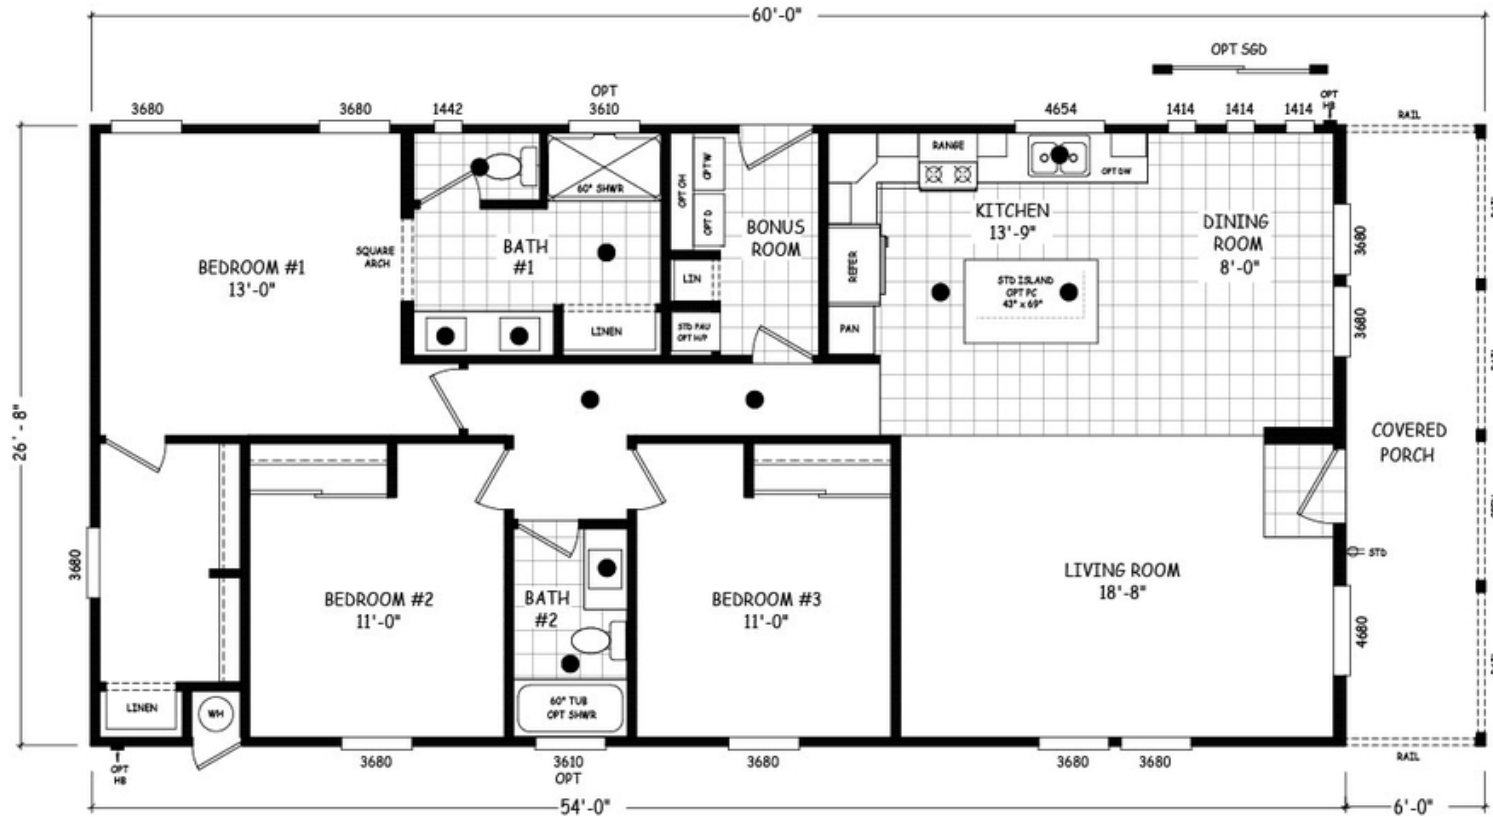

Sawmill

Edge Series

1,600 SQ. FT. (Approximate) 3 Bedroom, 2 Bath

Last Updated: 7-24-24

FACTORY SELECT HOMES
8610 E. Main Street
Mesa, AZ 85207

FactorySelectMobileHomes.com | 1-800-670-1464

IMPORTANT: Alta Cima Corp reserves the right to modify, cancel or substitute products or features of this event at any time without prior notice or obligation. Pictures and other promotional materials are representative and may depict or contain floor plans, square footages, elevations, options, upgrades, extra design features, decorations, floor coverings, specialty light fixtures, custom paint and wall coverings, window treatments, landscaping, sound and alarm systems, furnishings, appliances, and other designer/decorator features and amenities that are not included as part of the home and/or may not be available at all locations. Home, pricing and community information is subject to change, and homes to prior sale, at any time without notice or obligation. ©2020 Alta Cima Corp. All rights reserved.