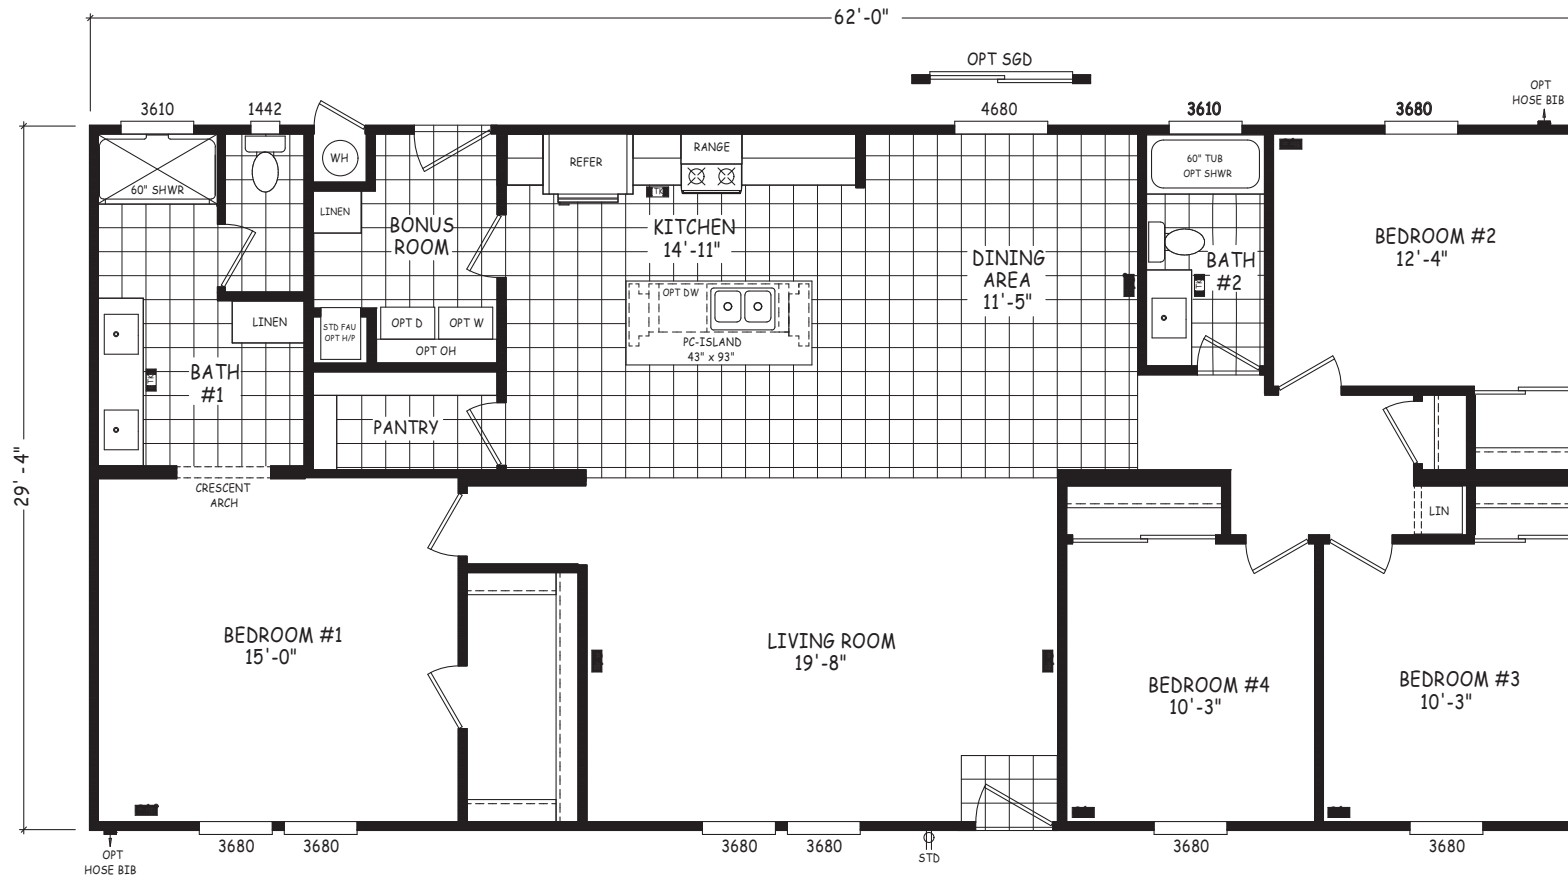

Schuler

Pinnacle Series

1,818 SQ. FT. (Approximate) 4 Bedroom, 2 Bath

Last Updated: 8-22-22

FACTORY SELECT HOMES
8610 E. Main Street
Mesa, AZ 85207

FactorySelectMobileHomes.com | 1-800-670-1464

IMPORTANT: Alta Cima Corp reserves the right to modify, cancel or substitute products or features of this event at any time without prior notice or obligation. Pictures and other promotional materials are representative and may depict or contain floor plans, square footages, elevations, options, upgrades, extra design features, decorations, floor coverings, specialty light fixtures, custom paint and wall coverings, window treatments, landscaping, sound and alarm systems, furnishings, appliances, and other designer/decorator features and amenities that are not included as part of the home and/or may not be available at all locations. Home, pricing and community information is subject to change, and homes to prior sale, at any time without notice or obligation. ©2020 Alta Cima Corp. All rights reserved.