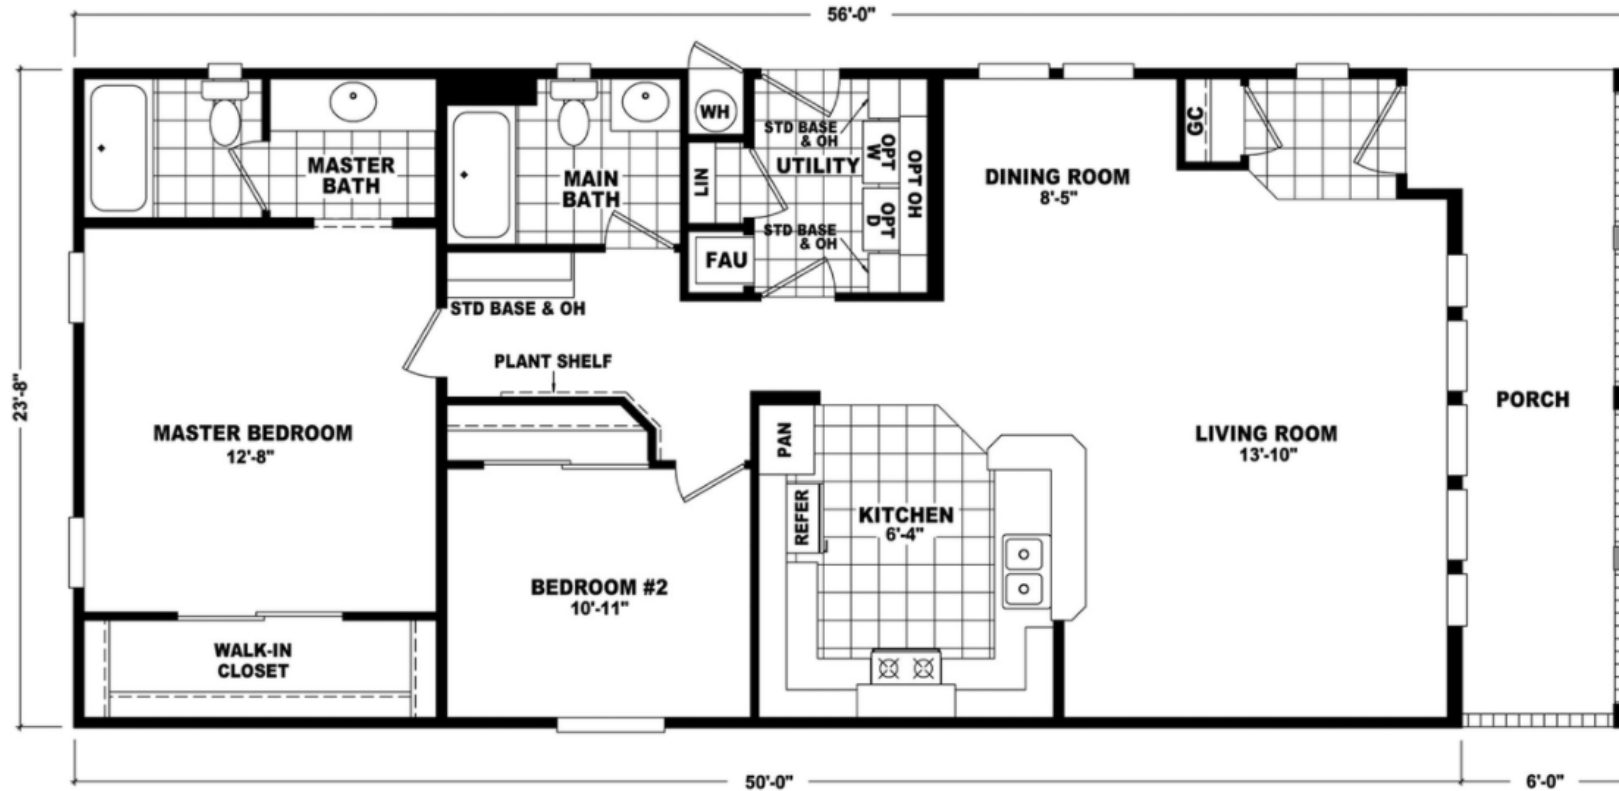

Scofield

Value Porch Home Series

1,325 SQ. FT. (Approximate) 2 Bedrooms, 2 Baths

Last Updated: 7-21-21

FACTORY SELECT HOMES
8610 E. Main Street
Mesa, AZ 85207

FactorySelectMobileHomes.com | 1-800-670-1464

IMPORTANT: Alta Cima Corp reserves the right to modify, cancel or substitute products or features of this event at any time without prior notice or obligation. Pictures and other promotional materials are representative and may depict or contain floor plans, square footages, elevations, options, upgrades, extra design features, decorations, floor coverings, specialty light fixtures, custom paint and wall coverings, window treatments, landscaping, sound and alarm systems, furnishings, appliances, and other designer/decorator features and amenities that are not included as part of the home and/or may not be available at all locations. Home, pricing and community information is subject to change, and homes to prior sale, at any time without notice or obligation. ©2020 Alta Cima Corp. All rights reserved.