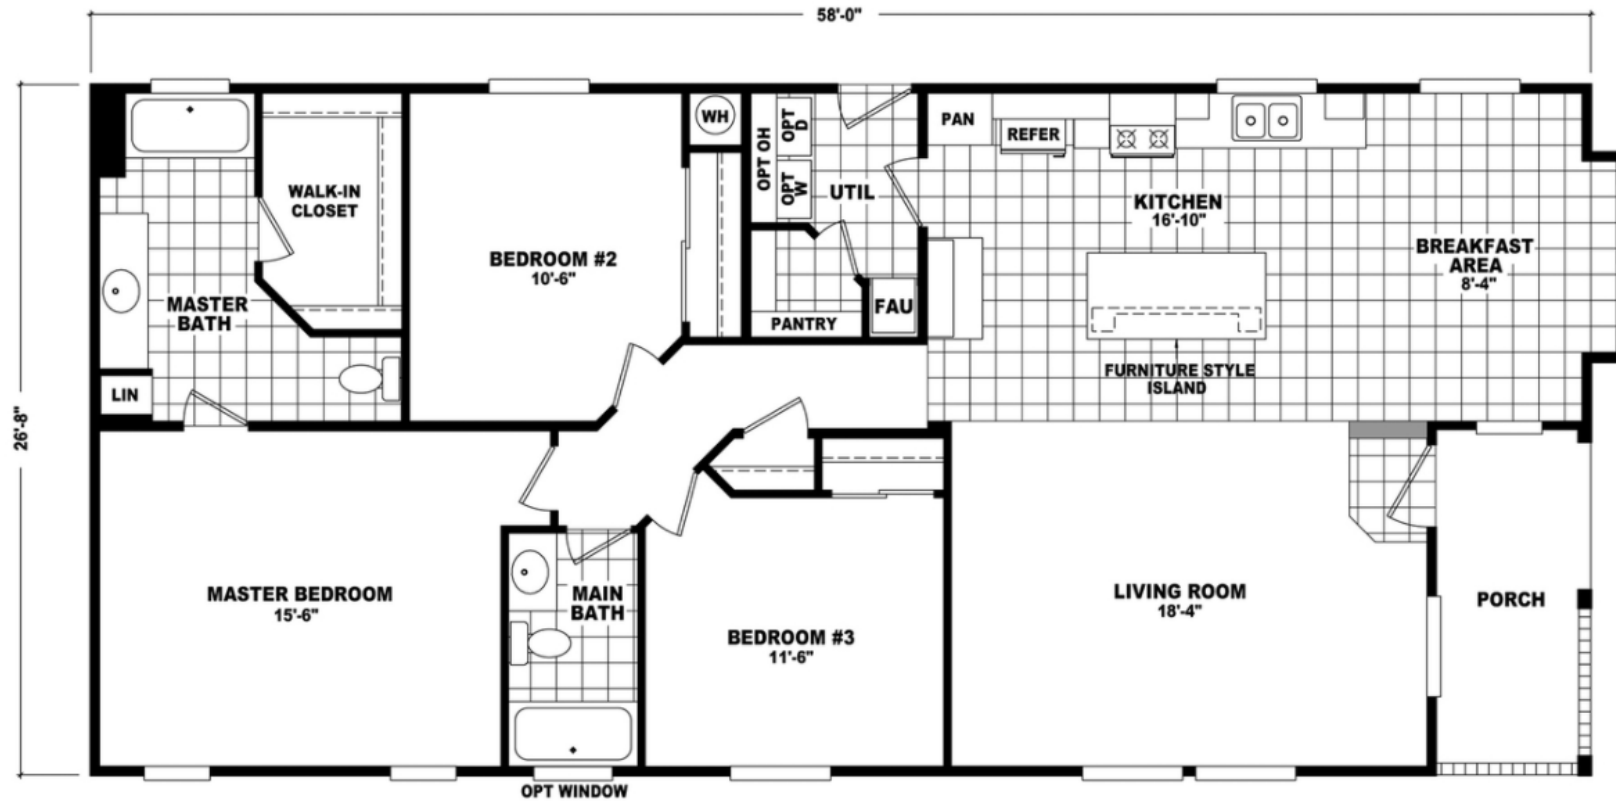

Sedillo

Value Porch Home Series

1,557 SQ. FT. (Approximate) 3 Bedrooms, 2 Baths

Last Updated: 7-21-21

FACTORY SELECT HOMES
8610 E. Main Street
Mesa, AZ 85207

FactorySelectMobileHomes.com | 1-800-670-1464

IMPORTANT: Alta Cima Corp reserves the right to modify, cancel or substitute products or features of this event at any time without prior notice or obligation. Pictures and other promotional materials are representative and may depict or contain floor plans, square footages, elevations, options, upgrades, extra design features, decorations, floor coverings, specialty light fixtures, custom paint and wall coverings, window treatments, landscaping, sound and alarm systems, furnishings, appliances, and other designer/decorator features and amenities that are not included as part of the home and/or may not be available at all locations. Home, pricing and community information is subject to change, and homes to prior sale, at any time without notice or obligation. ©2020 Alta Cima Corp. All rights reserved.