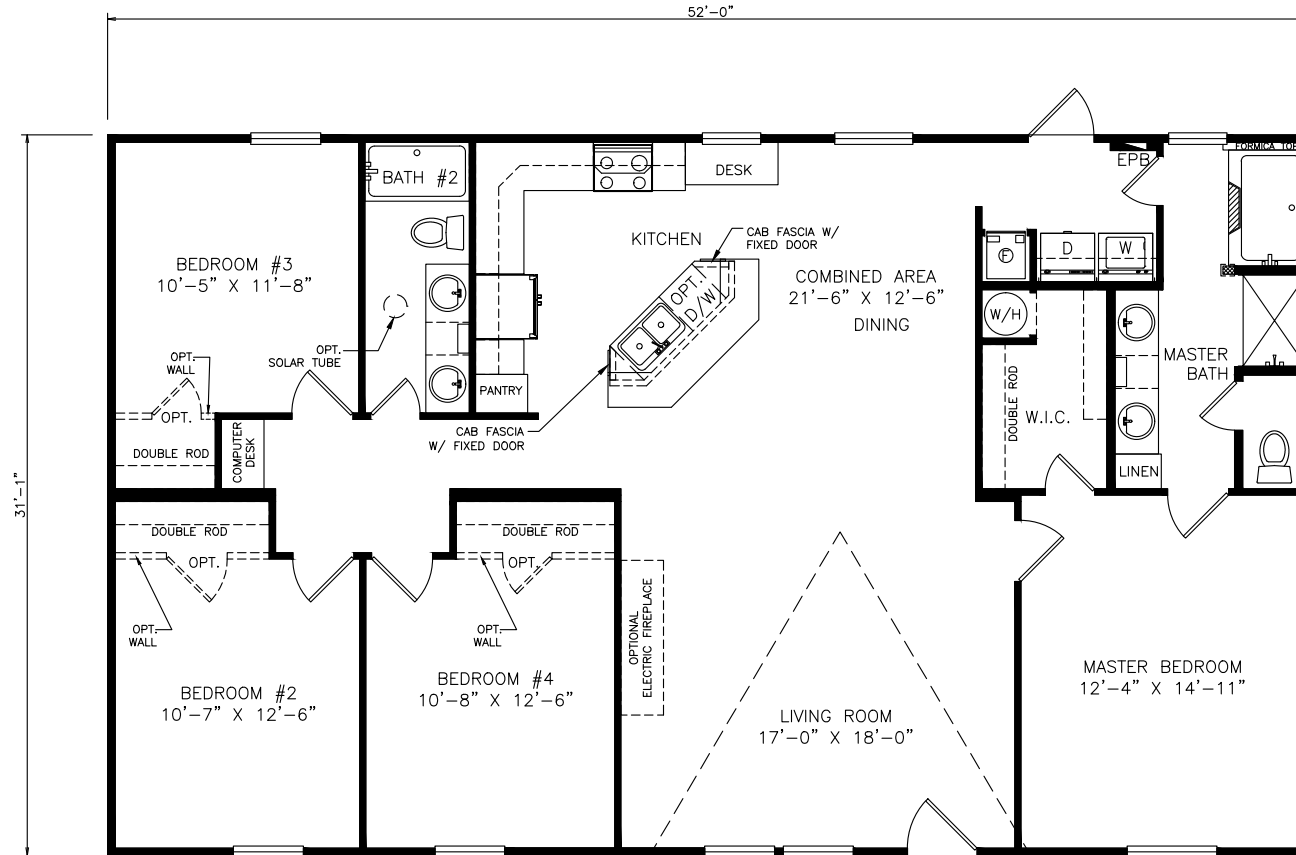

Shonto

Heritage Series - Multi Section Series

1,622 SQ. FT. (Approximate) 4 Bedrooms, 2 Baths

Last Updated: 12-2-21

FACTORY SELECT HOMES

8610 E. Main Street
Mesa, AZ 85207

FactorySelectMobileHomes.com | 1-800-670-1464