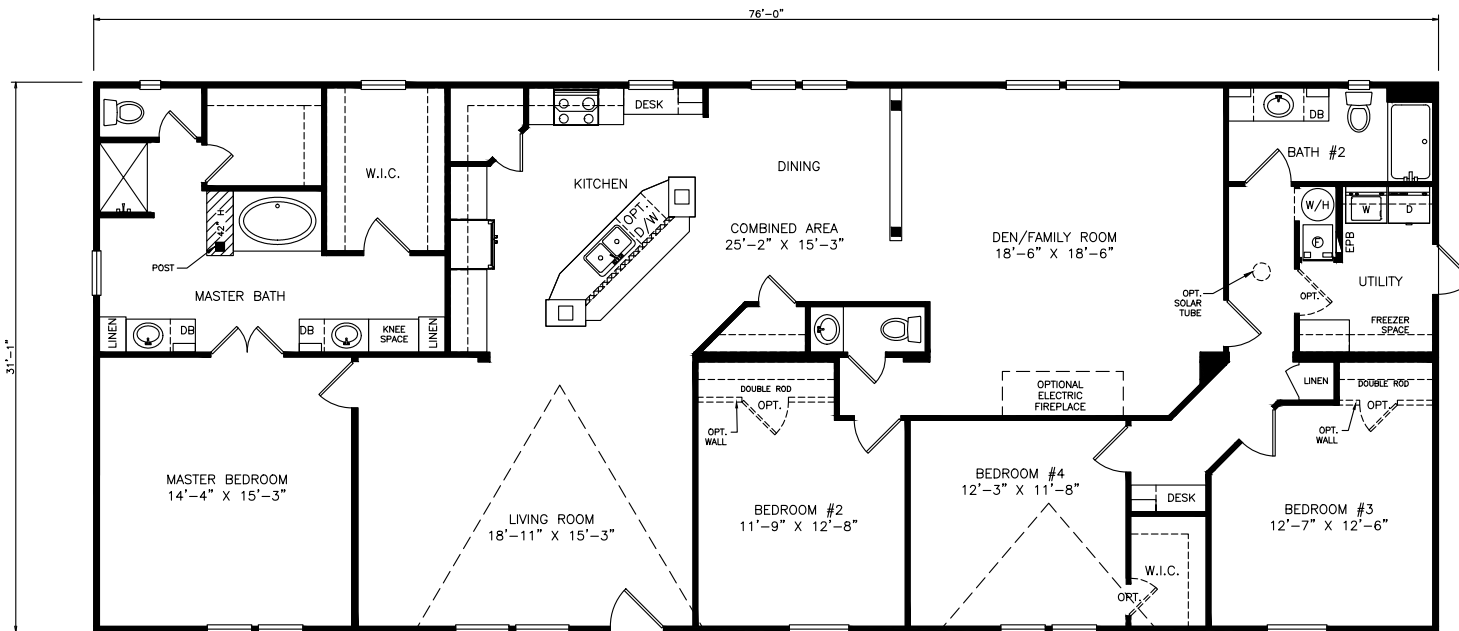

Skelly

Heritage Series - Multi Section Series

2,369 SQ. FT. (Approximate) 4 Bedrooms, 2.5 Baths

Last Updated: 12-2-21

FACTORY SELECT HOMES
8610 E. Main Street
Mesa, AZ 85207

FactorySelectMobileHomes.com | 1-800-670-1464