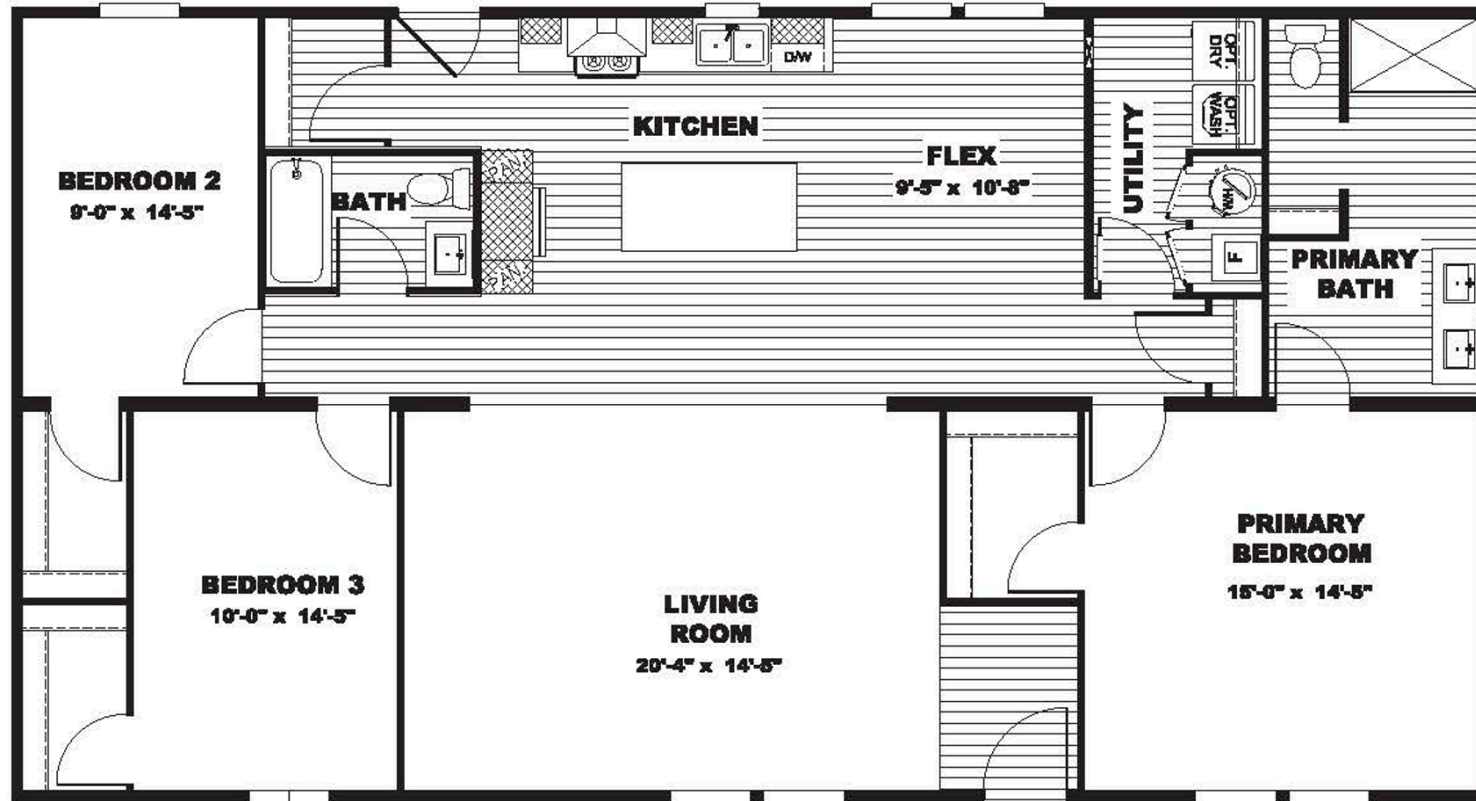

# Somervell

Tempo Series - Multi Section

1,680 SQ. FT. (Approximate) 3 Bedroom, 2 Bath

Last Updated: 5-16-24

**FACTORY SELECT HOMES**  
8610 E. Main Street  
Mesa, AZ 85207

**FactorySelectMobileHomes.com | 1-800-670-1464**