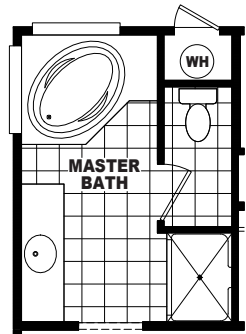

Springview

Factory Advantage Series

FactorySelectHomes

4 Bedroom, 2 Bath
Approx. 1,600 Sq. Ft.

Last Updated: 2-2-17

OPT LUX BATH

OPT DEN IN PLACE OF 4th BEDROOM

Factory Select Homes
8610 E. Main Street
Mesa, Arizona 85207