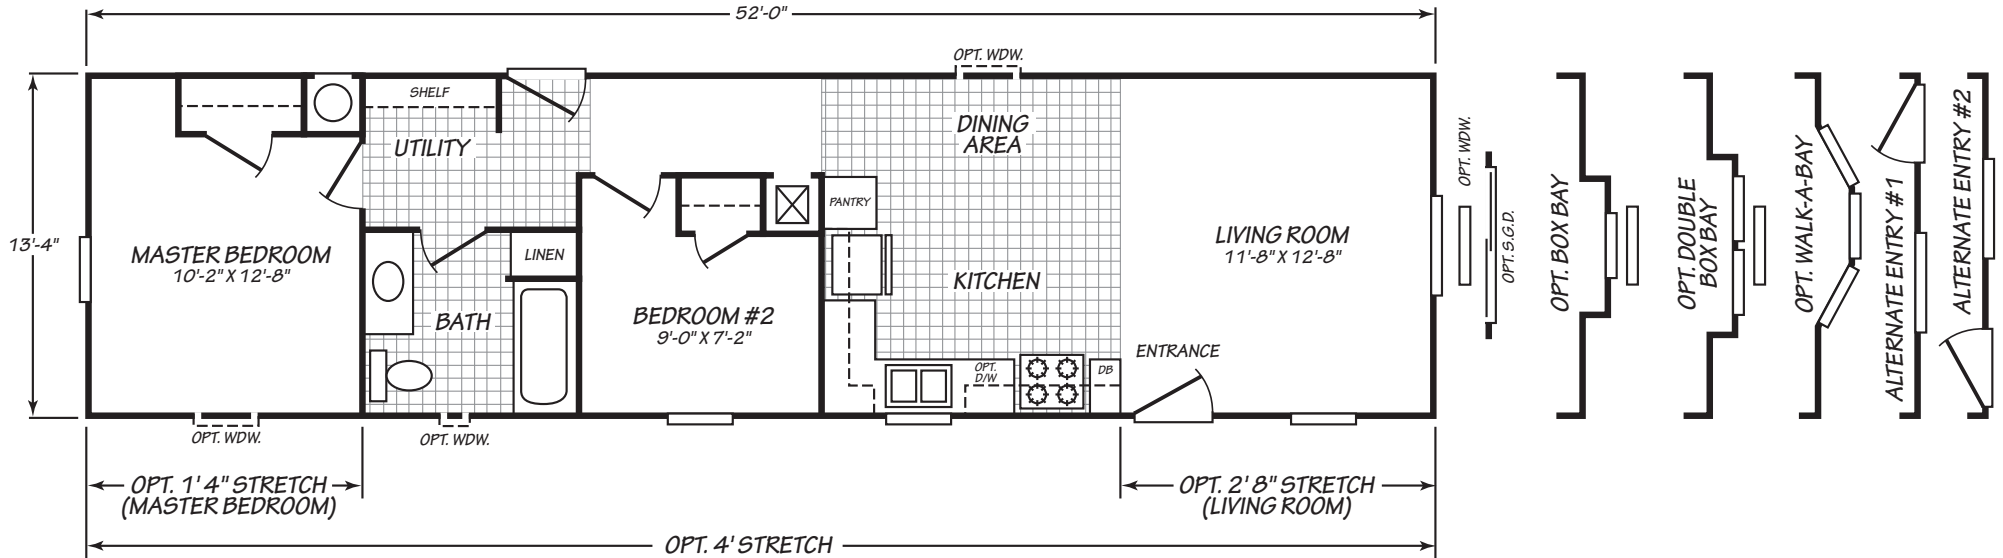

Stanwix

Canyon Lake Series

FactorySelectHomes

2 Bedrooms, 1 Bath
Approx. 693 Sq. Ft.

Last Updated: 8-22-19

I authorize Factory Select Homes to build my house, per this plan.

X _____
Customer Signature/Date

1-800-670-1464 www.FactorySelectMobileHomes.com 1-800-670-1464 www.FactorySelectMobileHomes.com