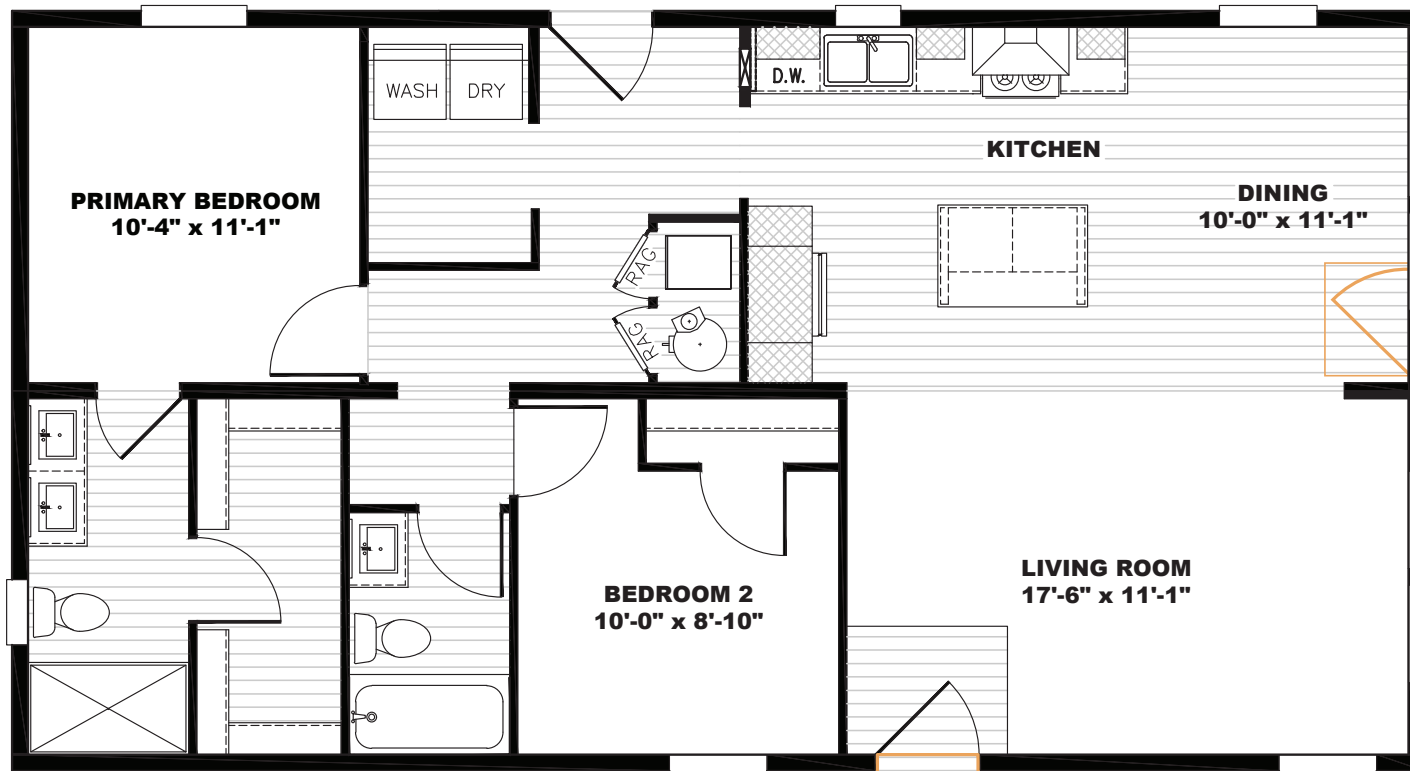

Stonington

Tempo Series - Multi Section

1,041 SQ. FT. (Approximate) 2 Bedroom, 2 Bath

Last Updated: 8-10-23

24' x 44'

 Alternate Door Location Available

FACTORY SELECT HOMES
8610 E. Main Street
Mesa, AZ 85207