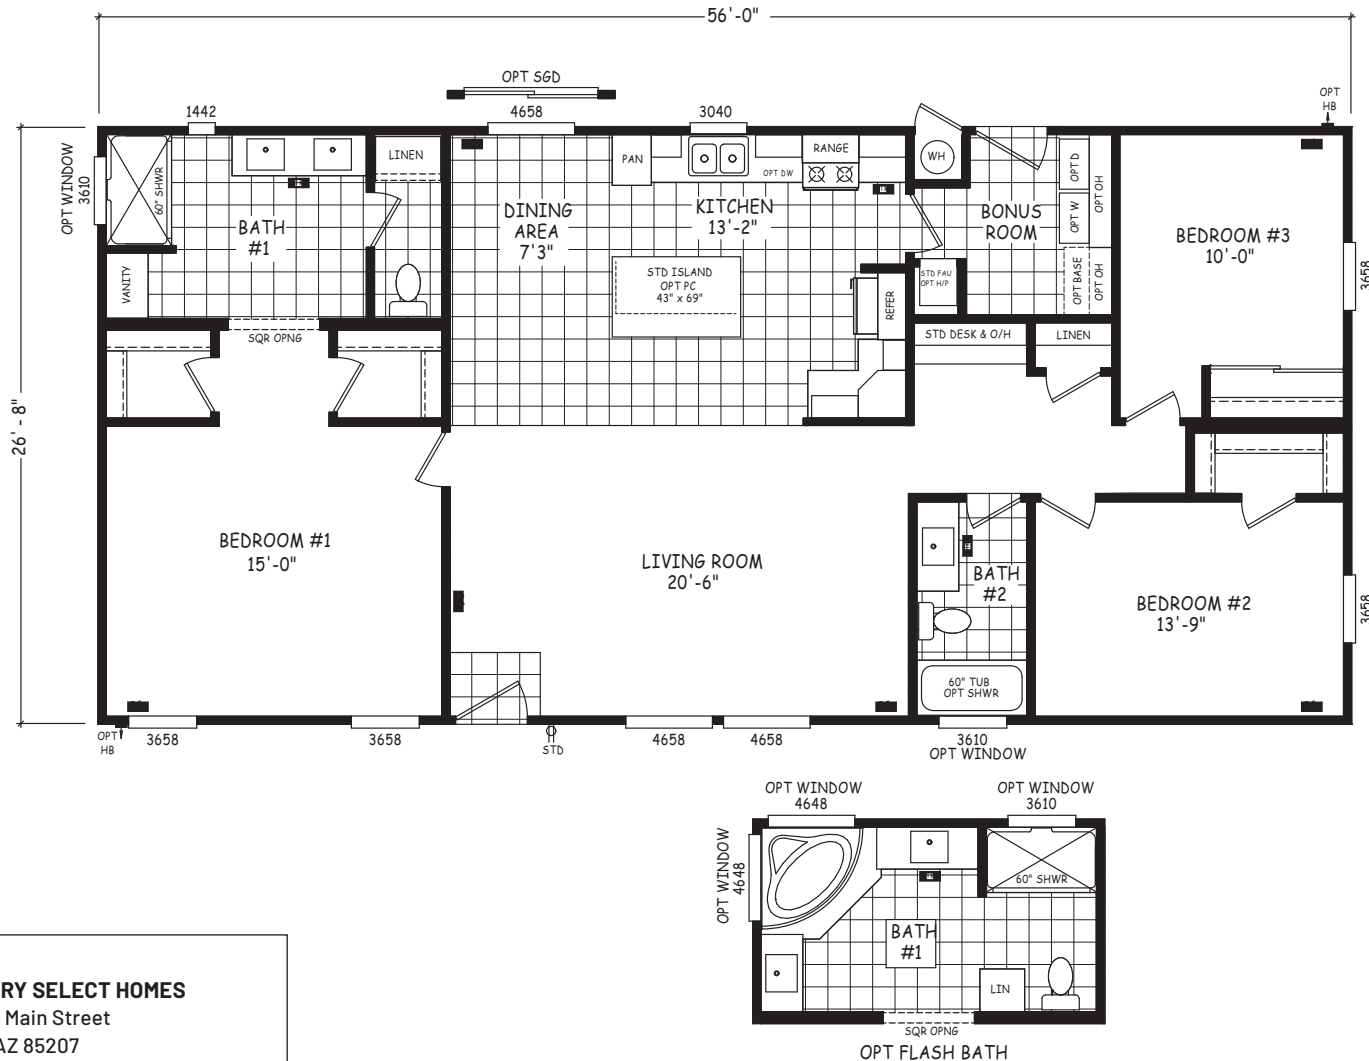

# Summerdale

Edge Series

1,494 SQ. FT. (Approximate) 3 Bedroom, 2 Bath

Last Updated: 8-22-22

**FACTORY SELECT HOMES**  
8610 E. Main Street  
Mesa, AZ 85207

**FactorySelectMobileHomes.com | 1-800-670-1464**