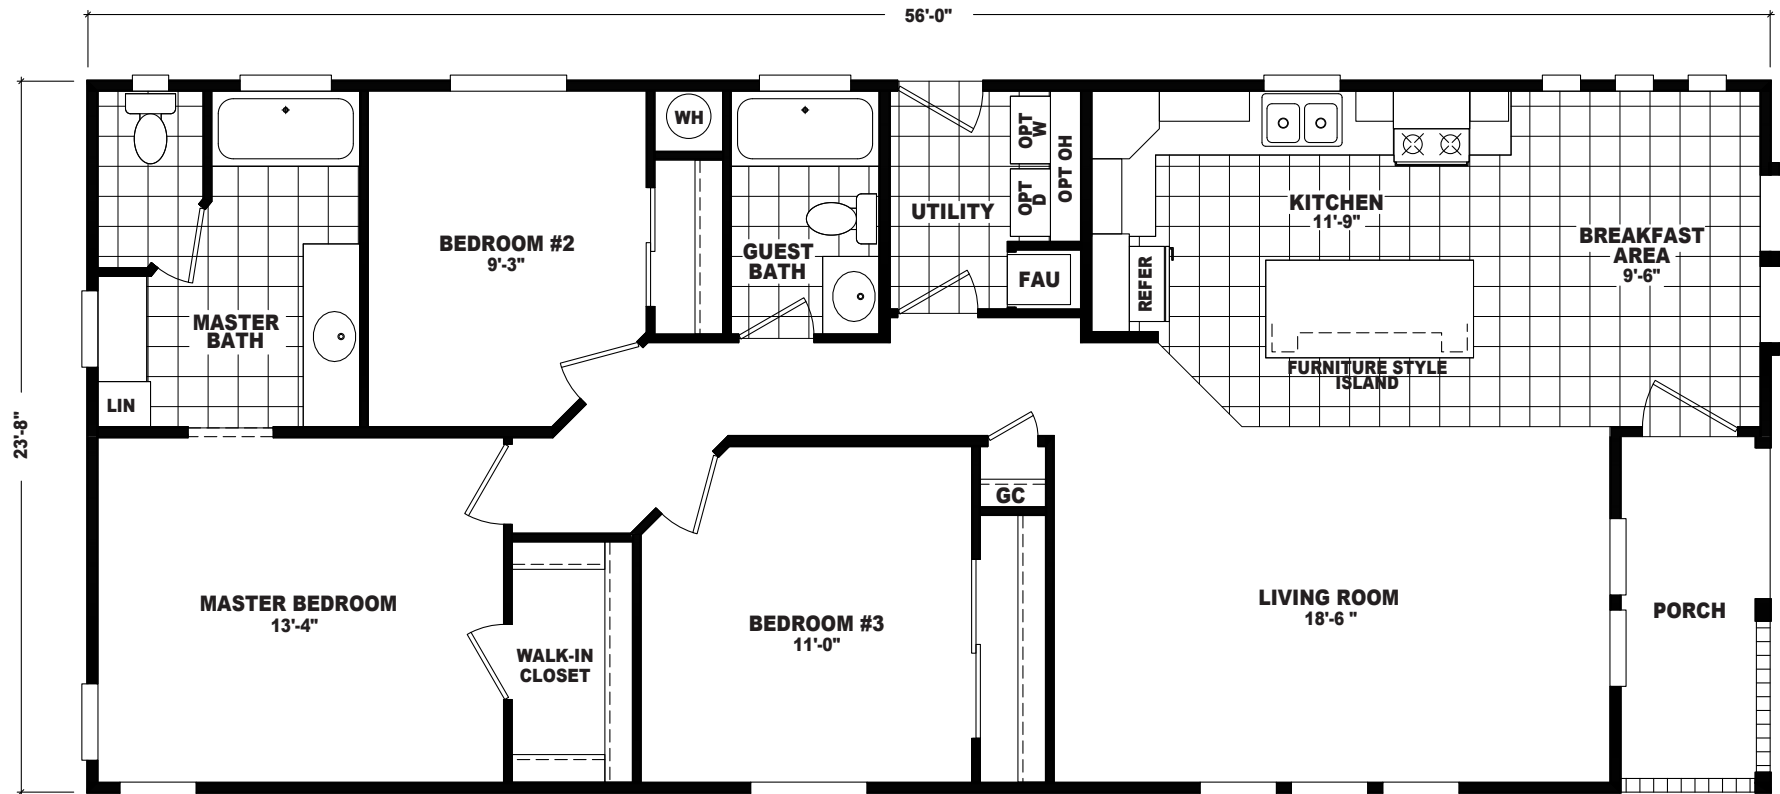

Sumner

Westin Porch Series

1,325 SQ. FT. (Approximate) 3 Bedrooms, 2 Baths

Last Updated: 7-21-21

FACTORY SELECT HOMES
8610 E. Main Street
Mesa, AZ 85207

FactorySelectMobileHomes.com | 1-800-670-1464

IMPORTANT: Alta Cima Corp reserves the right to modify, cancel or substitute products or features of this event at any time without prior notice or obligation. Pictures and other promotional materials are representative and may depict or contain floor plans, square footages, elevations, options, upgrades, extra design features, decorations, floor coverings, specialty light fixtures, custom paint and wall coverings, window treatments, landscaping, sound and alarm systems, furnishings, appliances, and other designer/decorator features and amenities that are not included as part of the home and/or may not be available at all locations. Home, pricing and community information is subject to change, and homes to prior sale, at any time without notice or obligation. ©2020 Alta Cima Corp. All rights reserved.