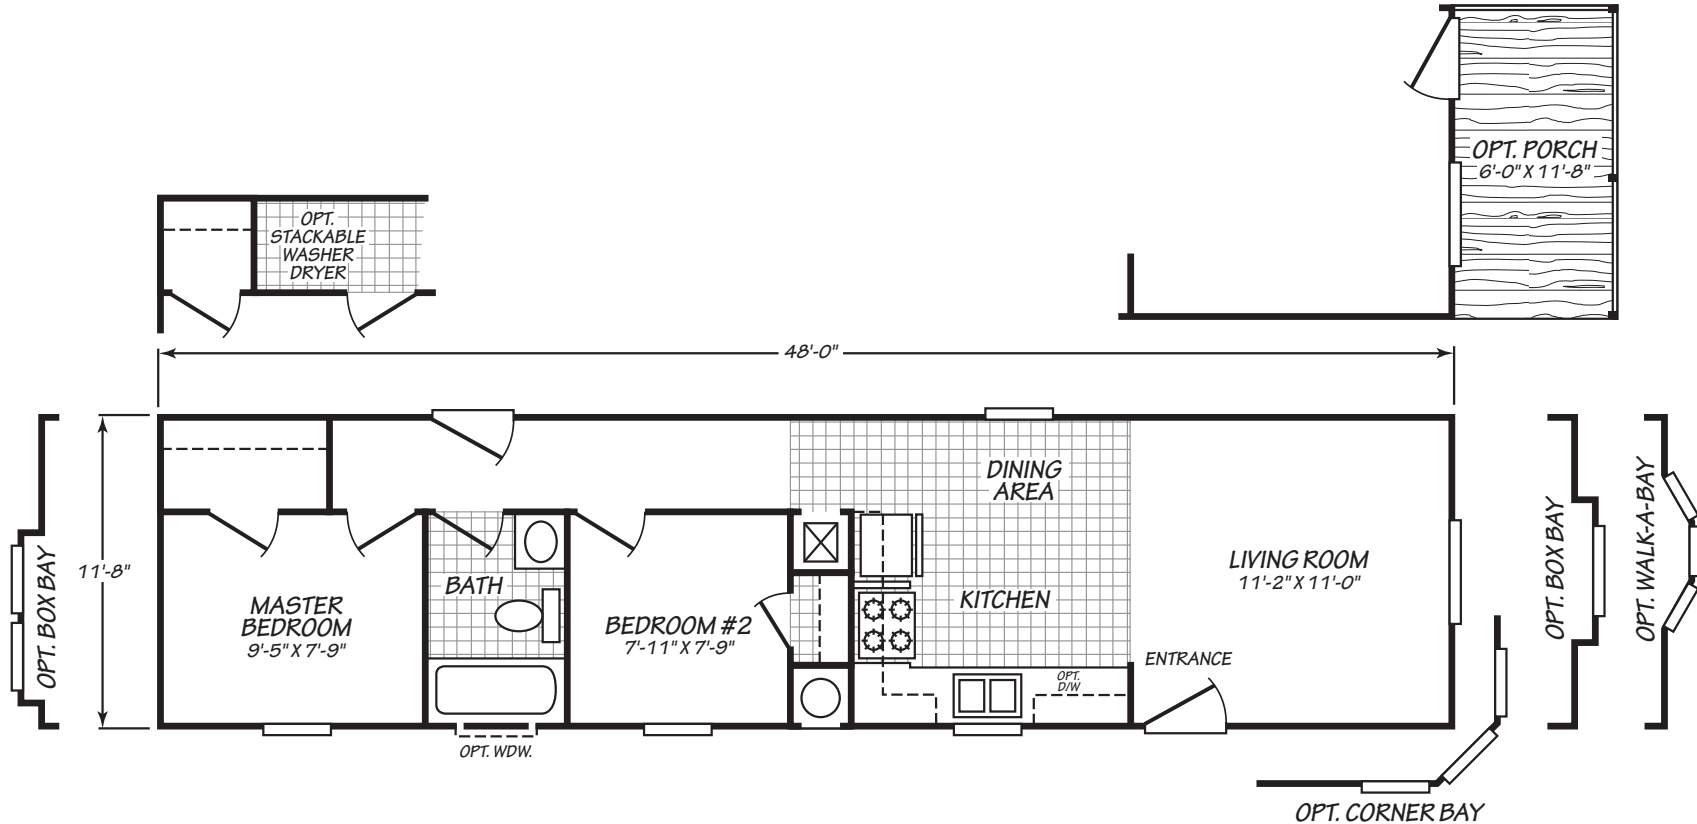

Swansea

Canyon Lake Series

FactorySelectHomes

2 Bedrooms, 1 Bath
Approx. 559 Sq. Ft.

Last Updated: 8-22-19

• Flagstaff

FactorySelectHomes
© Mesa

Factory Select Homes
8610 E. Main Street
Mesa, Arizona 85207