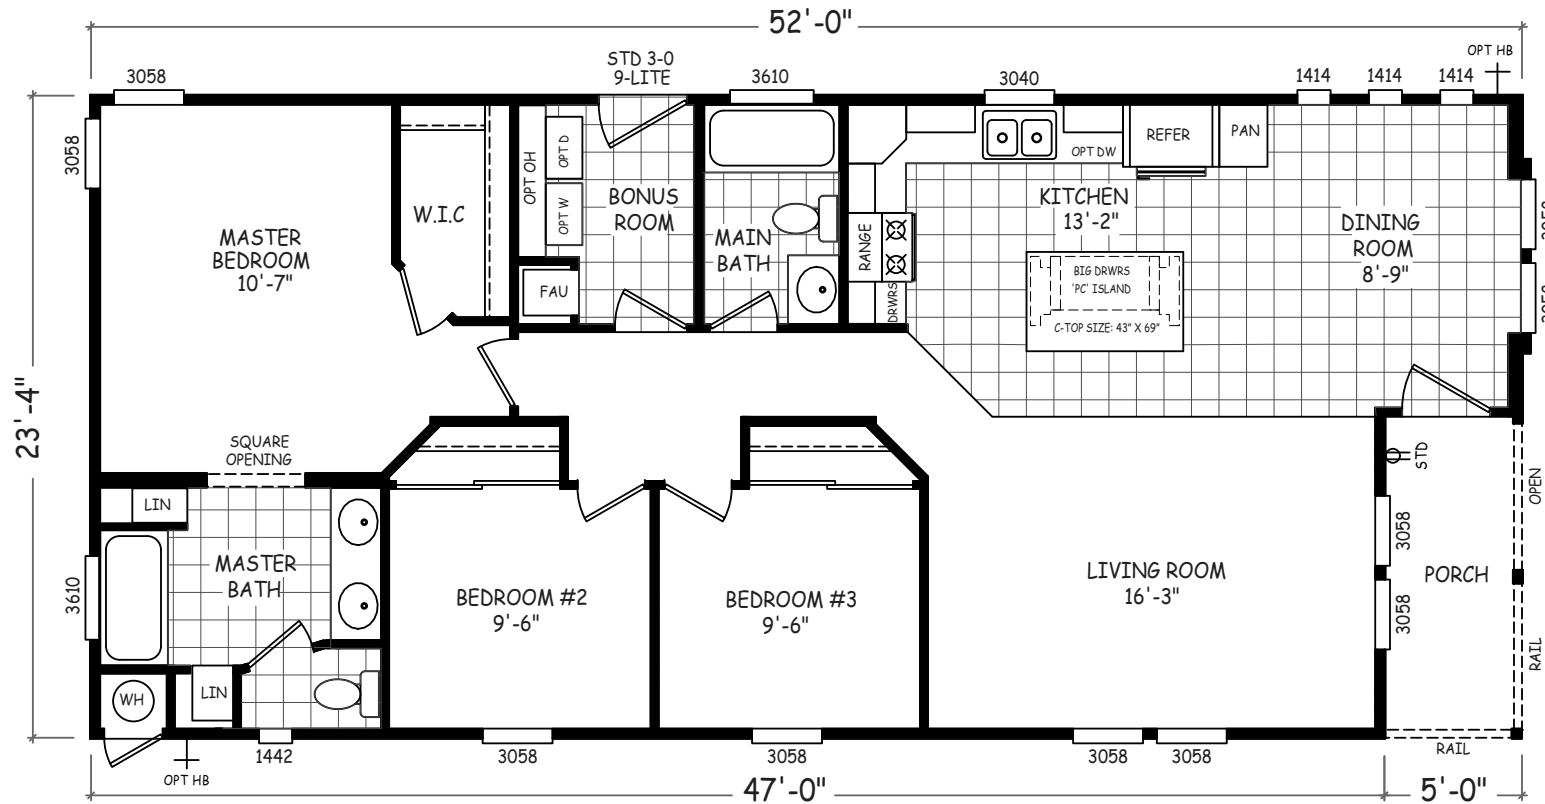

Sylvania

Sedona Ridge Classic Series

1,213 SQ. FT. (Approximate) 3 Bedroom, 2 Bath

Last Updated: 5-8-24

FACTORY SELECT HOMES

8610 E. Main Street
Mesa, AZ 85207

FactorySelectMobileHomes.com | 1-800-670-1464

IMPORTANT: Alta Cima Corp reserves the right to modify, cancel or substitute products or features of this event at any time without prior notice or obligation. Pictures and other promotional materials are representative and may depict or contain floor plans, square footages, elevations, options, upgrades, extra design features, decorations, floor coverings, specialty light fixtures, custom paint and wall coverings, window treatments, landscaping, sound and alarm systems, furnishings, appliances, and other designer/decorator features and amenities that are not included as part of the home and/or may not be available at all locations. Home, pricing and community information is subject to change, and homes to prior sale, at any time without notice or obligation. ©2020 Alta Cima Corp. All rights reserved.