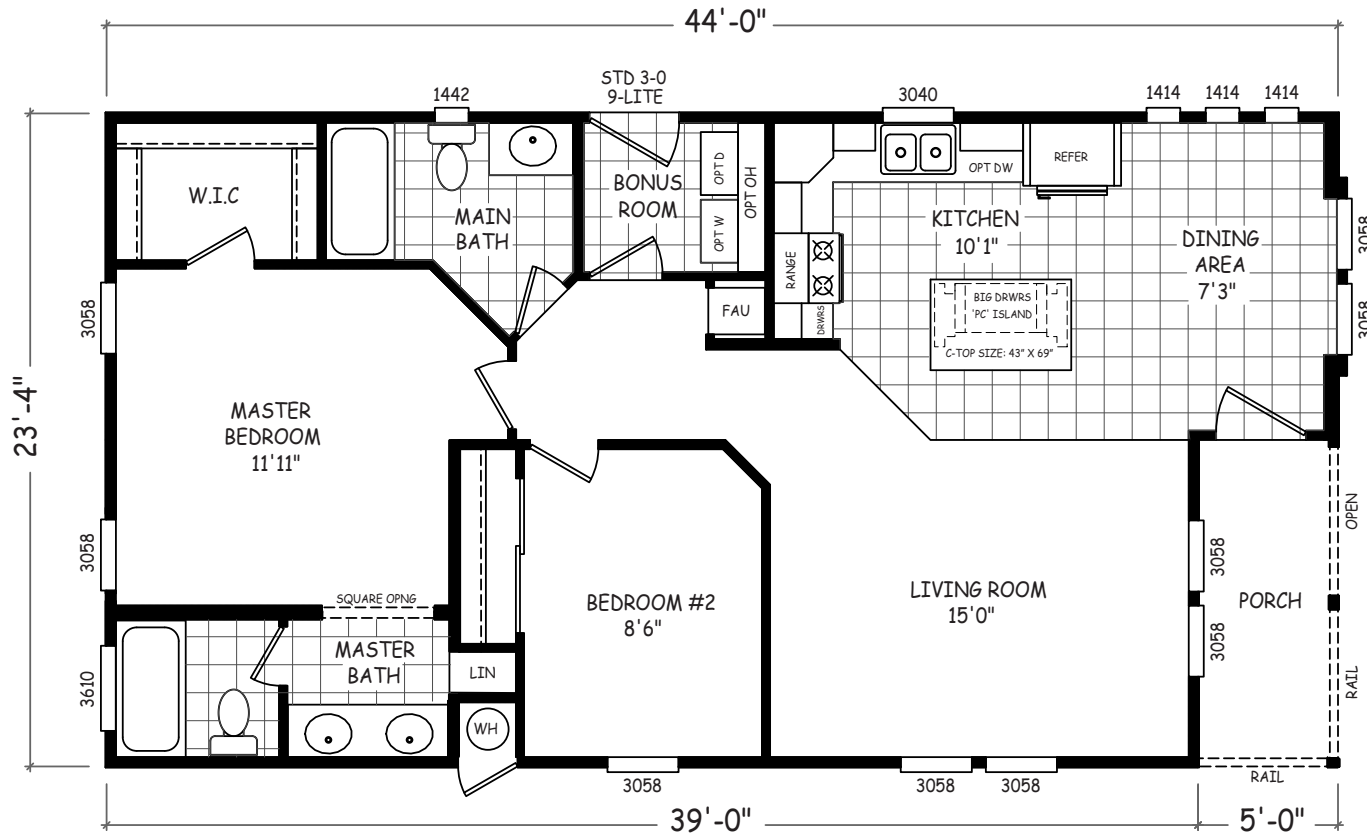

Taos

Westview Series

2 Bedroom, 2 Bath
Approx. 1,027 Sq. Ft.

Last Updated: 8-12-20

• Flagstaff

○ Mesa

Factory Select Homes
 8610 E. Main Street
 Mesa, Arizona 85207

I authorize Factory Select Homes to build my house, per this plan.