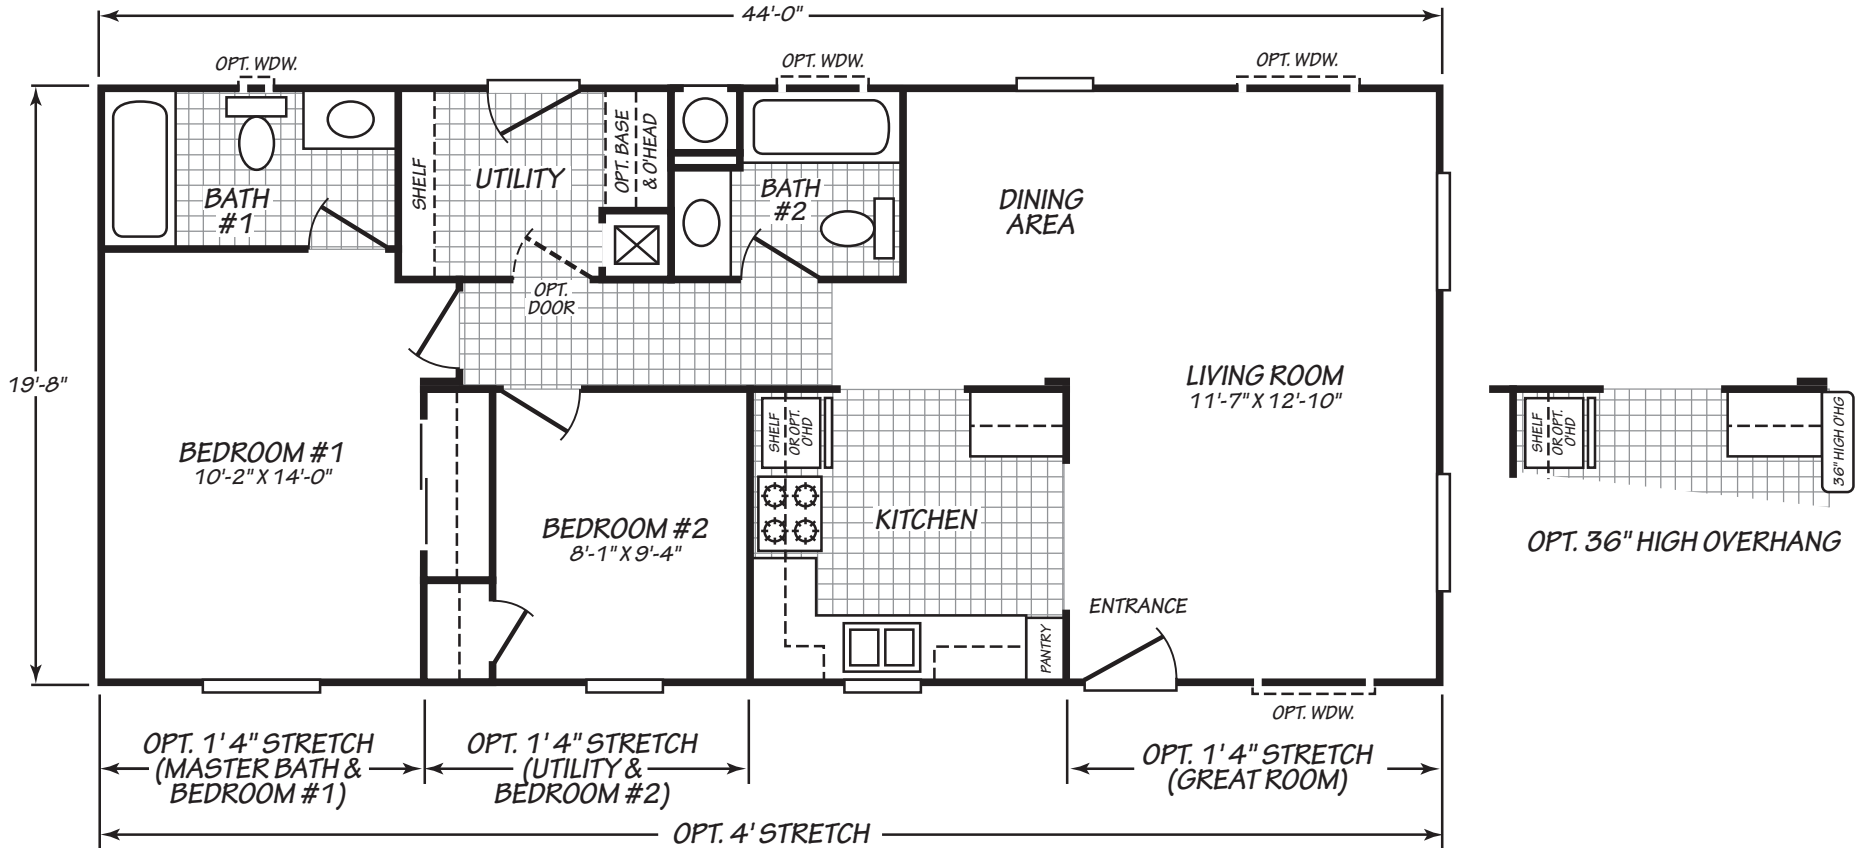

Tarton

Canyon Lake Series

865 SQ. FT. (Approximate) 2 Bedroom, 2 Bath

Last Updated: 10-11-24

FACTORY SELECT HOMES
8610 E. Main Street
Mesa, AZ 85207

FactorySelectMobileHomes.com | 1-800-670-1464

IMPORTANT: Alta Cima Corp reserves the right to modify, cancel or substitute products or features of this event at any time without prior notice or obligation. Pictures and other promotional materials are representative and may depict or contain floor plans, square footages, elevations, options, upgrades, extra design features, decorations, floor coverings, specialty light fixtures, custom paint and wall coverings, window treatments, landscaping, sound and alarm systems, furnishings, appliances, and other designer/decorator features and amenities that are not included as part of the home and/or may not be available at all locations. Home, pricing and community information is subject to change, and homes to prior sale, at any time without notice or obligation. ©2020 Alta Cima Corp. All rights reserved.