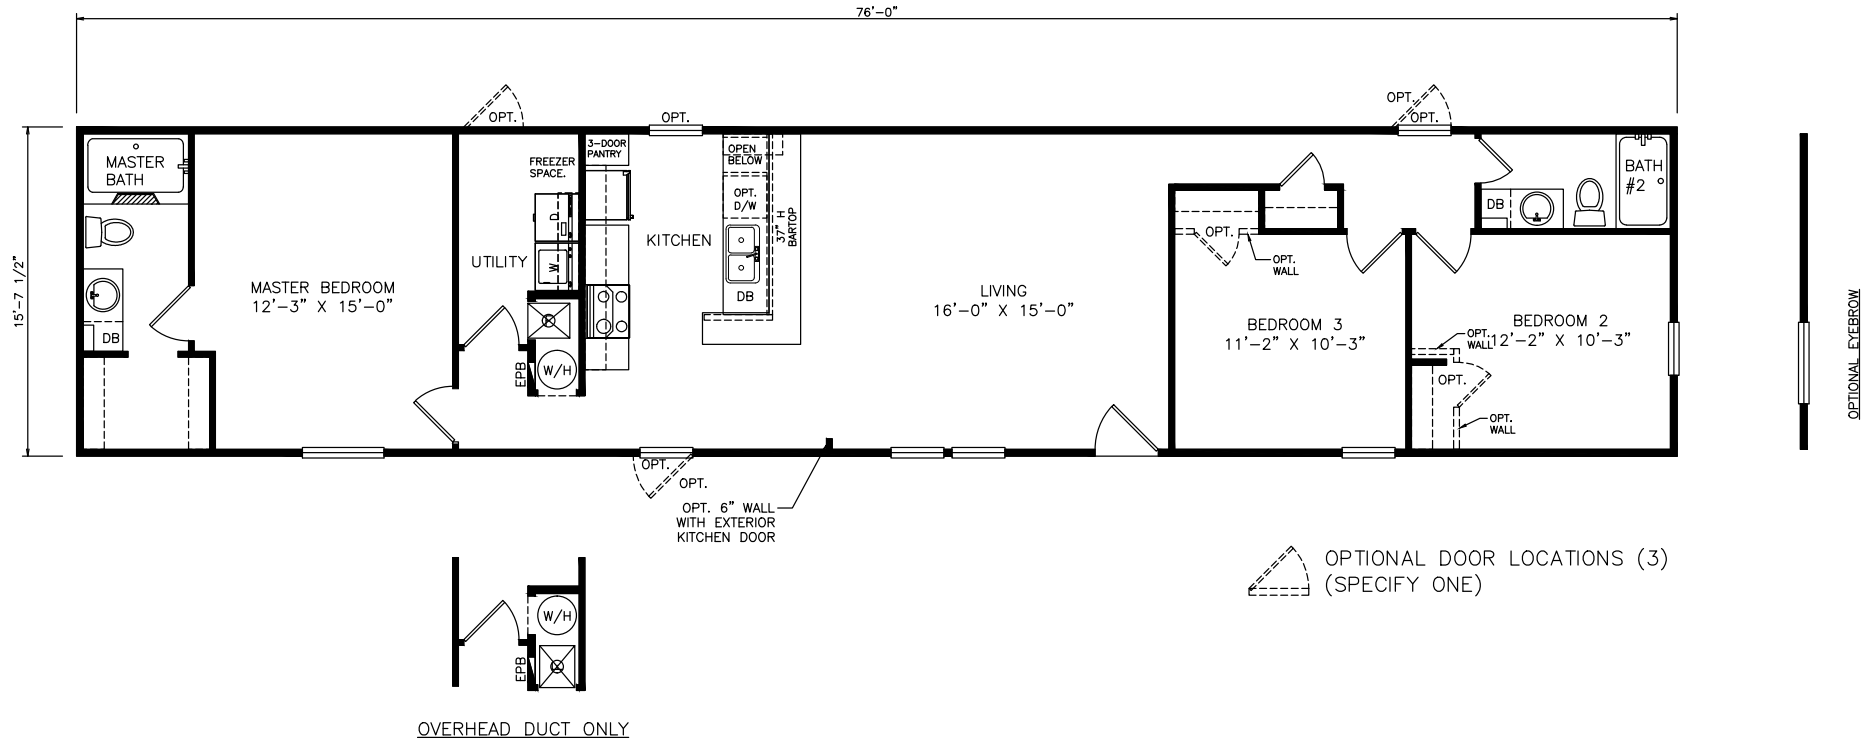

Tasker

Heritage Series - Single Section Series

1,193 SQ. FT. (Approximate) 3 Bedrooms, 2 Baths

Last Updated: 12-6-21

FACTORY SELECT HOMES
8610 E. Main Street
Mesa, AZ 85207

FactorySelectMobileHomes.com | 1-800-670-1464