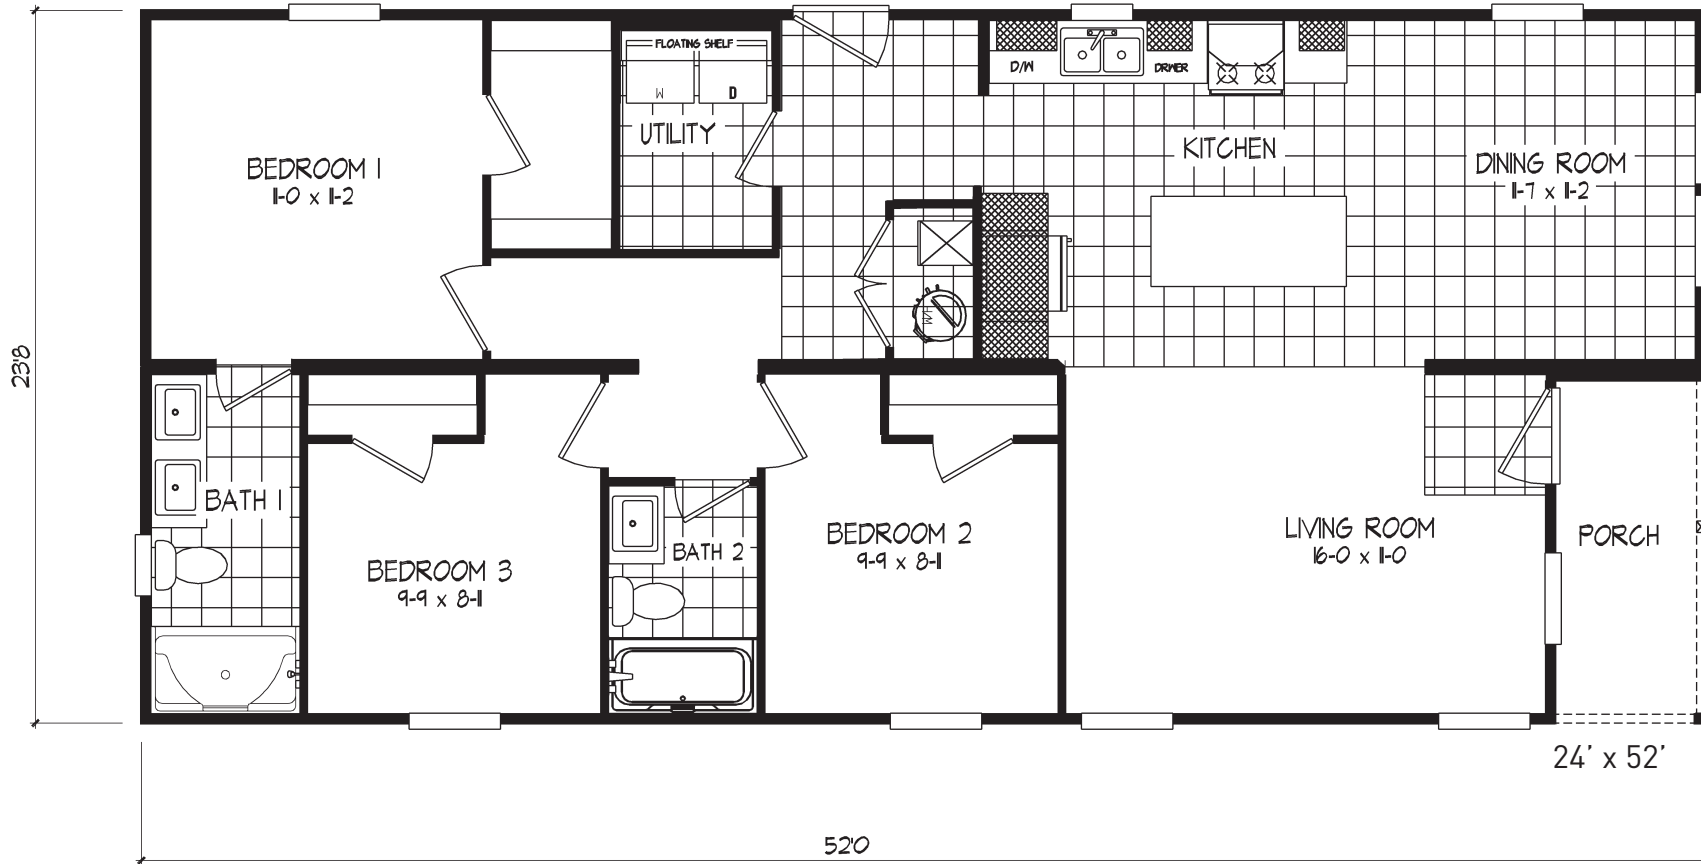

Telford

Tempo Porch Series - Multi Section

1,231 SQ. FT. (Approximate) 3 Bedroom, 2 Bath

Last Updated: 6-13-24

FACTORY SELECT HOMES
8610 E. Main Street
Mesa, AZ 85207

FactorySelectMobileHomes.com | 1-800-670-1464