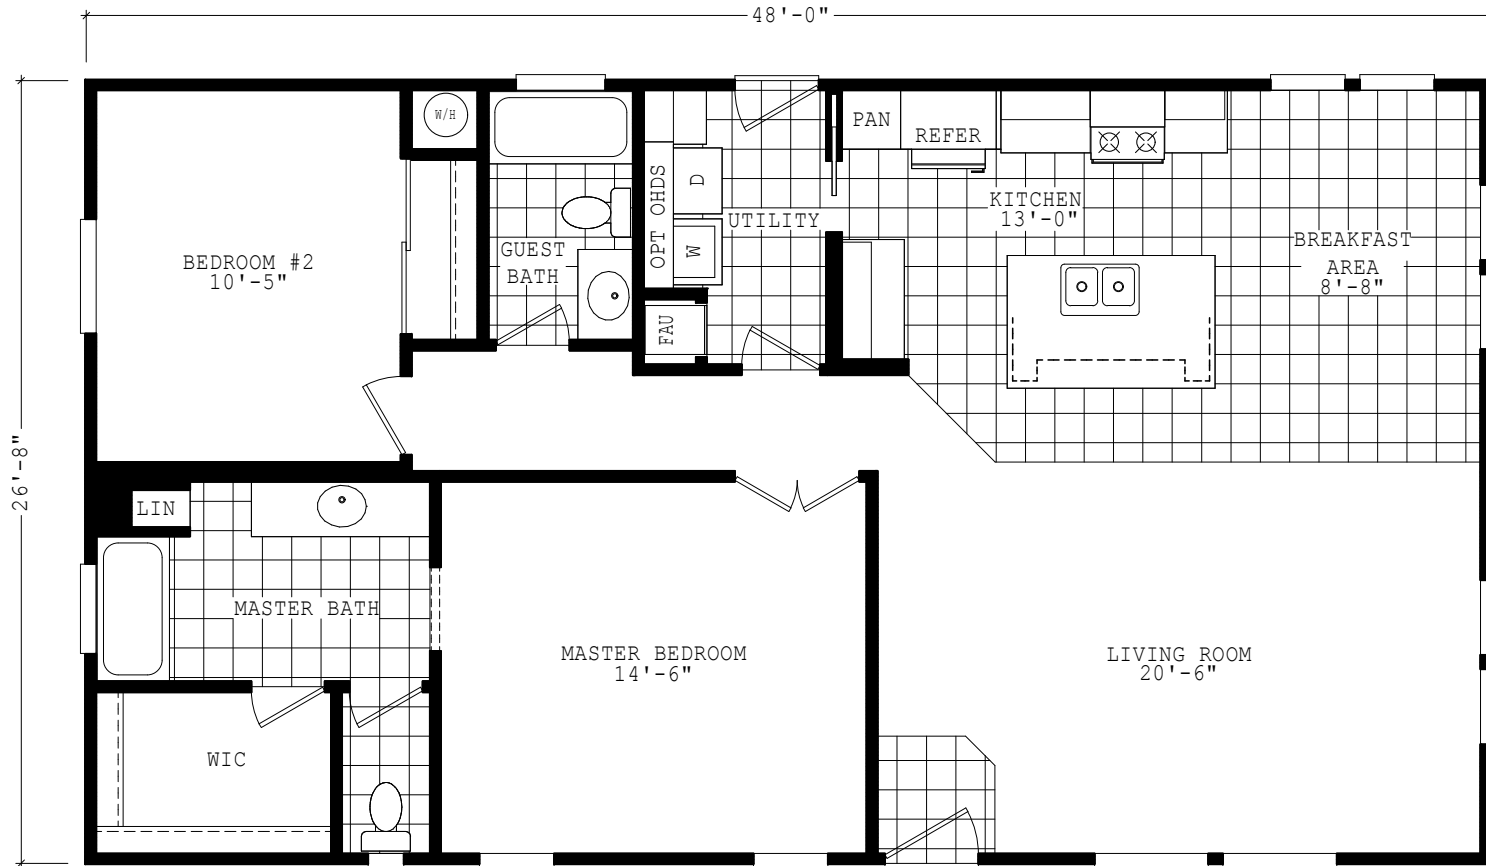

# Tenley

Sierra Value Series

1,280 SQ. FT. (Approximate) 2 Bedrooms, 2 Baths

Last Updated: 9-1-22

**FACTORY SELECT HOMES**

8610 E. Main Street  
Mesa, AZ 85207

**FactorySelectMobileHomes.com | 1-800-670-1464**