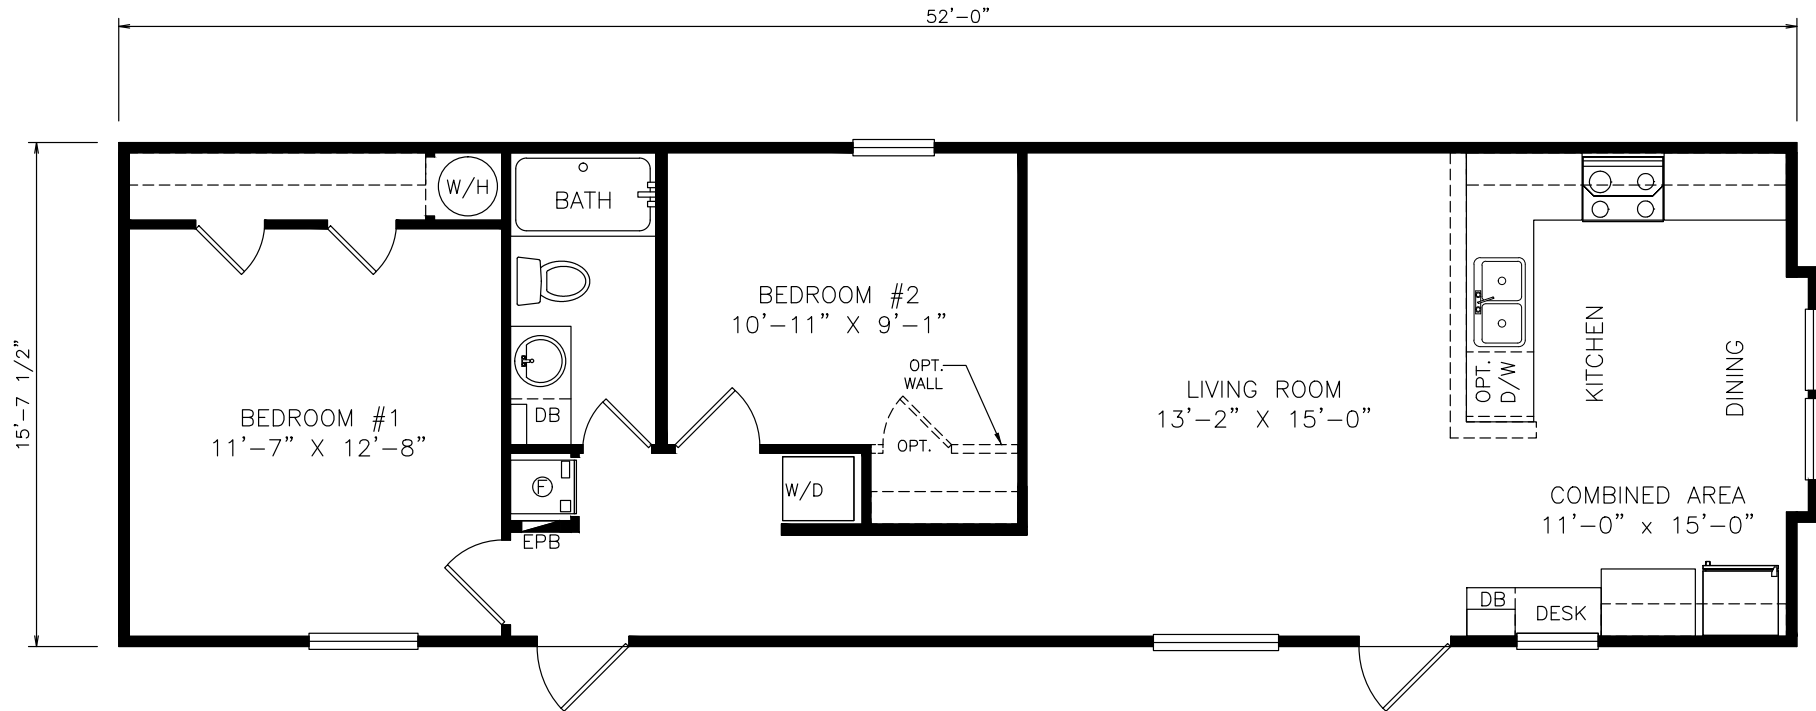

Thorp

Heritage Series - Single Section Series

822 SQ. FT. (Approximate) 2 Bedrooms, 1 Bath

Last Updated: 12-6-21

FACTORY SELECT HOMES

8610 E. Main Street
Mesa, AZ 85207

FactorySelectMobileHomes.com | 1-800-670-1464