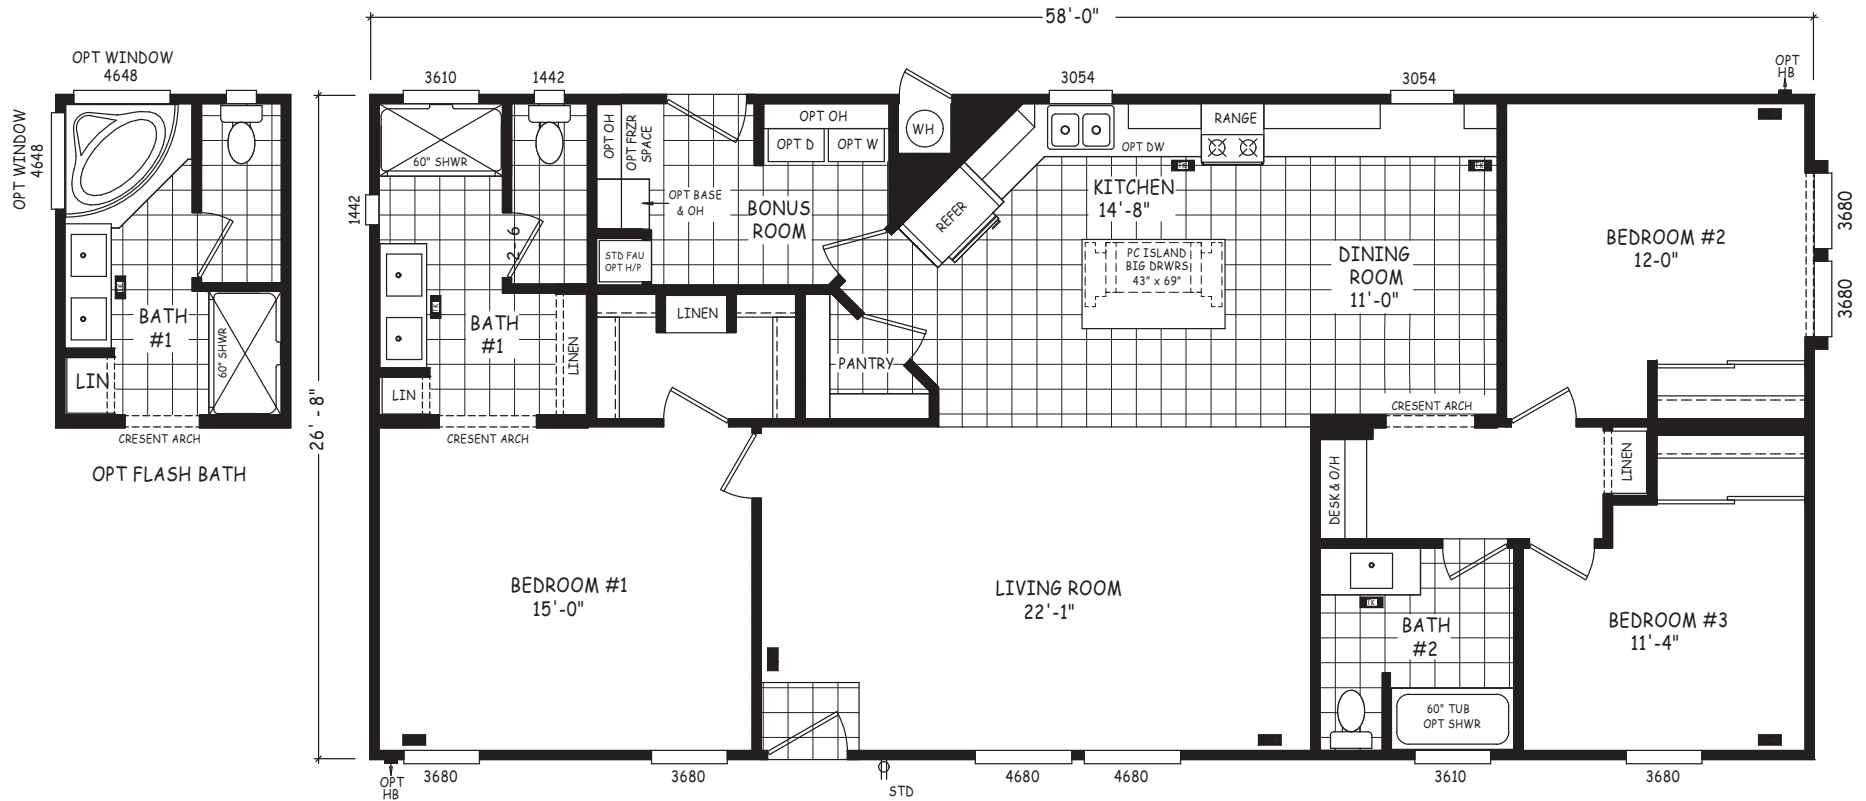

# Thorsby

Pinnacle Series

1,547 SQ. FT. (Approximate) 3 Bedroom, 2 Bath

Last Updated: 8-22-22

**FACTORY SELECT HOMES**  
8610 E. Main Street  
Mesa, AZ 85207

**FactorySelectMobileHomes.com | 1-800-670-1464**