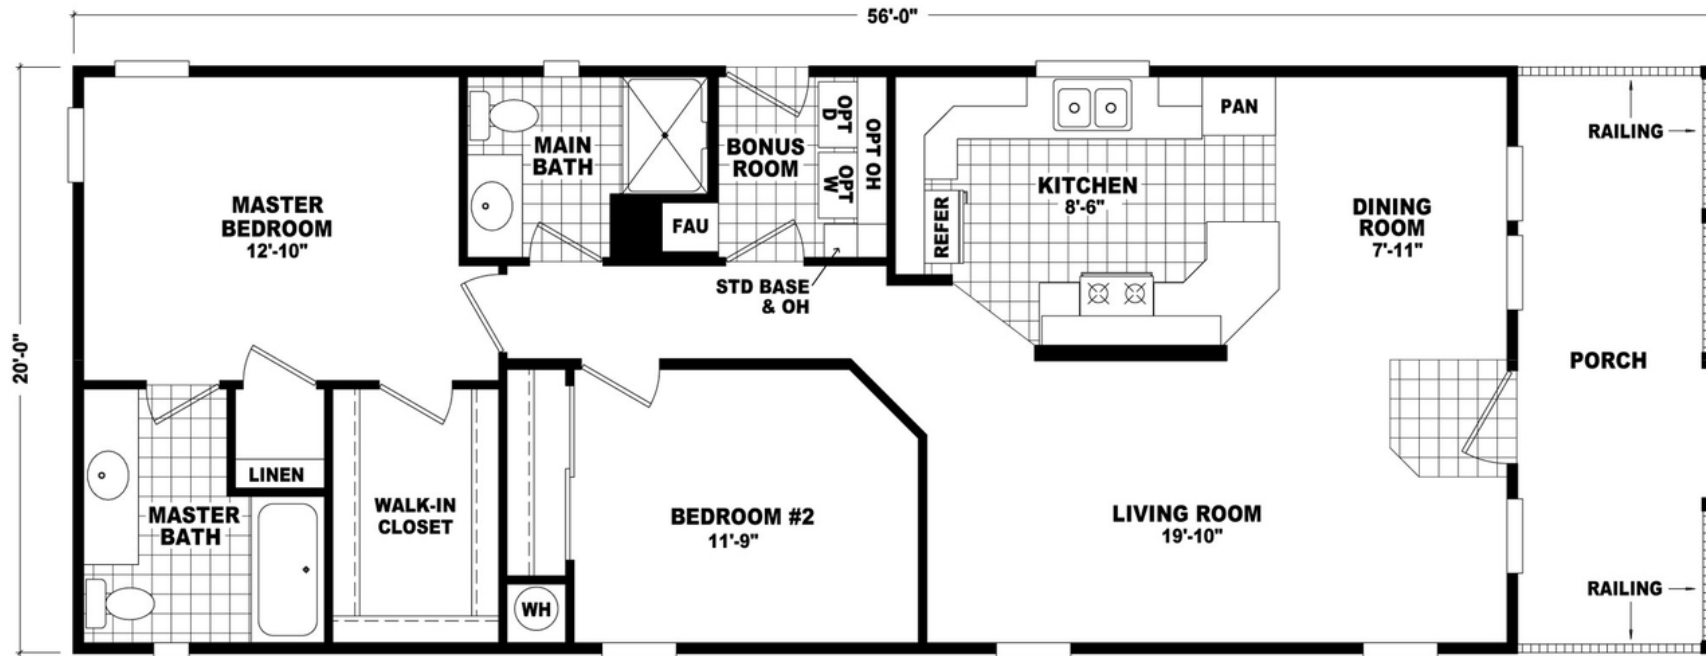

# Tibble

Value Porch Home Series

1,120 SQ. FT. (Approximate) 2 Bedrooms, 2 Baths

Last Updated: 8-11-21

**FACTORY SELECT HOMES**  
8610 E. Main Street  
Mesa, AZ 85207

**FactorySelectMobileHomes.com | 1-800-670-1464**