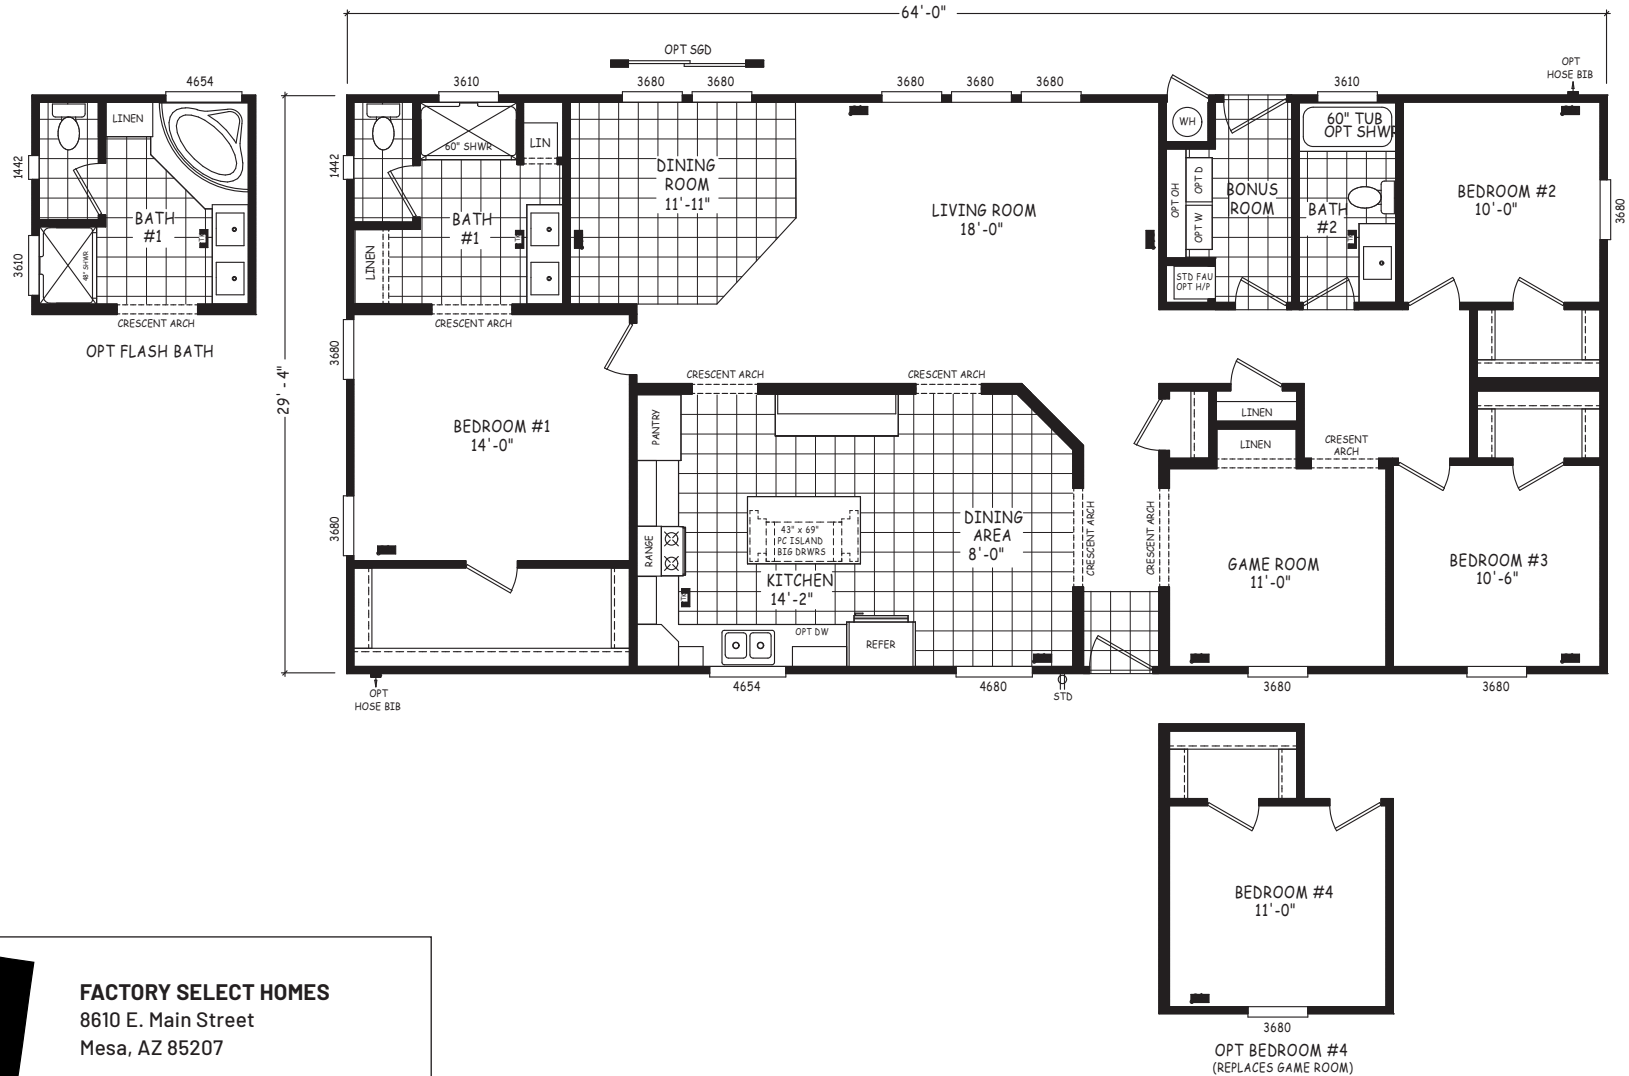

# Tompkins

Pinnacle Series

1,877 SQ. FT. (Approximate) 3 Bedroom, 2 Bath

Last Updated: 8-22-22

**FACTORY SELECT HOMES**  
8610 E. Main Street  
Mesa, AZ 85207

**FactorySelectMobileHomes.com | 1-800-670-1464**