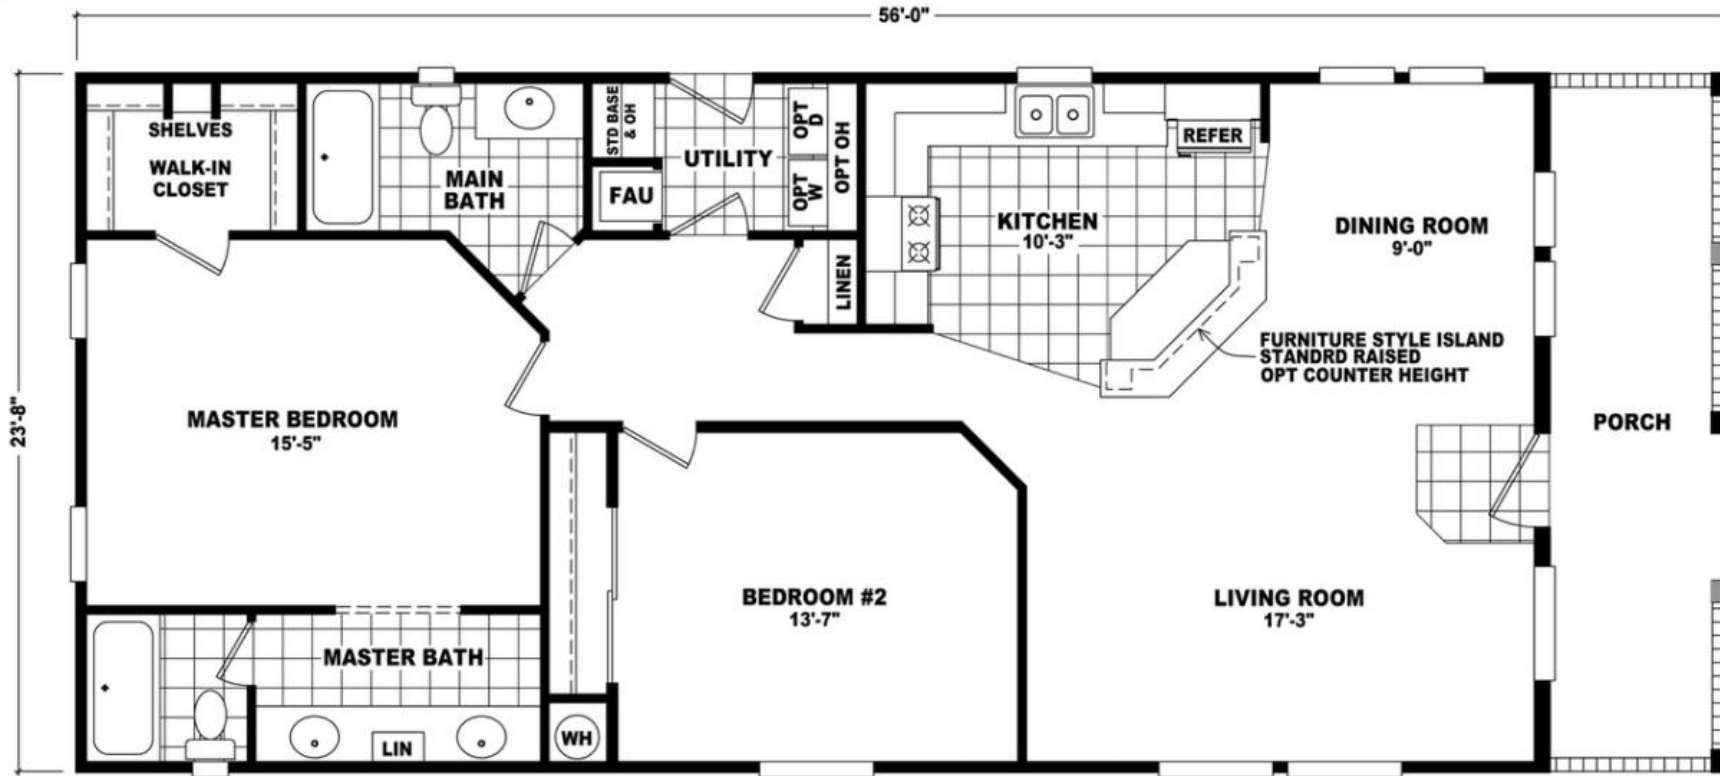

Vallecito

Value Porch Home Series

1,325 SQ. FT. (Approximate) 2 Bedrooms, 2 Baths

Last Updated: 7-21-21

FACTORY SELECT HOMES
8610 E. Main Street
Mesa, AZ 85207

FactorySelectMobileHomes.com | 1-800-670-1464