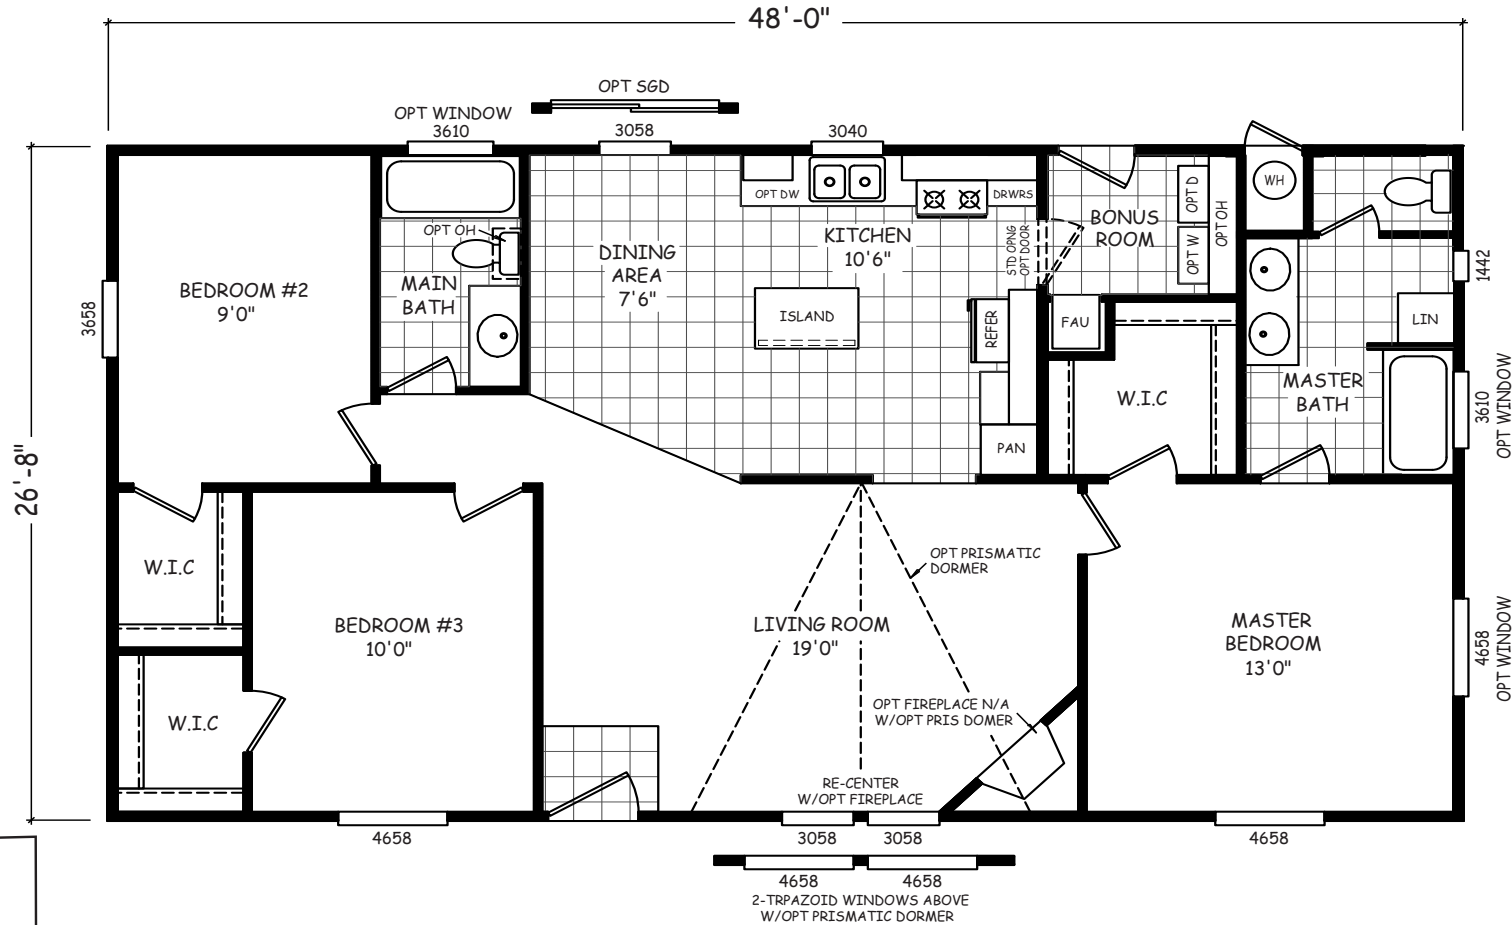

# FactorySelectHomes

3 Bedroom, 2 Bath  
Approx. 1,280 Sq. Ft.

Last Updated: 10-13-17

• Flagstaff

 FactorySelectHomes  
Mesa

**Factory Select Homes**  
8610 E. Main Street  
Mesa, Arizona 85207

I authorize Factory Select Homes to build my house, per this plan.