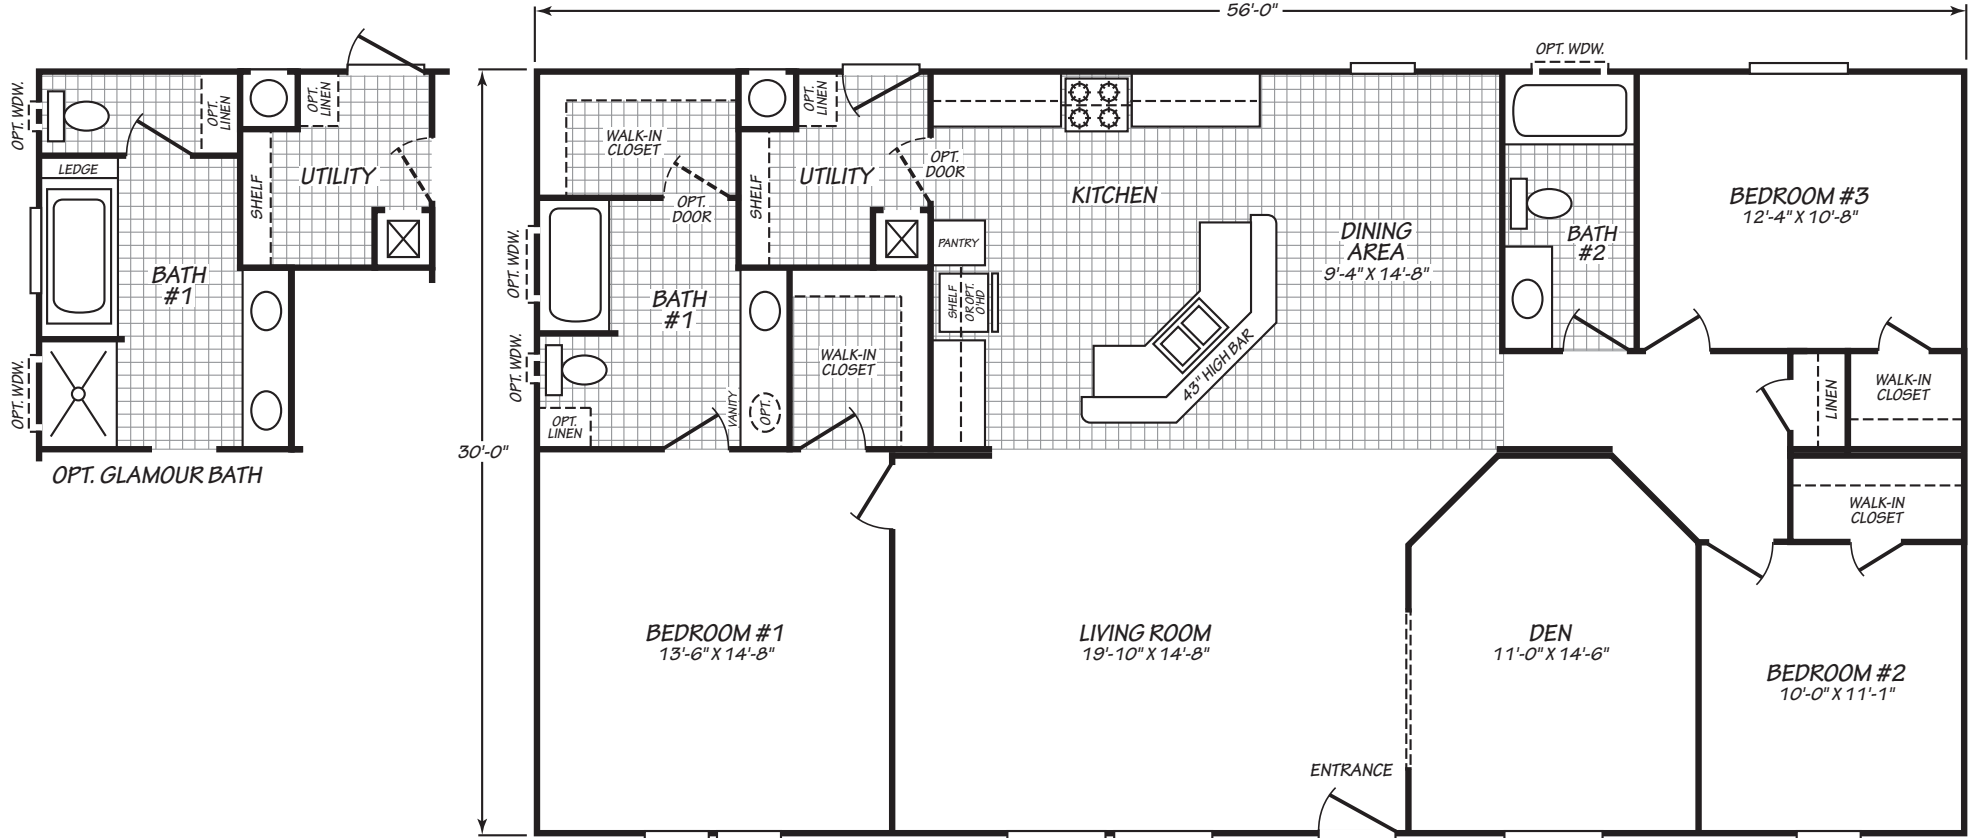

Wiletta

Canyon Lake Series

1,680 SQ. FT. (Approximate) 3 Bedrooms, 2 Baths

Last Updated: 10-11-24

FACTORY SELECT HOMES

8610 E. Main Street
Mesa, AZ 85207

FactorySelectMobileHomes.com | 1-800-670-1464

IMPORTANT: Alta Cima Corp reserves the right to modify, cancel or substitute products or features of this event at any time without prior notice or obligation. Pictures and other promotional materials are representative and may depict or contain floor plans, square footages, elevations, options, upgrades, extra design features, decorations, floor coverings, specialty light fixtures, custom paint and wall coverings, window treatments, landscaping, sound and alarm systems, furnishings, appliances, and other designer/decorator features and amenities that are not included as part of the home and/or may not be available at all locations. Home, pricing and community information is subject to change, and homes to prior sale, at any time without notice or obligation. ©2020 Alta Cima Corp. All rights reserved.