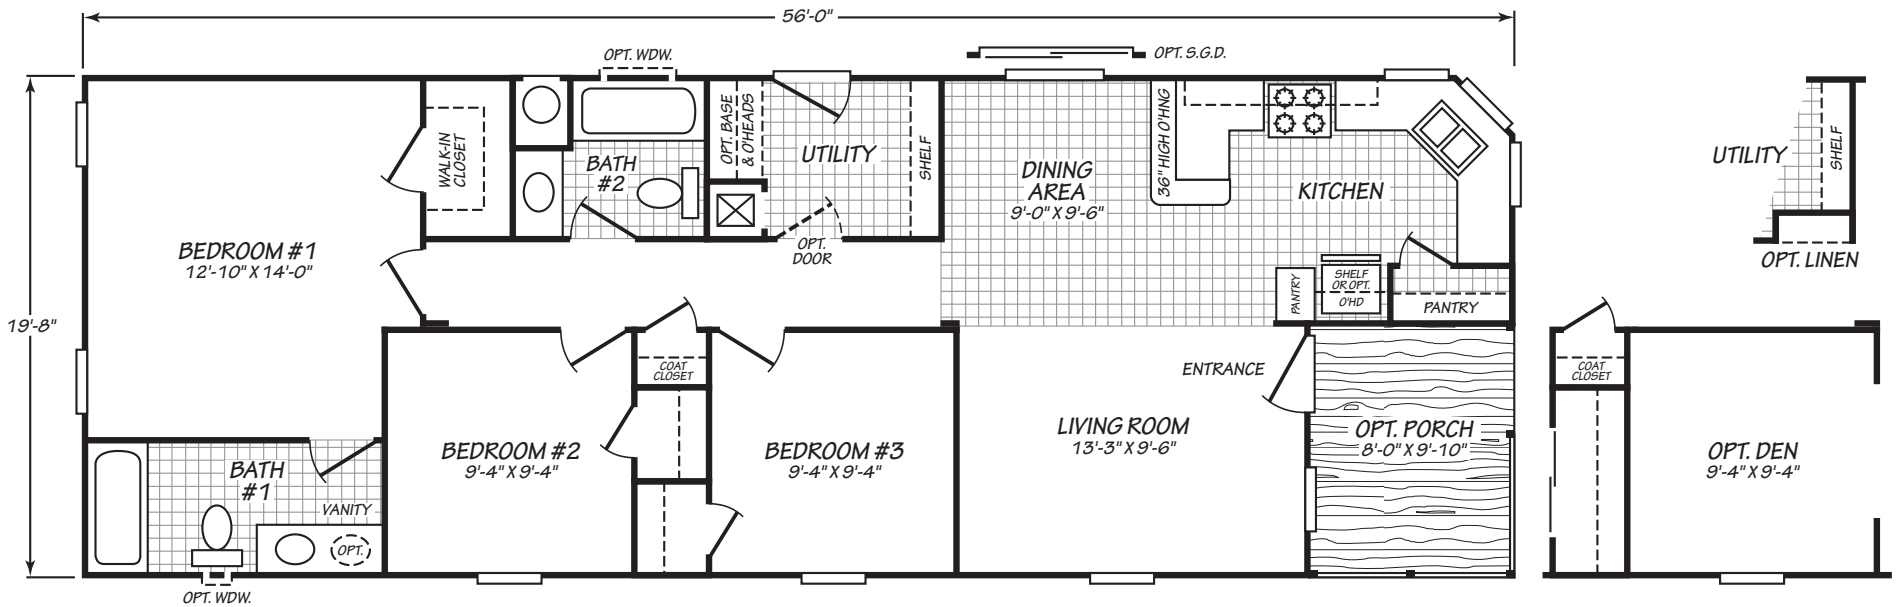

# Wintersburg

Canyon Lake Series

1,022 SQ. FT. (Approximate) 3 Bedrooms, 2 Baths

Last Updated: 10-11-24

**FACTORY SELECT HOMES**

8610 E. Main Street  
Mesa, AZ 85207

**FactorySelectMobileHomes.com | 1-800-670-1464**