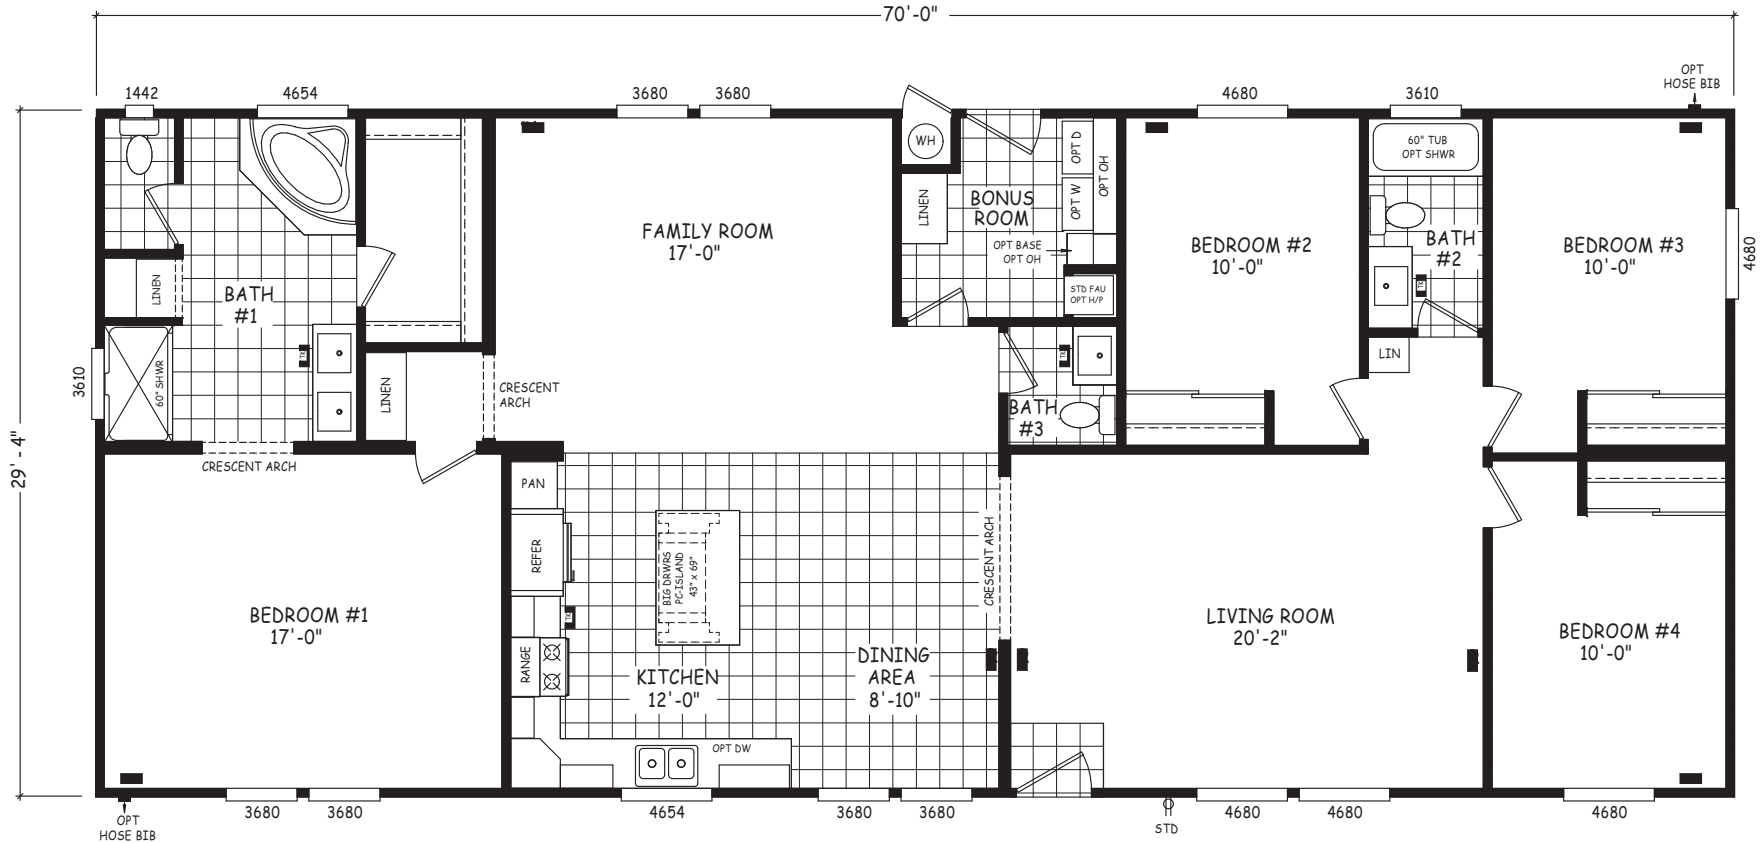

Wymark

Pinnacle Series

2,053 SQ. FT. (Approximate) 4 Bedroom, 2 Bath

Last Updated: 8-22-22

FACTORY SELECT HOMES
8610 E. Main Street
Mesa, AZ 85207

FactorySelectMobileHomes.com | 1-800-670-1464

IMPORTANT: Alta Cima Corp reserves the right to modify, cancel or substitute products or features of this event at any time without prior notice or obligation. Pictures and other promotional materials are representative and may depict or contain floor plans, square footages, elevations, options, upgrades, extra design features, decorations, floor coverings, specialty light fixtures, custom paint and wall coverings, window treatments, landscaping, sound and alarm systems, furnishings, appliances, and other designer/decorator features and amenities that are not included as part of the home and/or may not be available at all locations. Home, pricing and community information is subject to change, and homes to prior sale, at any time without notice or obligation. ©2020 Alta Cima Corp. All rights reserved.