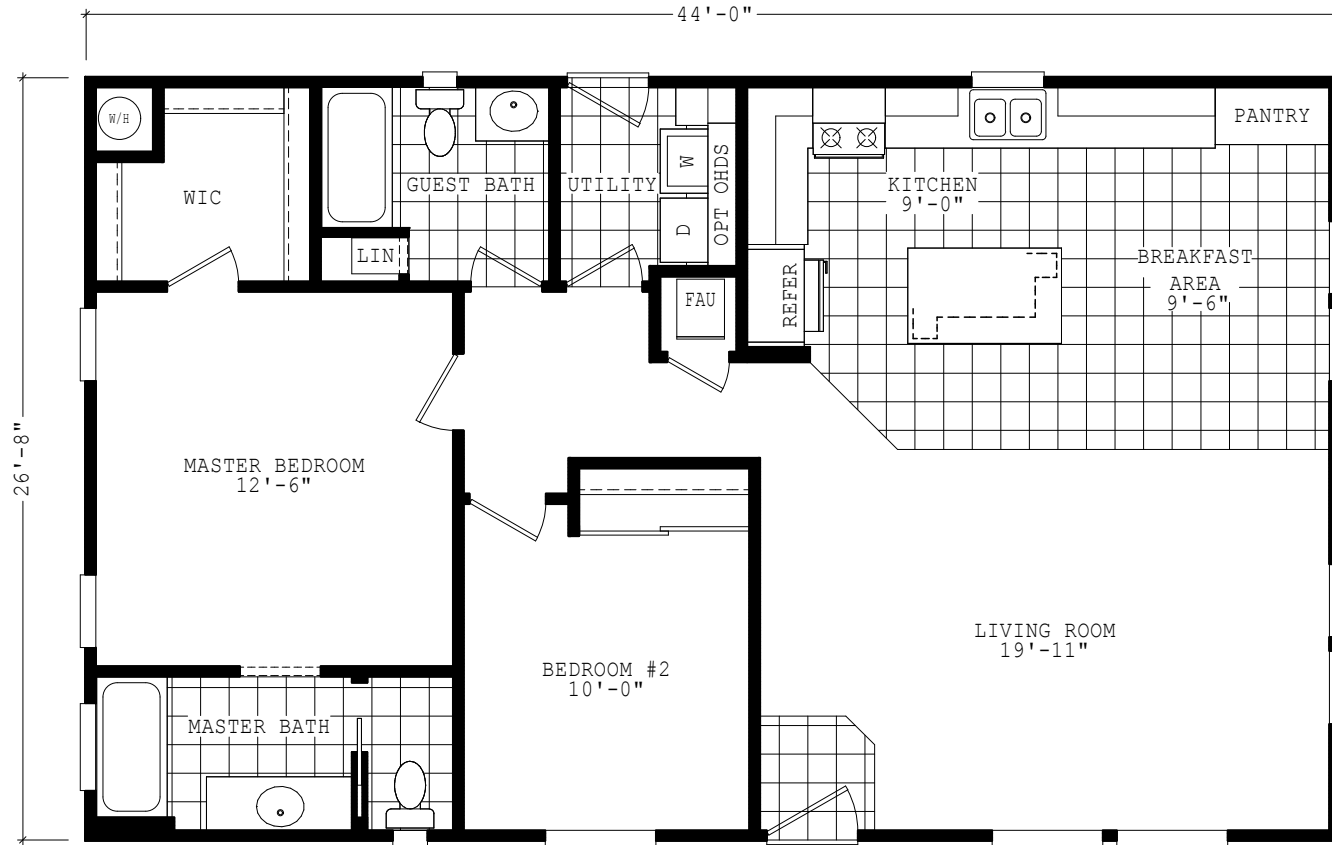

Yara

Sierra Value Series

1,173 SQ. FT. (Approximate) 2 Bedrooms, 2 Baths

Last Updated: 9-1-22

FACTORY SELECT HOMES
8610 E. Main Street
Mesa, AZ 85207

FactorySelectMobileHomes.com | 1-800-670-1464

IMPORTANT: Alta Cima Corp reserves the right to modify, cancel or substitute products or features of this event at any time without prior notice or obligation. Pictures and other promotional materials are representative and may depict or contain floor plans, square footages, elevations, options, upgrades, extra design features, decorations, floor coverings, specialty light fixtures, custom paint and wall coverings, window treatments, landscaping, sound and alarm systems, furnishings, appliances, and other designer/decorator features and amenities that are not included as part of the home and/or may not be available at all locations. Home, pricing and community information is subject to change, and homes to prior sale, at any time without notice or obligation. ©2020 Alta Cima Corp. All rights reserved.