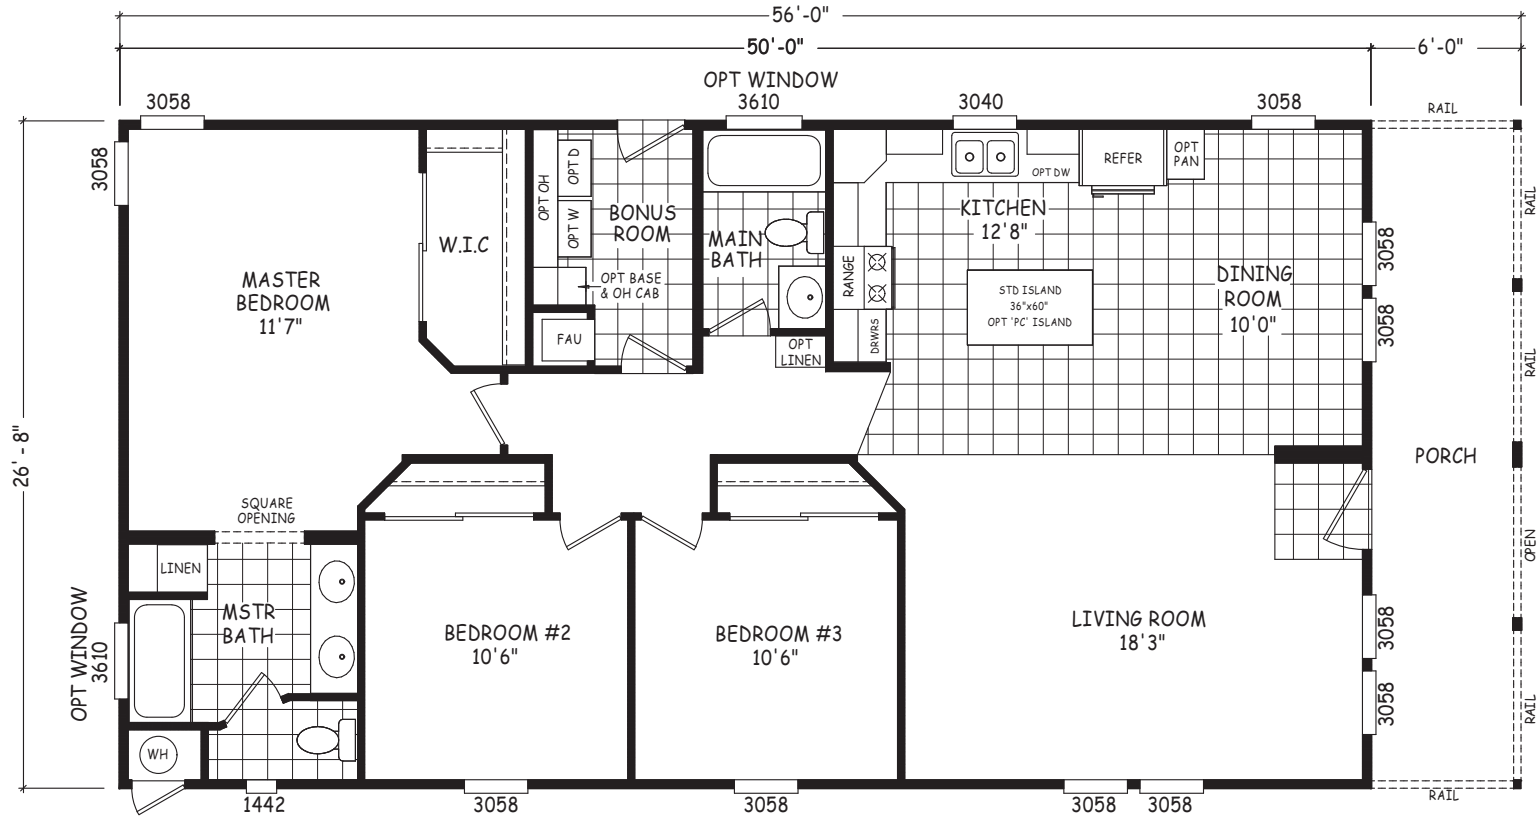

Yarnell

Factory Select Series

1,493 SQ. FT. (Approximate) 3 Bedroom, 2 Bath

Last Updated: 12-28-20

FACTORY SELECT HOMES

8610 E. Main Street
Mesa, AZ 85207

FactorySelectMobileHomes.com | 1-800-670-1464

IMPORTANT: Alta Cima Corp reserves the right to modify, cancel or substitute products or features of this event at any time without prior notice or obligation. Pictures and other promotional materials are representative and may depict or contain floor plans, square footages, elevations, options, upgrades, extra design features, decorations, floor coverings, specialty light fixtures, custom paint and wall coverings, window treatments, landscaping, sound and alarm systems, furnishings, appliances, and other designer/decorator features and amenities that are not included as part of the home and/or may not be available at all locations. Home, pricing and community information is subject to change, and homes to prior sale, at any time without notice or obligation. ©2020 Alta Cima Corp. All rights reserved.