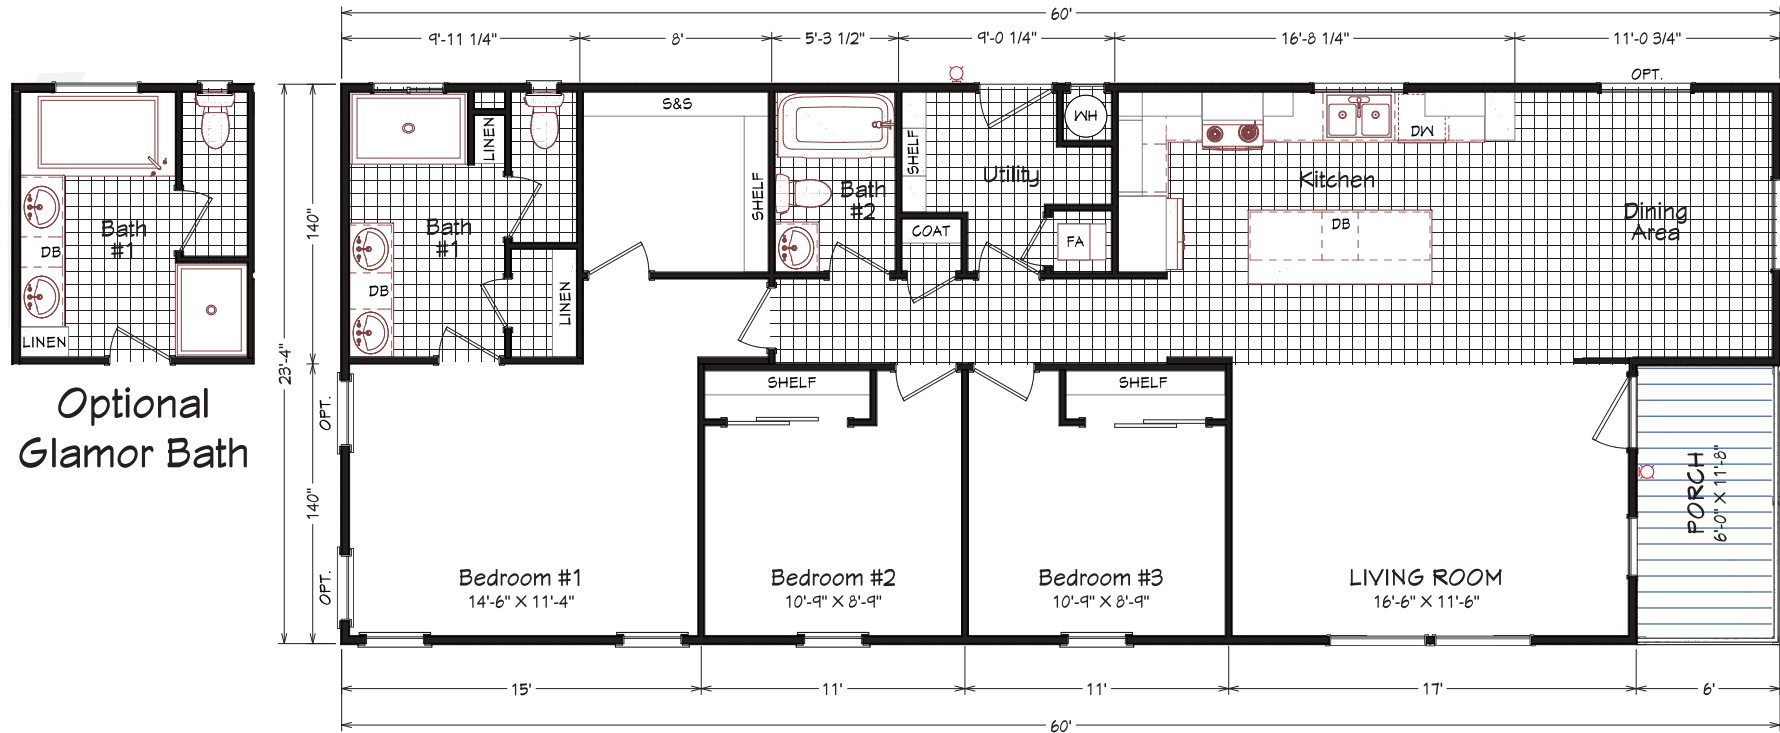

Yerington

Coronado Series

1,330 SQ. FT. (Approximate) 3 Bedrooms, 2 Baths

Last Updated: 9-9-22

FACTORY SELECT HOMES
8610 E. Main Street
Mesa, AZ 85207

FactorySelectMobileHomes.com | 1-800-670-1464

IMPORTANT: Alta Cima Corp reserves the right to modify, cancel or substitute products or features of this event at any time without prior notice or obligation. Pictures and other promotional materials are representative and may depict or contain floor plans, square footages, elevations, options, upgrades, extra design features, decorations, floor coverings, specialty light fixtures, custom paint and wall coverings, window treatments, landscaping, sound and alarm systems, furnishings, appliances, and other designer/decorator features and amenities that are not included as part of the home and/or may not be available at all locations. Home, pricing and community information is subject to change, and homes to prior sale, at any time without notice or obligation. ©2020 Alta Cima Corp. All rights reserved.