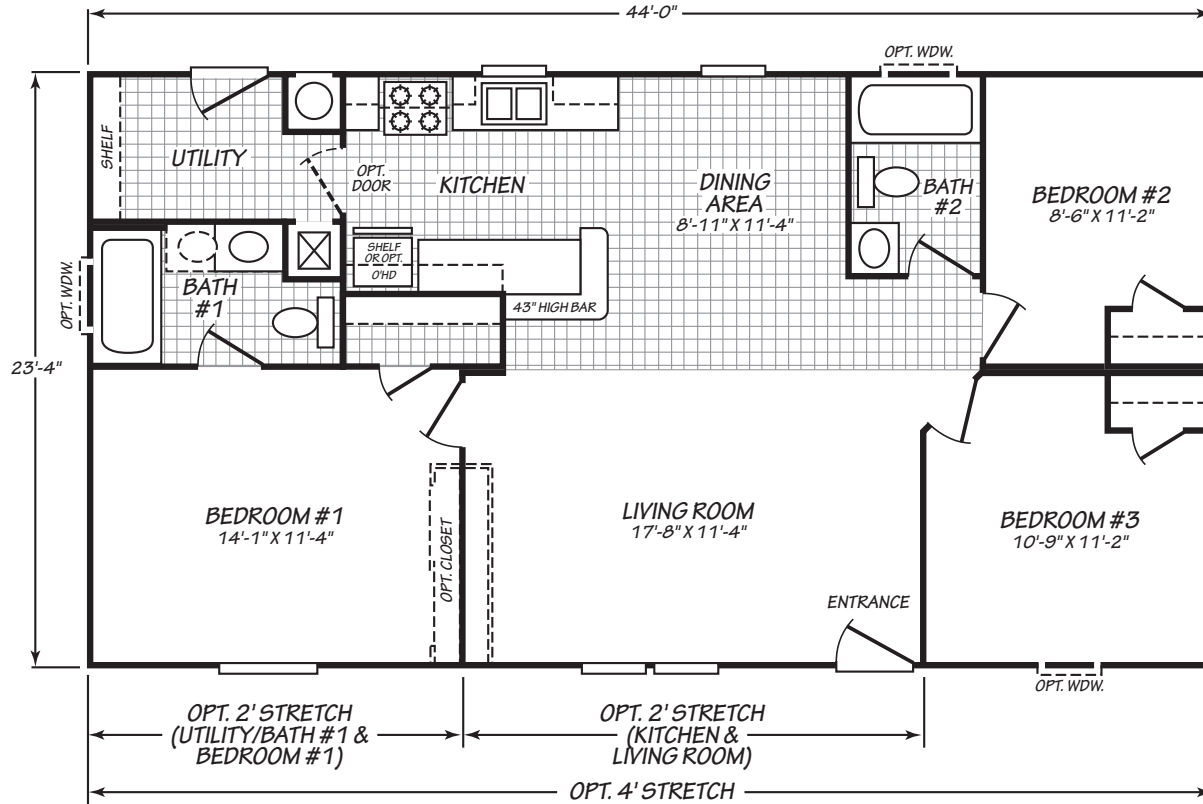

Youngtown

Canyon Lake Series

1026 SQ. FT. (Approximate) 3 Bedrooms, 2 Baths

Last Updated: 10-11-24

FACTORY SELECT HOMES
8610 E. Main Street
Mesa, AZ 85207

FactorySelectMobileHomes.com | 1-800-670-1464

IMPORTANT: Alta Cima Corp reserves the right to modify, cancel or substitute products or features of this event at any time without prior notice or obligation. Pictures and other promotional materials are representative and may depict or contain floor plans, square footages, elevations, options, upgrades, extra design features, decorations, floor coverings, specialty light fixtures, custom paint and wall coverings, window treatments, landscaping, sound and alarm systems, furnishings, appliances, and other designer/decorator features and amenities that are not included as part of the home and/or may not be available at all locations. Home, pricing and community information is subject to change, and homes to prior sale, at any time without notice or obligation. ©2020 Alta Cima Corp. All rights reserved.