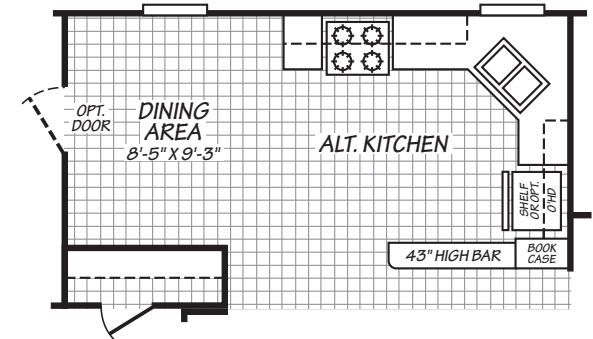

Youngtown

Canyon Lake Series

1026 SQ. FT. (Approximate) 3 Bedrooms, 2 Baths

Last Updated: 10-11-24

FACTORY SELECT HOMES
8610 E. Main Street
Mesa, AZ 85207

FactorySelectMobileHomes.com | 1-800-670-1464

IMPORTANT: Alta Cima Corp reserves the right to modify, cancel or substitute products or features of this event at any time without prior notice or obligation. Pictures and other promotional materials are representative and may depict or contain floor plans, square footages, elevations, options, upgrades, extra design features, decorations, floor coverings, specialty light fixtures, custom paint and wall coverings, window treatments, landscaping, sound and alarm systems, furnishings, appliances, and other designer/decorator features and amenities that are not included as part of the home and/or may not be available at all locations. Home, pricing and community information is subject to change, and homes to prior sale, at any time without notice or obligation. ©2020 Alta Cima Corp. All rights reserved.