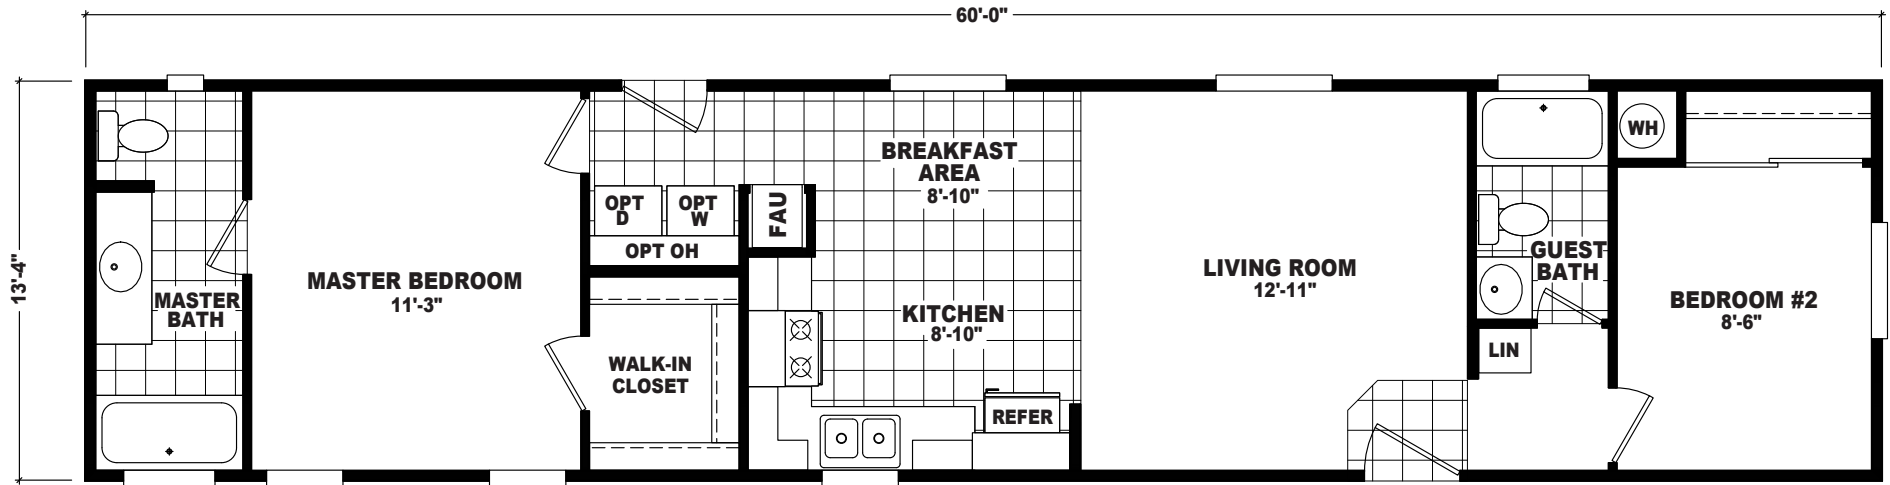

Zeno

EP Single Section Series

800 SQ. FT. (Approximate) 2 Bedroom, 2 Bath

Last Updated: 9-19-22

FACTORY SELECT HOMES

8610 E. Main Street
Mesa, AZ 85207

FactorySelectMobileHomes.com | 1-800-670-1464

IMPORTANT: Alta Cima Corp reserves the right to modify, cancel or substitute products or features of this event at any time without prior notice or obligation. Pictures and other promotional materials are representative and may depict or contain floor plans, square footages, elevations, options, upgrades, extra design features, decorations, floor coverings, specialty light fixtures, custom paint and wall coverings, window treatments, landscaping, sound and alarm systems, furnishings, appliances, and other designer/decorator features and amenities that are not included as part of the home and/or may not be available at all locations. Home, pricing and community information is subject to change, and homes to prior sale, at any time without notice or obligation. ©2020 Alta Cima Corp. All rights reserved.