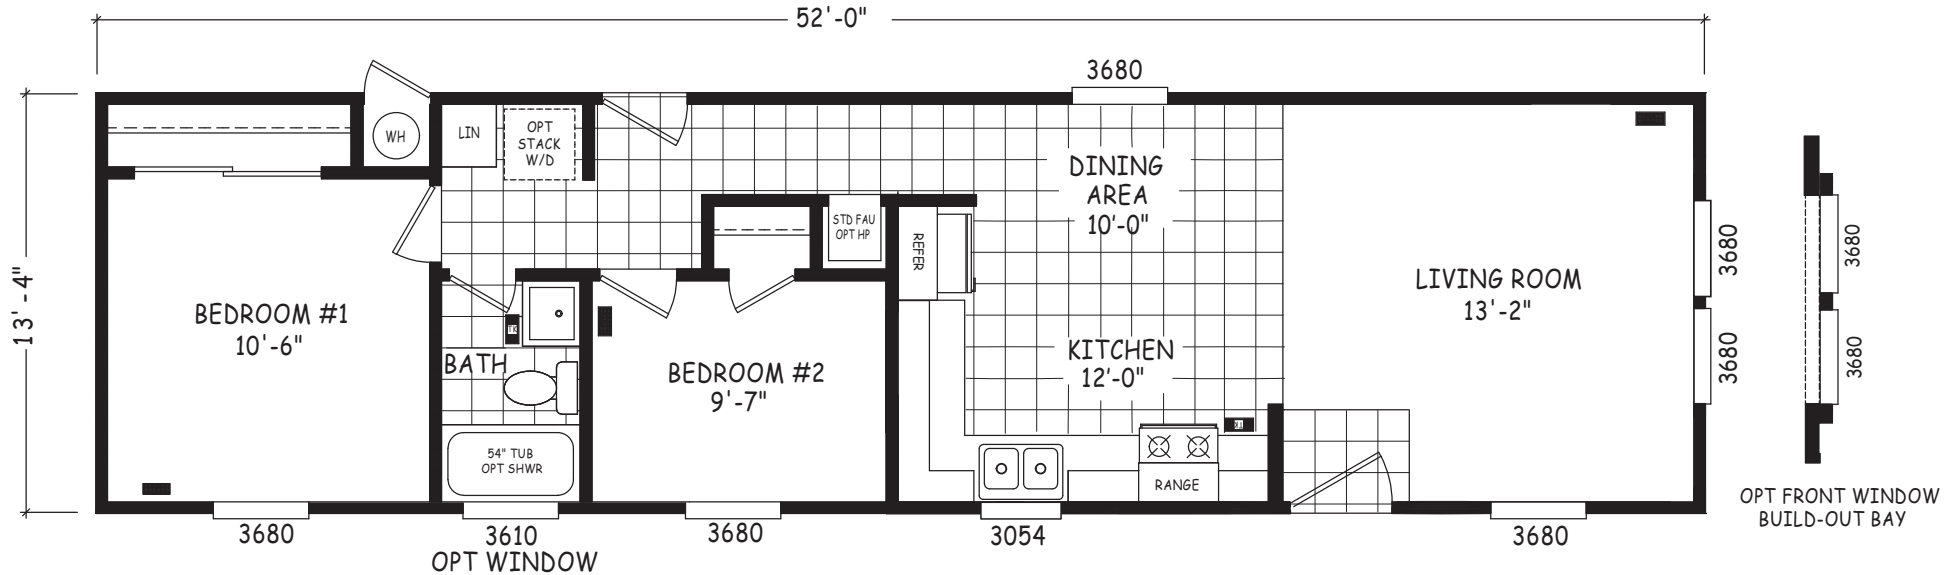

Aaryn

Encore Single Wide Series

694 SQ. FT. (Approximate) 2 Bedroom, 1 Bath

Last Updated: 11-6-23

MOBILE HOMES ON MAIN
8355 E. Main Street
Mesa, AZ 85207

MobileHomesOnMain.com | 1-800-750-8796

IMPORTANT: Alta Cima Corp reserves the right to modify, cancel or substitute products or features of this event at any time without prior notice or obligation. Pictures and other promotional materials are representative and may depict or contain floor plans, square footages, elevations, options, upgrades, extra design features, decorations, floor coverings, specialty light fixtures, custom paint and wall coverings, window treatments, landscaping, sound and alarm systems, furnishings, appliances, and other designer/decorator features and amenities that are not included as part of the home and/or may not be available at all locations. Home, pricing and community information is subject to change, and homes to prior sale, at any time without notice or obligation. ©2020 Alta Cima Corp. All rights reserved.