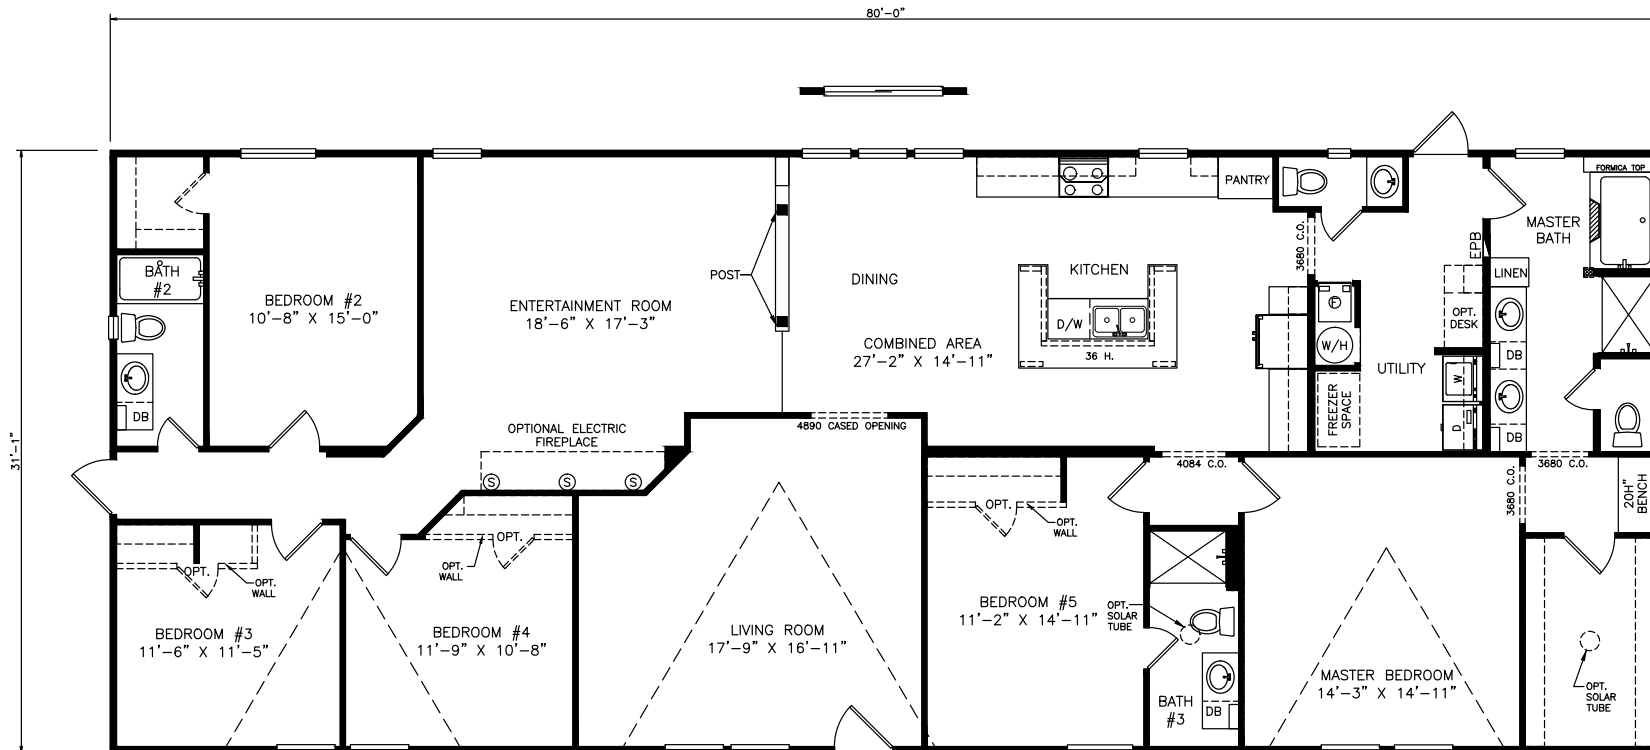

# Abaco

Heritage Series - Multi Section

2,494 SQ. FT. (Approximate) 5 Bedrooms, 3.5 Baths

Last Updated: 6-23-21

OPT. UTILITY SINK

**MOBILE HOMES ON MAIN**  
8355 E. Main Street  
Mesa, AZ 85207

**MobileHomesOnMain.com | 1-800-750-8796**