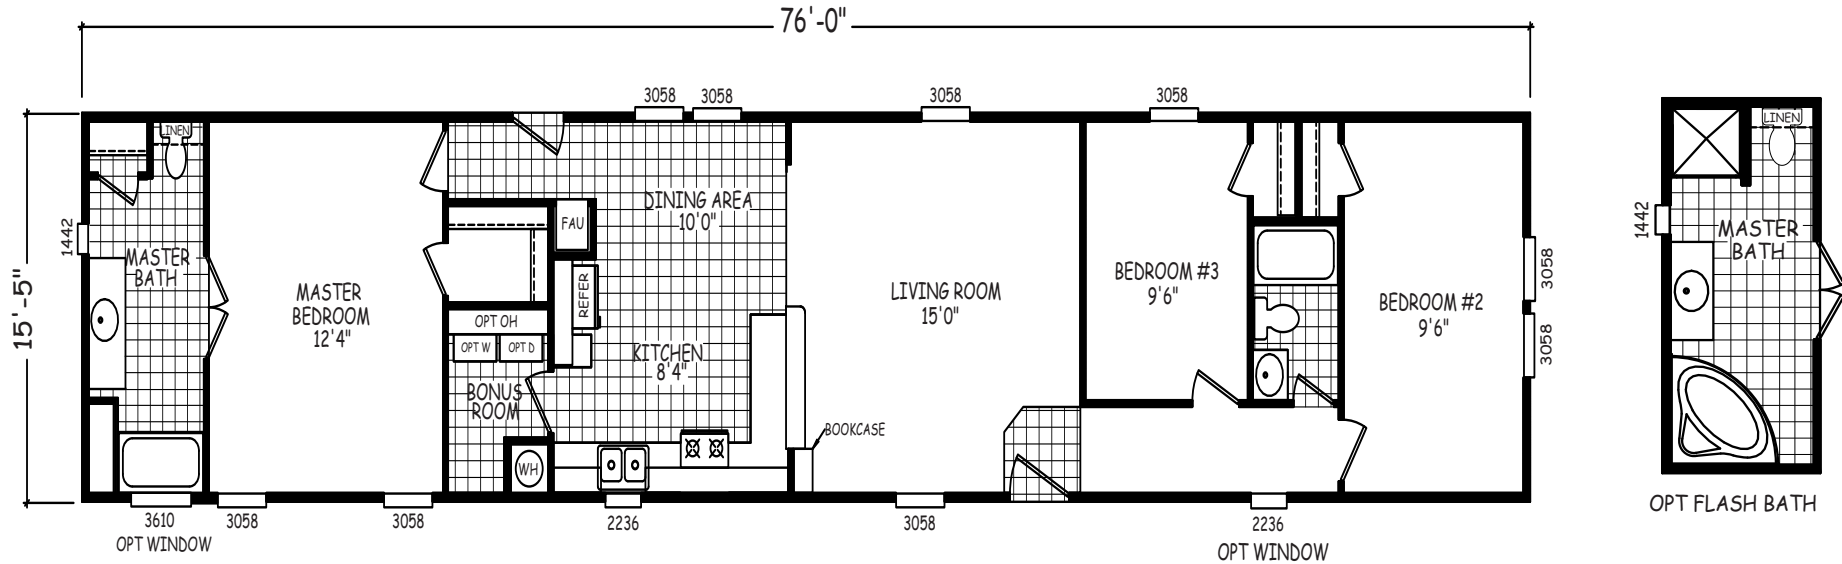

Aleen

GS Series

1,172 SQ. FT. (Approximate) 3 Bedroom, 2 Bath

Last Updated: 10-27-20

MOBILE HOMES ON MAIN
8355 E. Main Street
Mesa, AZ 85207

MobileHomesOnMain.com | 1-800-750-8796

IMPORTANT: Alta Cima Corp reserves the right to modify, cancel or substitute products or features of this event at any time without prior notice or obligation. Pictures and other promotional materials are representative and may depict or contain floor plans, square footages, elevations, options, upgrades, extra design features, decorations, floor coverings, specialty light fixtures, custom paint and wall coverings, window treatments, landscaping, sound and alarm systems, furnishings, appliances, and other designer/decorator features and amenities that are not included as part of the home and/or may not be available at all locations. Home, pricing and community information is subject to change, and homes to prior sale, at any time without notice or obligation. ©2020 Alta Cima Corp. All rights reserved.