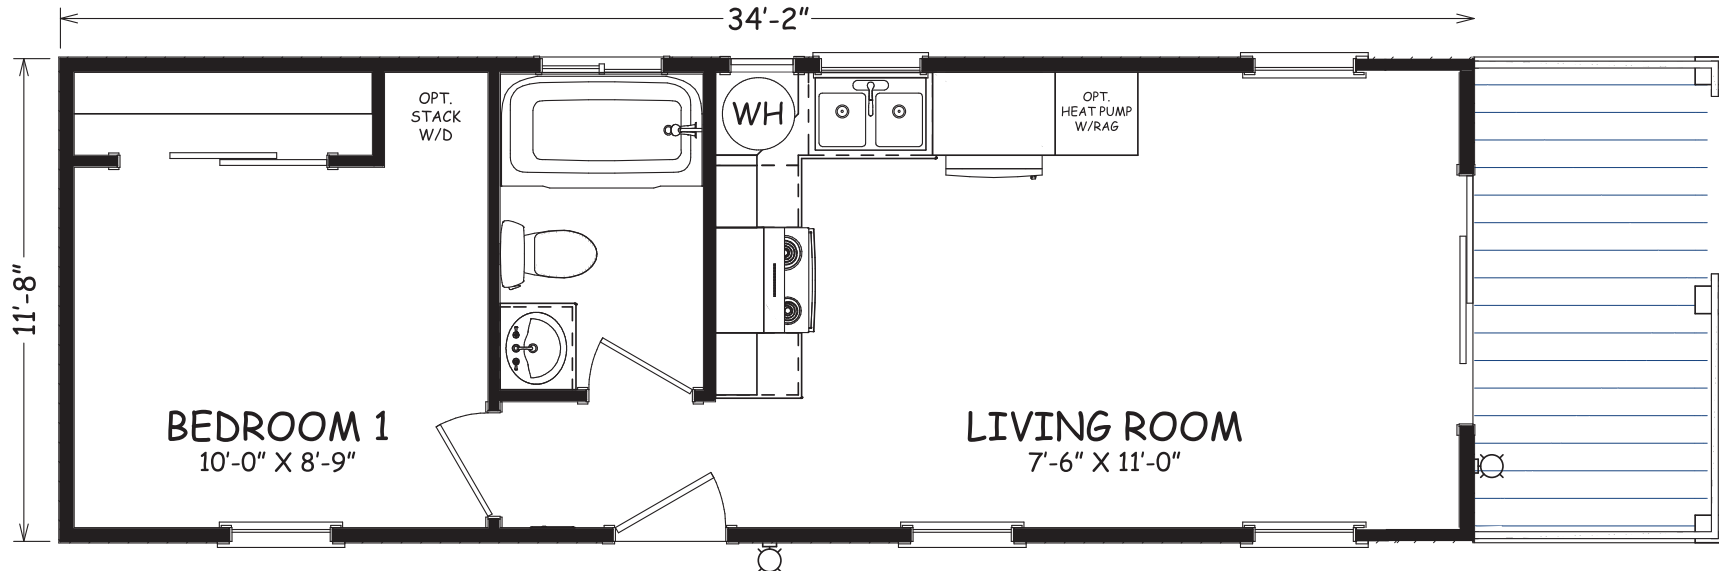

Alilene

Casita Series

399 SQ. FT. (Approximate) 1 Bedroom, 1 Bath

Last Updated: 9-5-23

MOBILE HOMES ON MAIN
8355 E. Main Street
Mesa, AZ 85207

MobileHomesOnMain.com | 1-800-750-8796

IMPORTANT: Alta Cima Corp reserves the right to modify, cancel or substitute products or features of this event at any time without prior notice or obligation. Pictures and other promotional materials are representative and may depict or contain floor plans, square footages, elevations, options, upgrades, extra design features, decorations, floor coverings, specialty light fixtures, custom paint and wall coverings, window treatments, landscaping, sound and alarm systems, furnishings, appliances, and other designer/decorator features and amenities that are not included as part of the home and/or may not be available at all locations. Home, pricing and community information is subject to change, and homes to prior sale, at any time without notice or obligation. ©2020 Alta Cima Corp. All rights reserved.