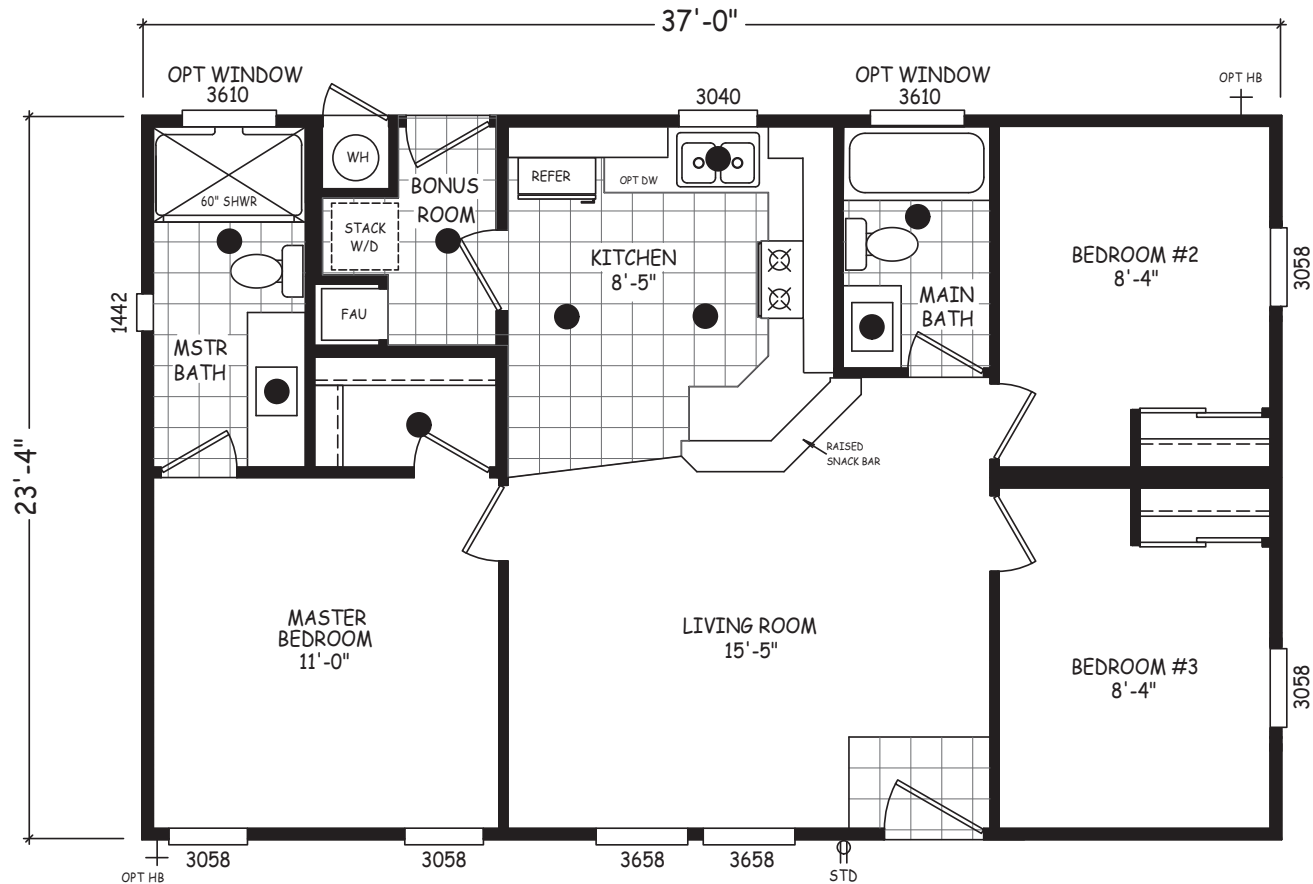

Ancon

Edge Series

863 SQ. FT. (Approximate) 3 Bedroom, 2 Bath

Last Updated: 7-24-24

MOBILE HOMES ON MAIN
8355 E. Main Street
Mesa, AZ 85207

MobileHomesOnMain.com | 1-800-750-8796

IMPORTANT: Alta Cima Corp reserves the right to modify, cancel or substitute products or features of this event at any time without prior notice or obligation. Pictures and other promotional materials are representative and may depict or contain floor plans, square footages, elevations, options, upgrades, extra design features, decorations, floor coverings, specialty light fixtures, custom paint and wall coverings, window treatments, landscaping, sound and alarm systems, furnishings, appliances, and other designer/decorator features and amenities that are not included as part of the home and/or may not be available at all locations. Home, pricing and community information is subject to change, and homes to prior sale, at any time without notice or obligation. ©2020 Alta Cima Corp. All rights reserved.