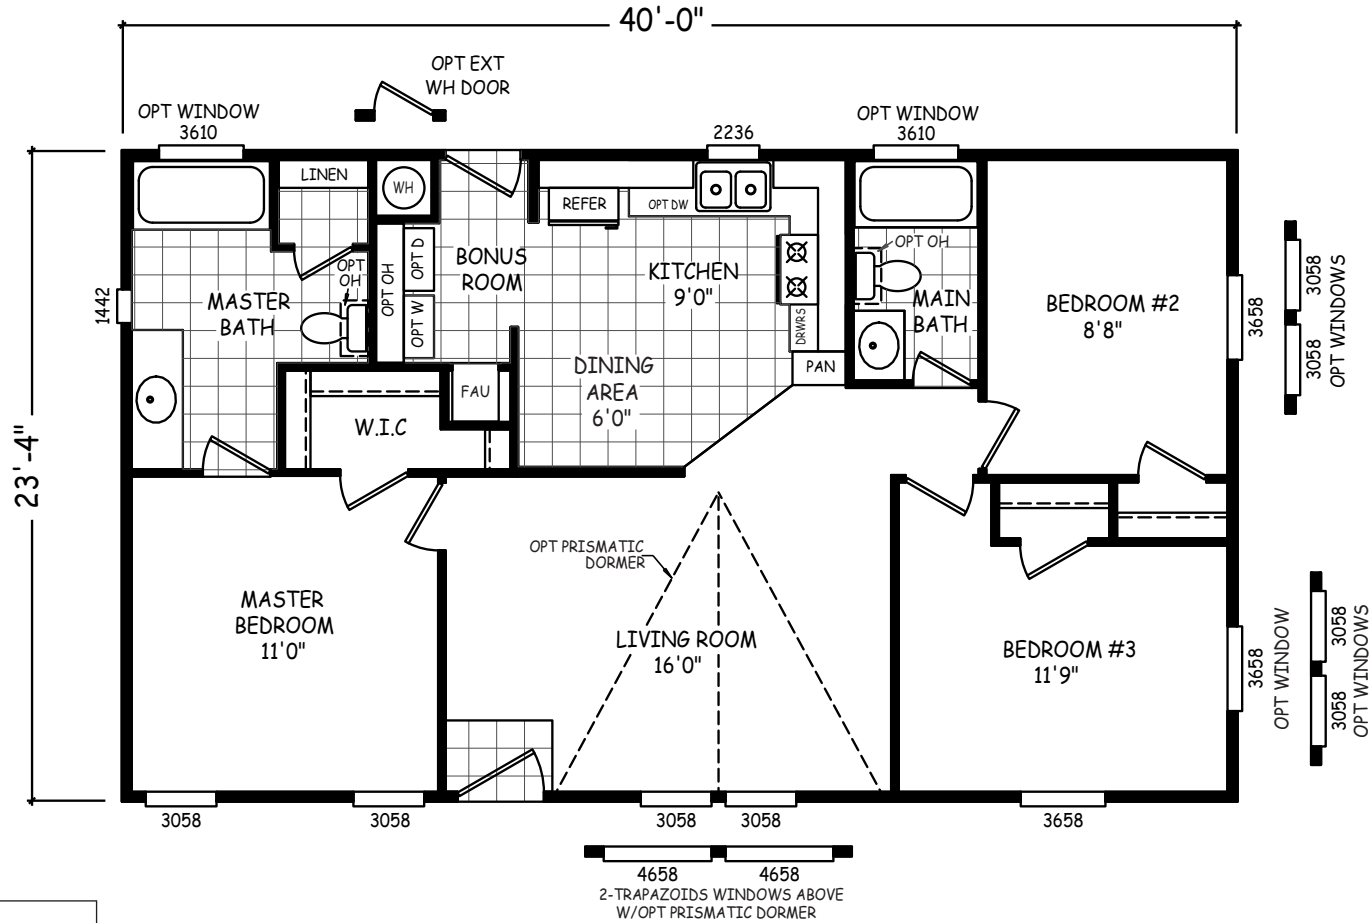

Arbecam

GS Series

933 SQ. FT. (Approximate) 3 Bedroom, 2 Bath

Last Updated: 4-29-22

MOBILE HOMES ON MAIN
8355 E. Main Street
Mesa, AZ 85207

MobileHomesOnMain.com | 1-800-750-8796

IMPORTANT: Alta Cima Corp reserves the right to modify, cancel or substitute products or features of this event at any time without prior notice or obligation. Pictures and other promotional materials are representative and may depict or contain floor plans, square footages, elevations, options, upgrades, extra design features, decorations, floor coverings, specialty light fixtures, custom paint and wall coverings, window treatments, landscaping, sound and alarm systems, furnishings, appliances, and other designer/decorator features and amenities that are not included as part of the home and/or may not be available at all locations. Home, pricing and community information is subject to change, and homes to prior sale, at any time without notice or obligation. ©2020 Alta Cima Corp. All rights reserved.