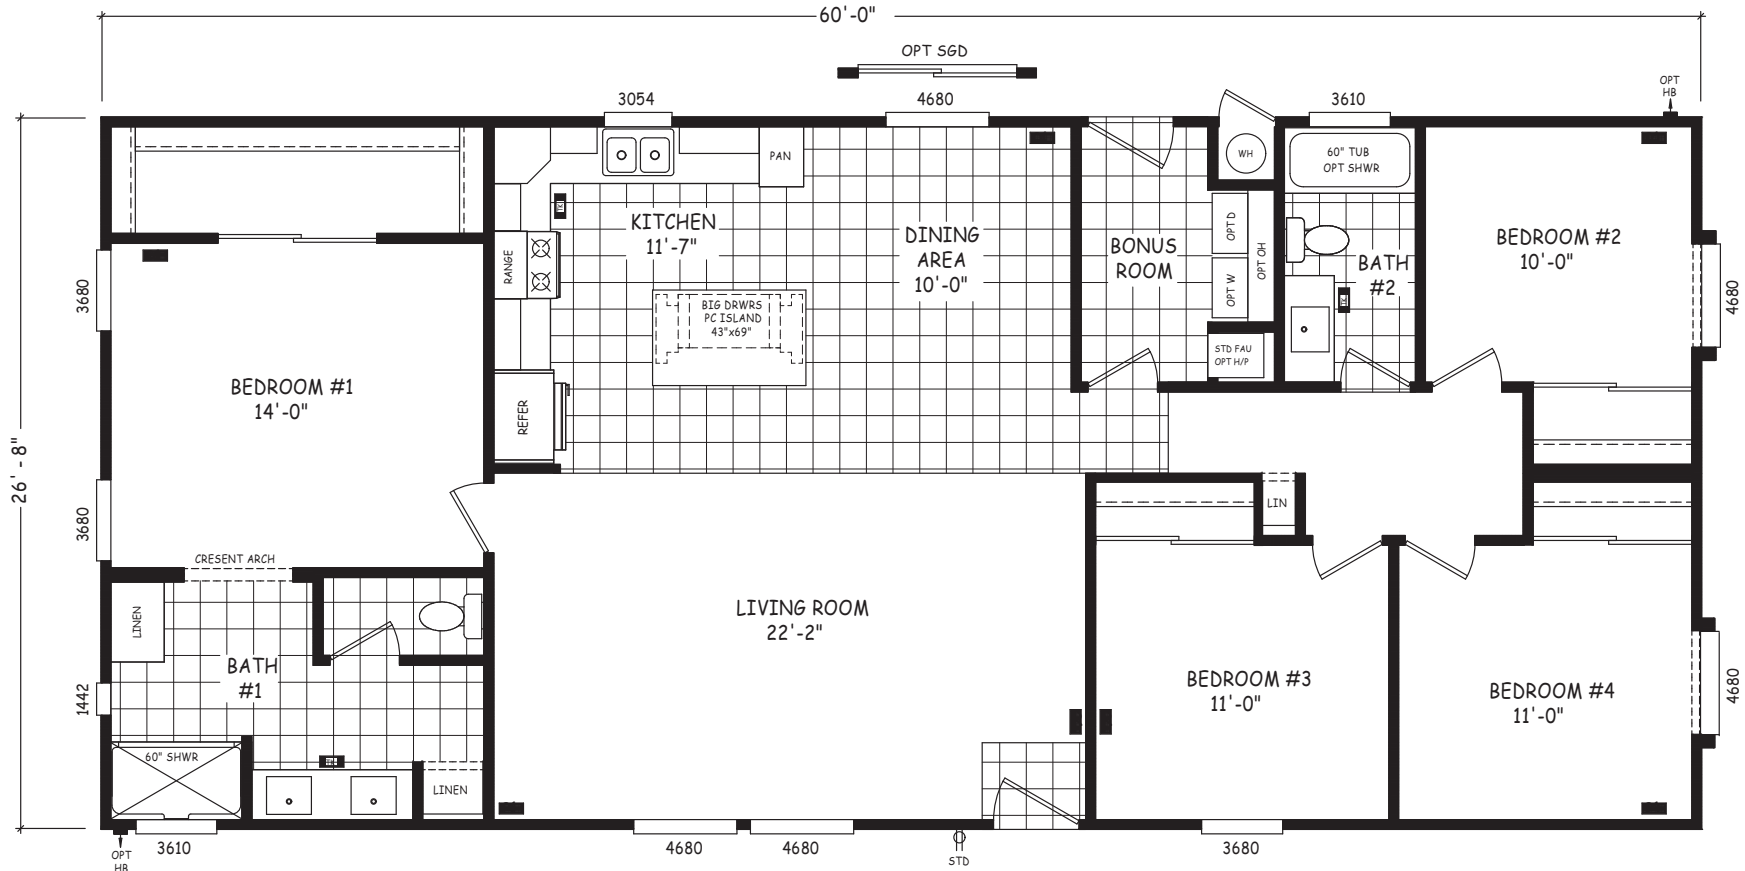

Atkin

Pinnacle Series

1,600 SQ. FT. (Approximate) 4 Bedroom, 2 Bath

Last Updated: 8-22-22

MOBILE HOMES ON MAIN
8355 E. Main Street
Mesa, AZ 85207

MobileHomesOnMain.com | 1-800-750-8796

IMPORTANT: Alta Cima Corp reserves the right to modify, cancel or substitute products or features of this event at any time without prior notice or obligation. Pictures and other promotional materials are representative and may depict or contain floor plans, square footages, elevations, options, upgrades, extra design features, decorations, floor coverings, specialty light fixtures, custom paint and wall coverings, window treatments, landscaping, sound and alarm systems, furnishings, appliances, and other designer/decorator features and amenities that are not included as part of the home and/or may not be available at all locations. Home, pricing and community information is subject to change, and homes to prior sale, at any time without notice or obligation. ©2020 Alta Cima Corp. All rights reserved.