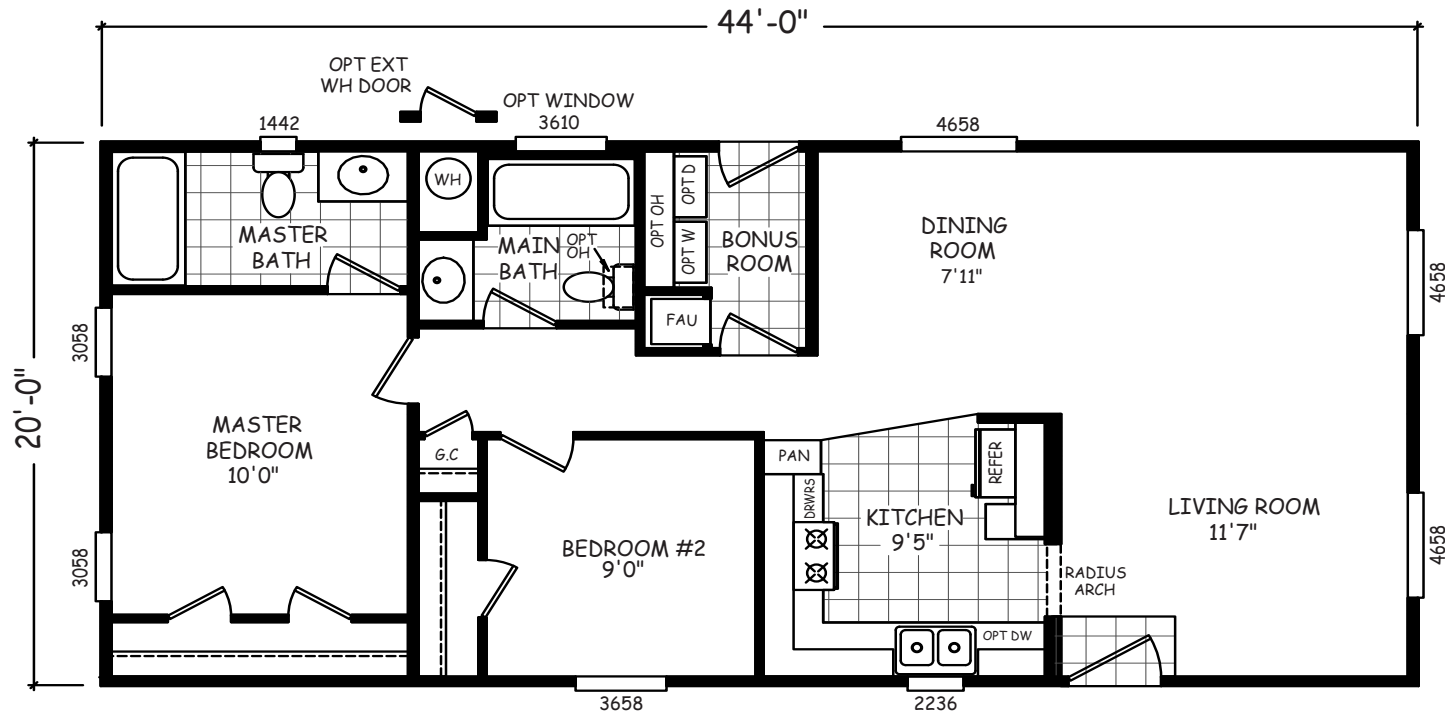

# Autumn

GS Series

880 SQ. FT. (Approximate) 2 Bedroom, 2 Bath

Last Updated: 10-30-20

**MOBILE HOMES ON MAIN**  
8355 E. Main Street  
Mesa, AZ 85207

**MobileHomesOnMain.com | 1-800-750-8796**

**IMPORTANT:** Alta Cima Corp reserves the right to modify, cancel or substitute products or features of this event at any time without prior notice or obligation. Pictures and other promotional materials are representative and may depict or contain floor plans, square footages, elevations, options, upgrades, extra design features, decorations, floor coverings, specialty light fixtures, custom paint and wall coverings, window treatments, landscaping, sound and alarm systems, furnishings, appliances, and other designer/decorator features and amenities that are not included as part of the home and/or may not be available at all locations. Home, pricing and community information is subject to change, and homes to prior sale, at any time without notice or obligation. ©2020 Alta Cima Corp. All rights reserved.