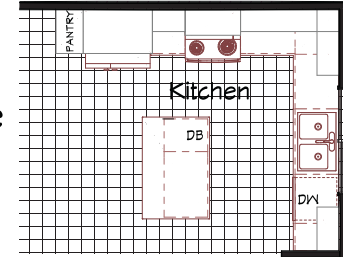

Bayam

Coronado Series

1,400 SQ. FT. (Approximate) 3 Bedroom, 2 Bath

Last Updated: 11-1-22

Optional
Glamor Bath

Alternate
Kitchen

MOBILE HOMES ON MAIN
8355 E. Main Street
Mesa, AZ 85207

MobileHomesOnMain.com | 1-800-750-8796