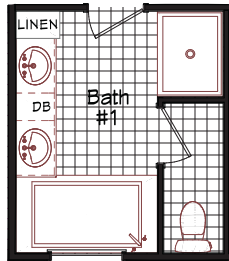

Bayam

Coronado Series

1,400 SQ. FT. (Approximate) 3 Bedroom, 2 Bath

Last Updated: 11-1-22

Optional
Glamor Bath

Alternate
Kitchen

MOBILE HOMES ON MAIN
8355 E. Main Street
Mesa, AZ 85207

MobileHomesOnMain.com | 1-800-750-8796