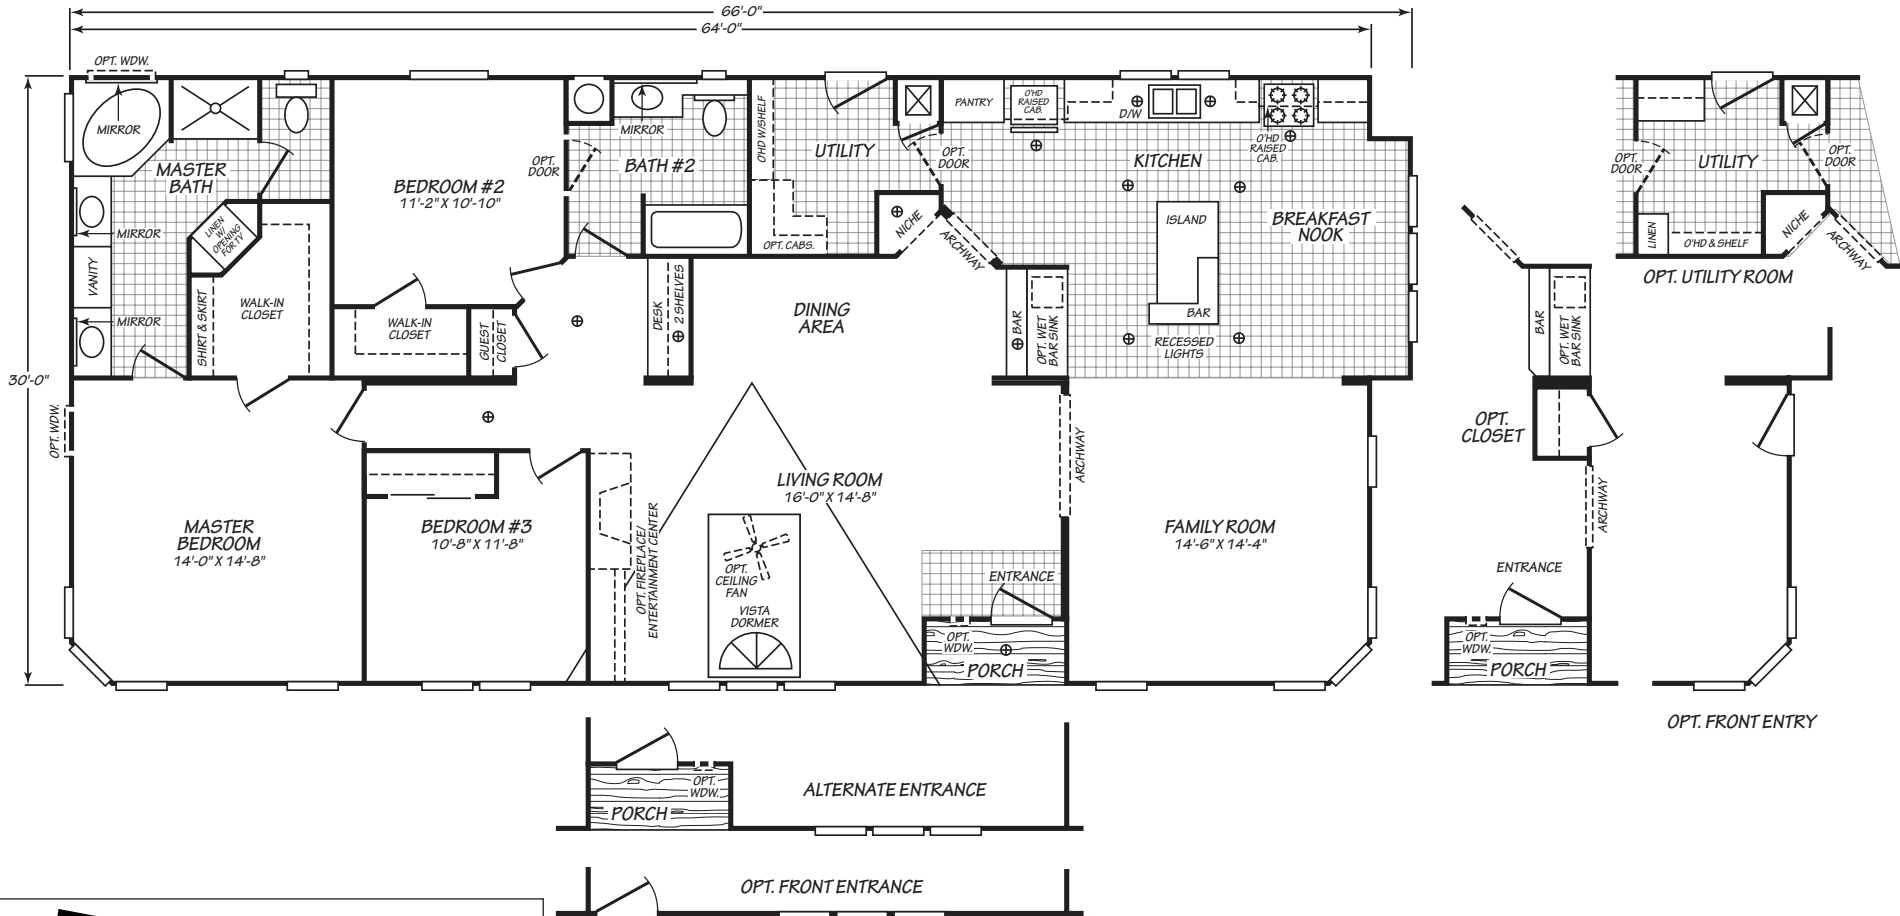

Bayhill

Vogue II Series

1,917 SQ. FT. (Approximate) 3 Bedroom, 2 Bath

Last Updated: 11-2-22

MOBILE HOMES ON MAIN
8355 E. Main Street
Mesa, AZ 85207

MobileHomesOnMain.com | 1-800-750-8796

IMPORTANT: Alta Cima Corp reserves the right to modify, cancel or substitute products or features of this event at any time without prior notice or obligation. Pictures and other promotional materials are representative and may depict or contain floor plans, square footages, elevations, options, upgrades, extra design features, decorations, floor coverings, specialty light fixtures, custom paint and wall coverings, window treatments, landscaping, sound and alarm systems, furnishings, appliances, and other designer/decorator features and amenities that are not included as part of the home and/or may not be available at all locations. Home, pricing and community information is subject to change, and homes to prior sale, at any time without notice or obligation. ©2020 Alta Cima Corp. All rights reserved.