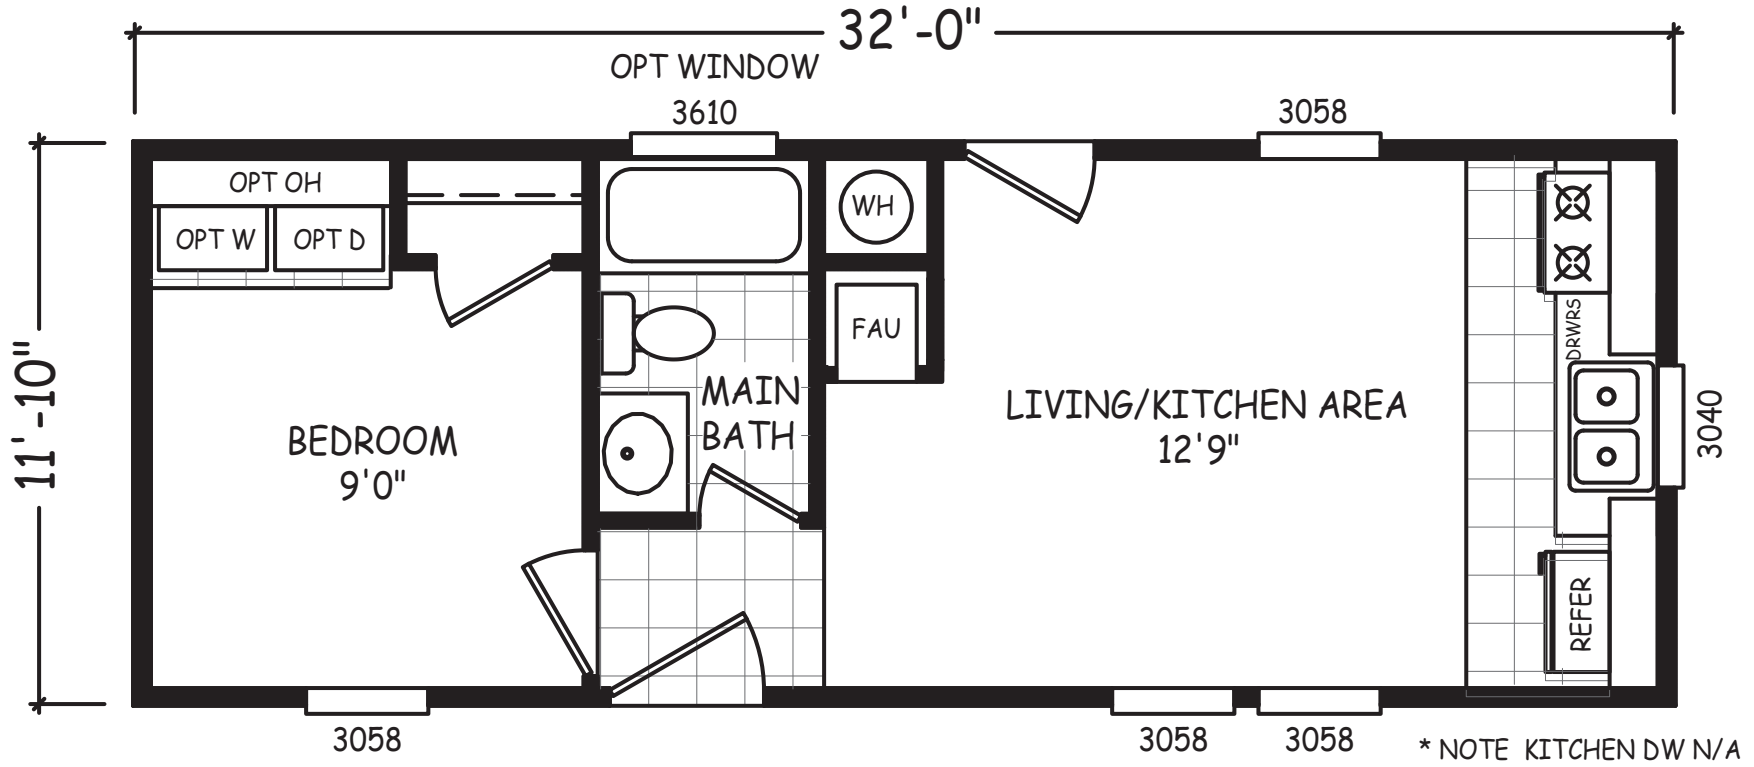

Bellview

Landmark Series

Mobile Homes ON MAIN

1 Bedroom, 1 Bath
Approx. 379 Sq. Ft.

1-800-750-8796

www.MobileHomesOnMain.com

1-800-750-8796

www.MobileHomesOnMain.com