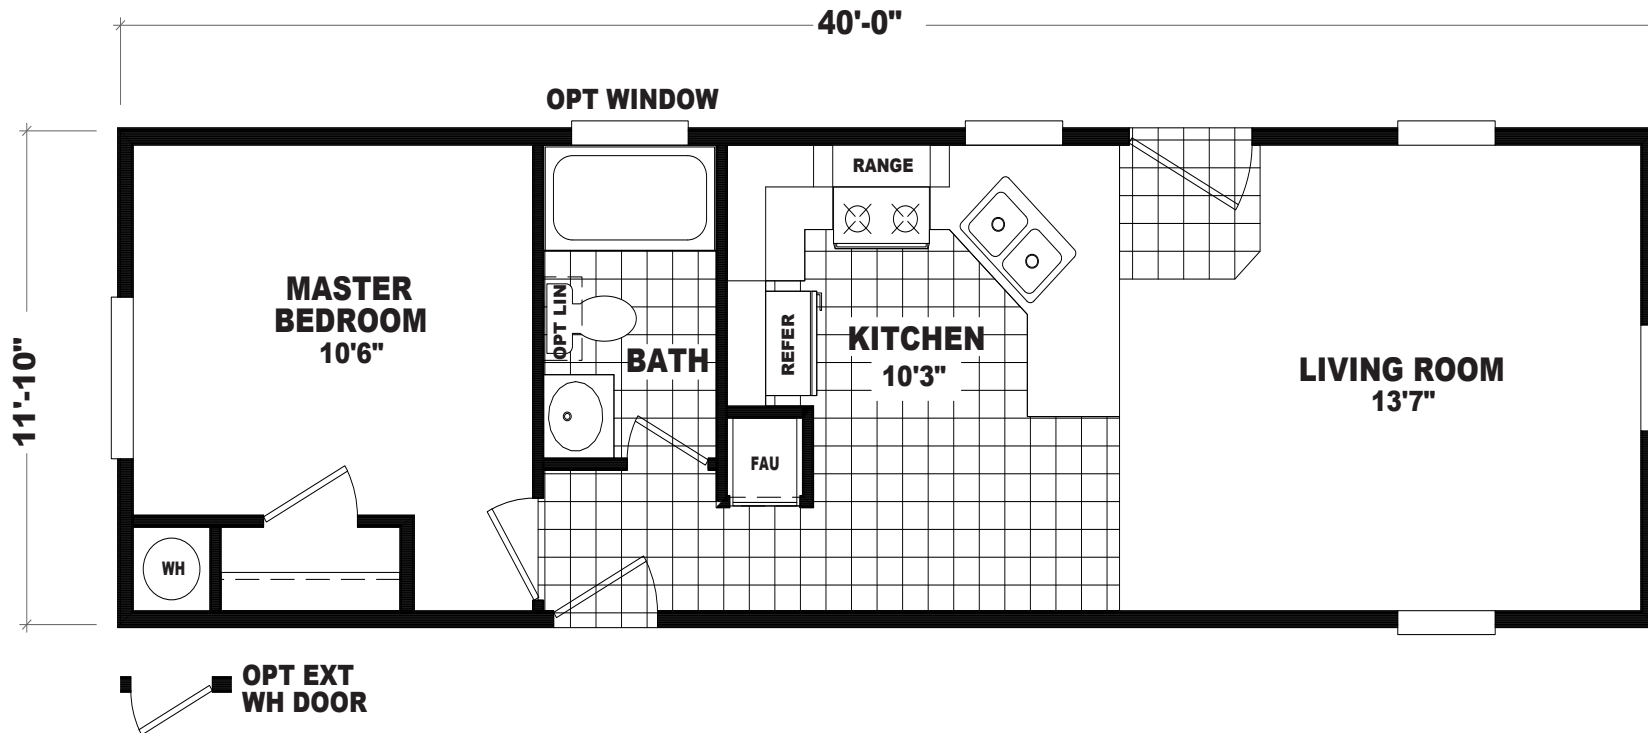

Berry

GS Series

466 SQ. FT. (Approximate) 1 Bedroom, 1 Bath

Last Updated: 10-27-20

MOBILE HOMES ON MAIN
8355 E. Main Street
Mesa, AZ 85207

MobileHomesOnMain.com | 1-800-750-8796

IMPORTANT: Alta Cima Corp reserves the right to modify, cancel or substitute products or features of this event at any time without prior notice or obligation. Pictures and other promotional materials are representative and may depict or contain floor plans, square footages, elevations, options, upgrades, extra design features, decorations, floor coverings, specialty light fixtures, custom paint and wall coverings, window treatments, landscaping, sound and alarm systems, furnishings, appliances, and other designer/decorator features and amenities that are not included as part of the home and/or may not be available at all locations. Home, pricing and community information is subject to change, and homes to prior sale, at any time without notice or obligation. ©2020 Alta Cima Corp. All rights reserved.