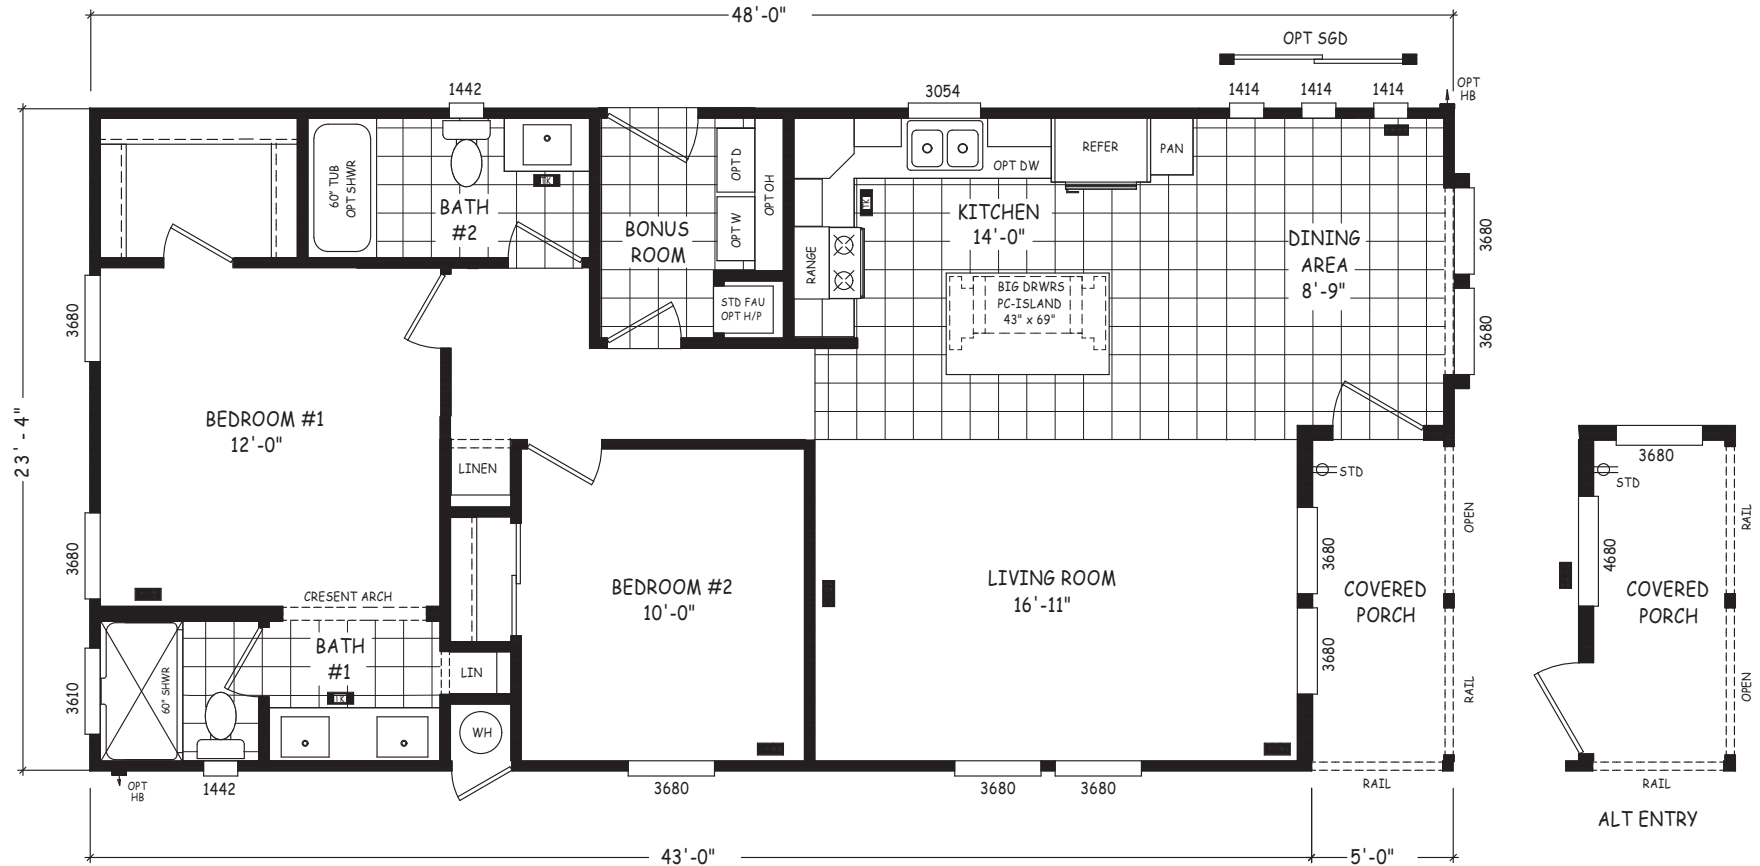

Blacklidge

Pinnacle Series

1,120 SQ. FT. (Approximate) 2 Bedroom, 2 Bath

Last Updated: 8-22-22

MOBILE HOMES ON MAIN
8355 E. Main Street
Mesa, AZ 85207

MobileHomesOnMain.com | 1-800-750-8796

IMPORTANT: Alta Cima Corp reserves the right to modify, cancel or substitute products or features of this event at any time without prior notice or obligation. Pictures and other promotional materials are representative and may depict or contain floor plans, square footages, elevations, options, upgrades, extra design features, decorations, floor coverings, specialty light fixtures, custom paint and wall coverings, window treatments, landscaping, sound and alarm systems, furnishings, appliances, and other designer/decorator features and amenities that are not included as part of the home and/or may not be available at all locations. Home, pricing and community information is subject to change, and homes to prior sale, at any time without notice or obligation. ©2020 Alta Cima Corp. All rights reserved.