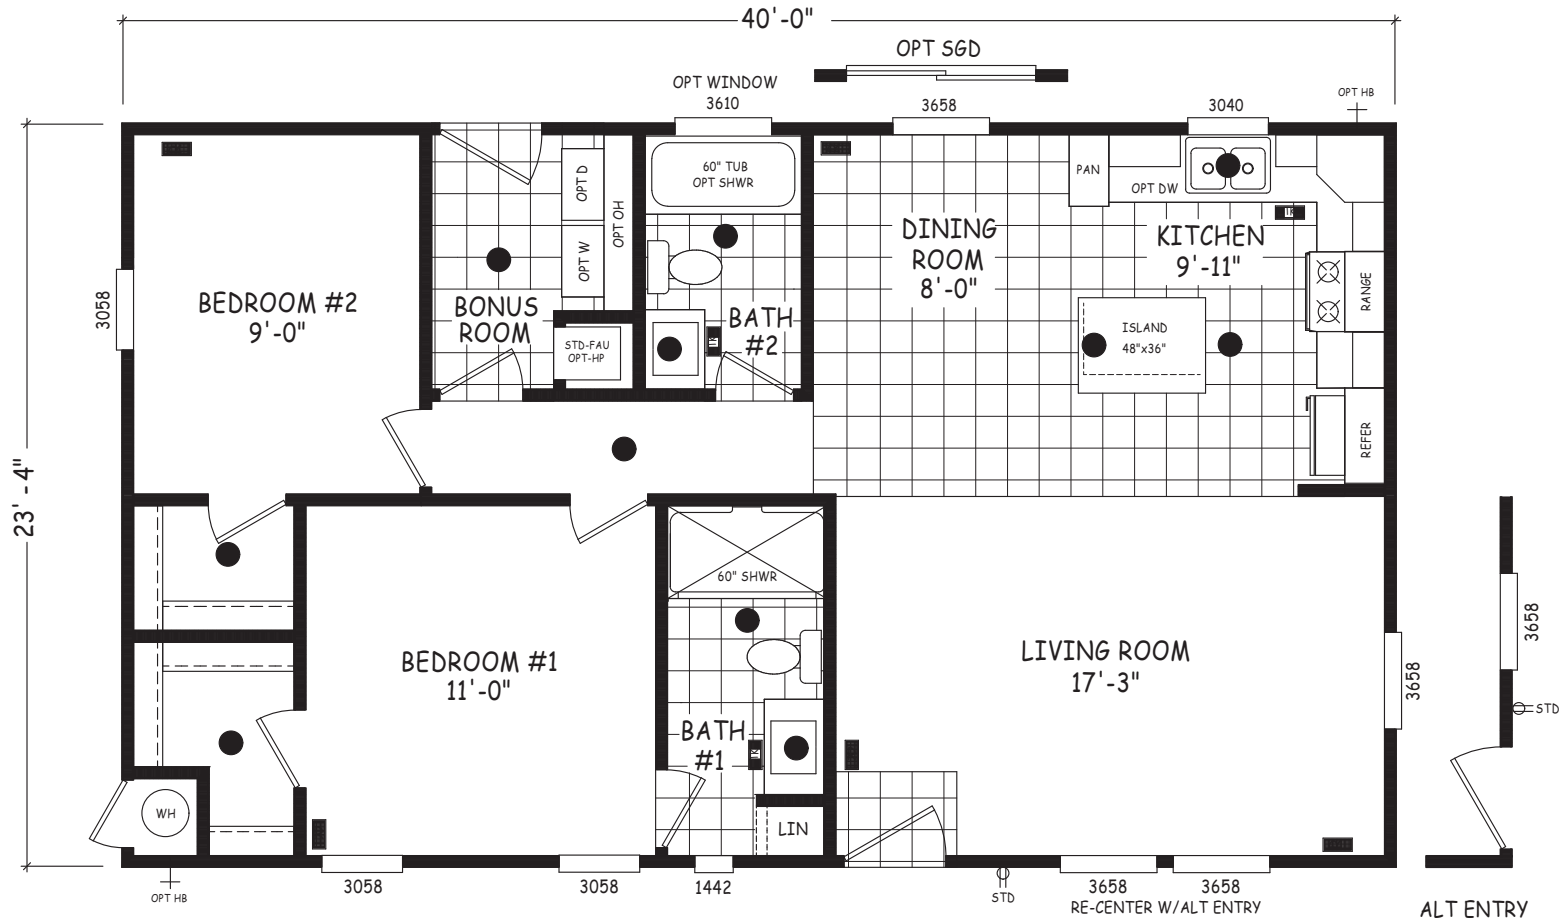

# Bonelli

Edge Series

934 SQ. FT. (Approximate) 2 Bedroom, 2 Bath

Last Updated: 5-21-24

**MOBILE HOMES ON MAIN**  
8355 E. Main Street  
Mesa, AZ 85207

**MobileHomesOnMain.com | 1-800-750-8796**

**IMPORTANT:** Alta Cima Corp reserves the right to modify, cancel or substitute products or features of this event at any time without prior notice or obligation. Pictures and other promotional materials are representative and may depict or contain floor plans, square footages, elevations, options, upgrades, extra design features, decorations, floor coverings, specialty light fixtures, custom paint and wall coverings, window treatments, landscaping, sound and alarm systems, furnishings, appliances, and other designer/decorator features and amenities that are not included as part of the home and/or may not be available at all locations. Home, pricing and community information is subject to change, and homes to prior sale, at any time without notice or obligation. ©2020 Alta Cima Corp. All rights reserved.